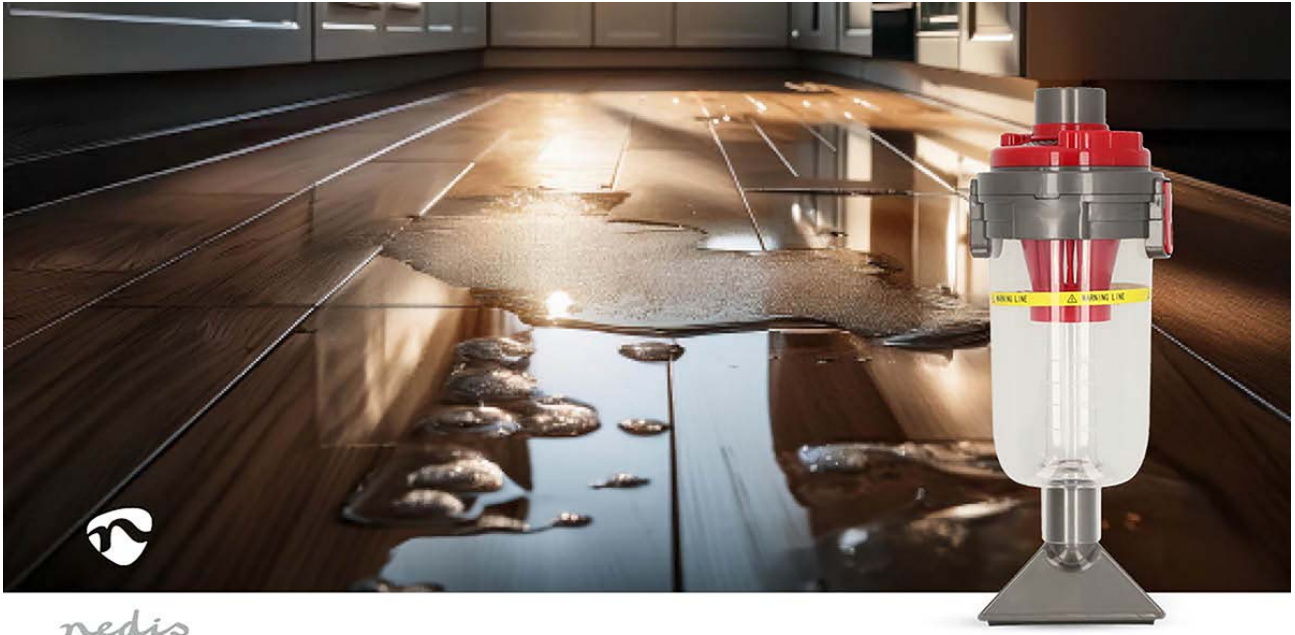

nedis

Wet and Dry Adapter

Universal | Hard Floors / Hard Surfaces / Parquet / Tile | 32 - 35 mm

Brand: Nedis | Article number: VCWDA100WH32 | Product EAN number: 5412810464647

Inner Carton EAN: | Outer Carton EAN: 5412810465767

Transform your standard vacuum cleaner into a wet and dry vacuum with the Nedis Wet and Dry Adapter. This innovative accessory makes it effortless to tackle spills and messes around your home.

The Nedis Wet and Dry Adapter is a must-have tool for any household. Whether you're dealing with minor spills or need a reliable solution for keeping your upholstery and carpets clean, this adapter makes the job quick and easy. Say goodbye to the hassle of multiple cleaning tools and embrace the convenience of the Nedis Wet and Dry Adapter.

Features

- Turn your vacuum cleaner into a Wet and Dry vacuum
- Simply attach it to your vacuum cleaner's handle, and you are ready to suck up water
- Pick up spills from the floor or deal with a coffee spill on your table
- Ideal for cleaning your upholstery or smaller carpeted areas
- Suitable for any vacuum cleaner with a 32mm or 35mm diameter
- Fits on AEG, Bosch, Electrolux, Miele, Moulinex, Nilfisk, Panasonic, Rowenta, Siemens, etc.
- Easy to clean, simply rinse it out and use it again