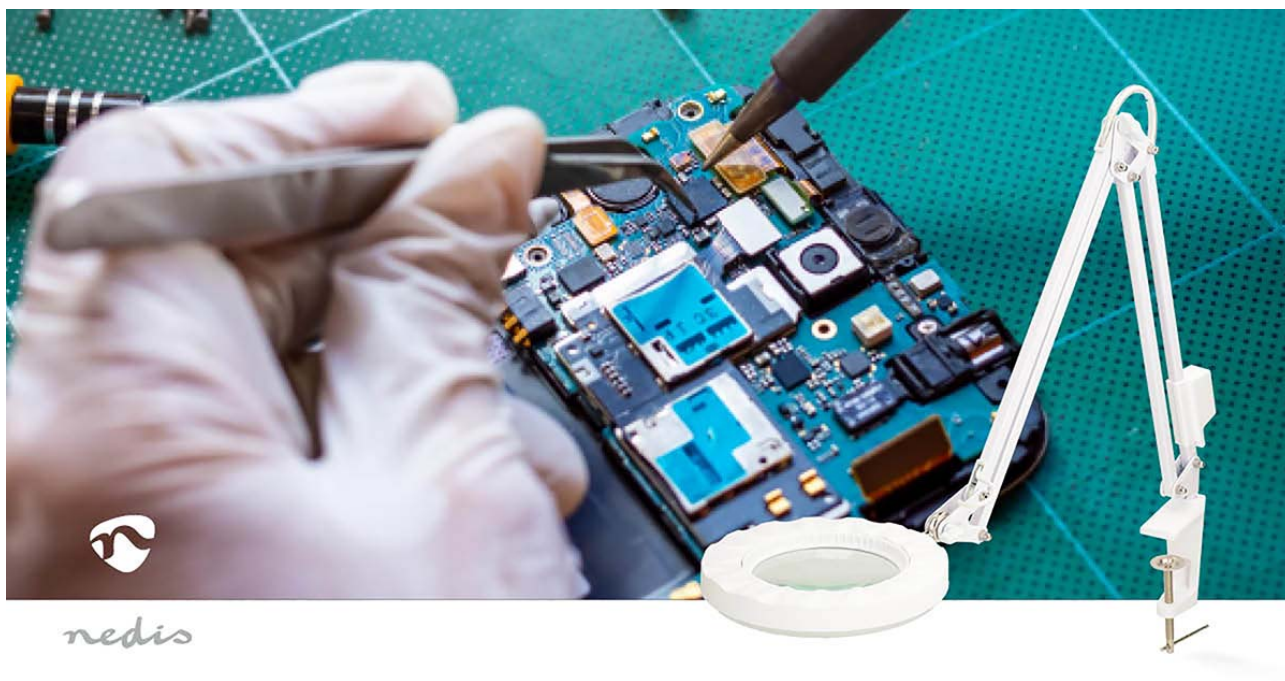

nedis

Magnifying Table Lamp

Lens strength: 3 Diopter | 6500 K | 6 W | 700 lm | White

Brand: Nedis | Article number: MAGLE2WT | Product EAN number: 5412810455607
Inner Carton EAN: | Outer Carton EAN: 5412810455706

This Nedis magnifying lamp with table clamp is a perfect addition to any desk, ideal for detailed tasks around the home, in the workshop, or at the office. The SMD-LEDs are arranged in a circular pattern around the 100 mm lens, providing uniform illumination of your workspace with a cool white day light.

The arm of the magnifying lamp offers flexibility to position the lamp head according to your specific requirements with a flexible 250 mm working radius. The lamp arm offers a versatile horizontal swivel of up to 260° and vertical swivel of up to 210°. The clamp is compatible with a table-top thicknesses of up to 60 mm

Features

- Flexible magnifying lamp with a table clamp ensures a flexible 250mm working radius
- With a 100 mm diameter SMD LED ring
- Offering daylight-balanced lighting (6500K)
- Glass lens with 3 diopters and 1.75x magnification
- Articulated arm of the hands-free magnifier with light
- Offering a versatile horizontal swivel of up to 260° and vertical swivel of up to 210°
- Compatible with table-top thicknesses of up to 60 mm