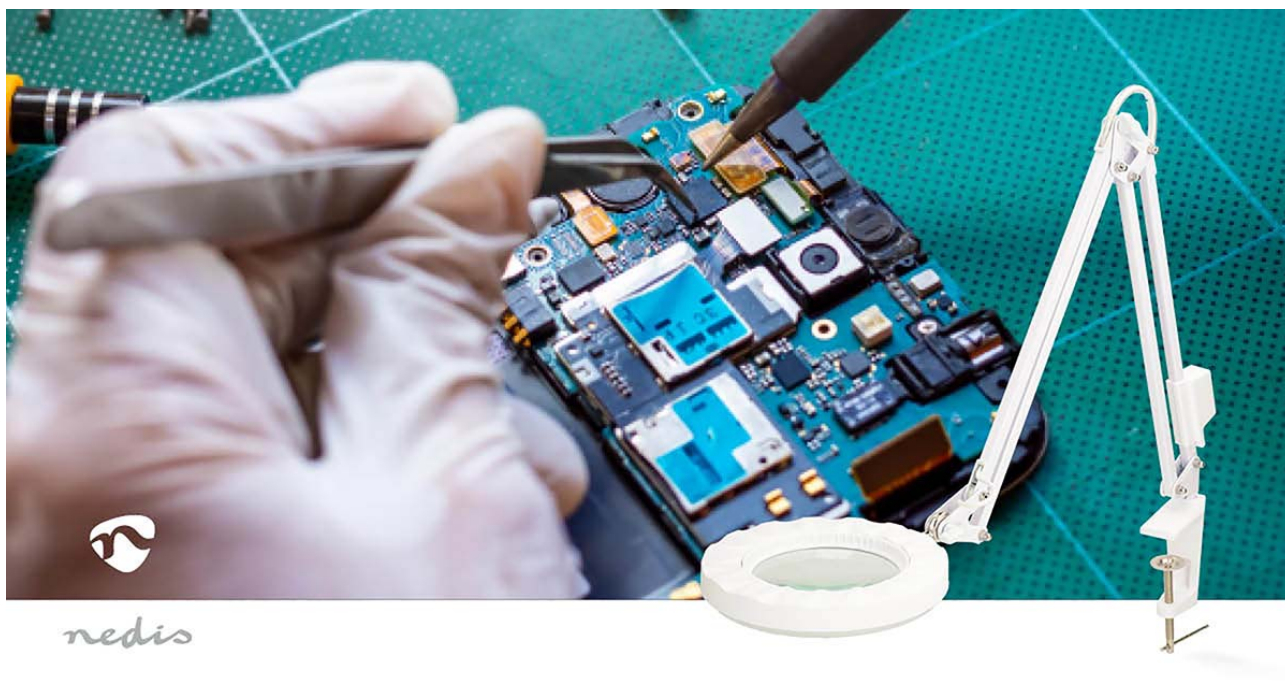

# Magnifying Table Lamp

**Lens strength: 3 Diopter | 6500 K | 6 W | 700 lm | White**

Brand: Nedis | Article number: MAGLE2WT | Product EAN number: 5412810455607

Inner Carton EAN: | Outer Carton EAN: 5412810455706

This Nedis magnifying lamp with table clamp is a perfect addition to any desk, ideal for detailed tasks around the home, in the workshop, or at the office. The SMD-LEDs are arranged in a circular pattern around the 100 mm lens, providing uniform illumination of your workspace with a cool white day light.

The arm of the magnifying lamp offers flexibility to position the lamp head according to your specific requirements with a flexible 250 mm working radius. The lamp arm offers a versatile horizontal swivel of up to 260° and vertical swivel of up to 210°. The clamp is compatible with a table-top thicknesses of up to 60 mm

## Features

- Flexible magnifying lamp with a table clamp ensures a flexible 250mm working radius
- With a 100 mm diameter SMD LED ring
- Offering daylight-balanced lighting (6500K)
- Glass lens with 3 diopters and 1.75x magnification
- Articulated arm of the hands-free magnifier with light
- Offering a versatile horizontal swivel of up to 260° and vertical swivel of up to 210°
- Compatible with table-top thicknesses of up to 60 mm