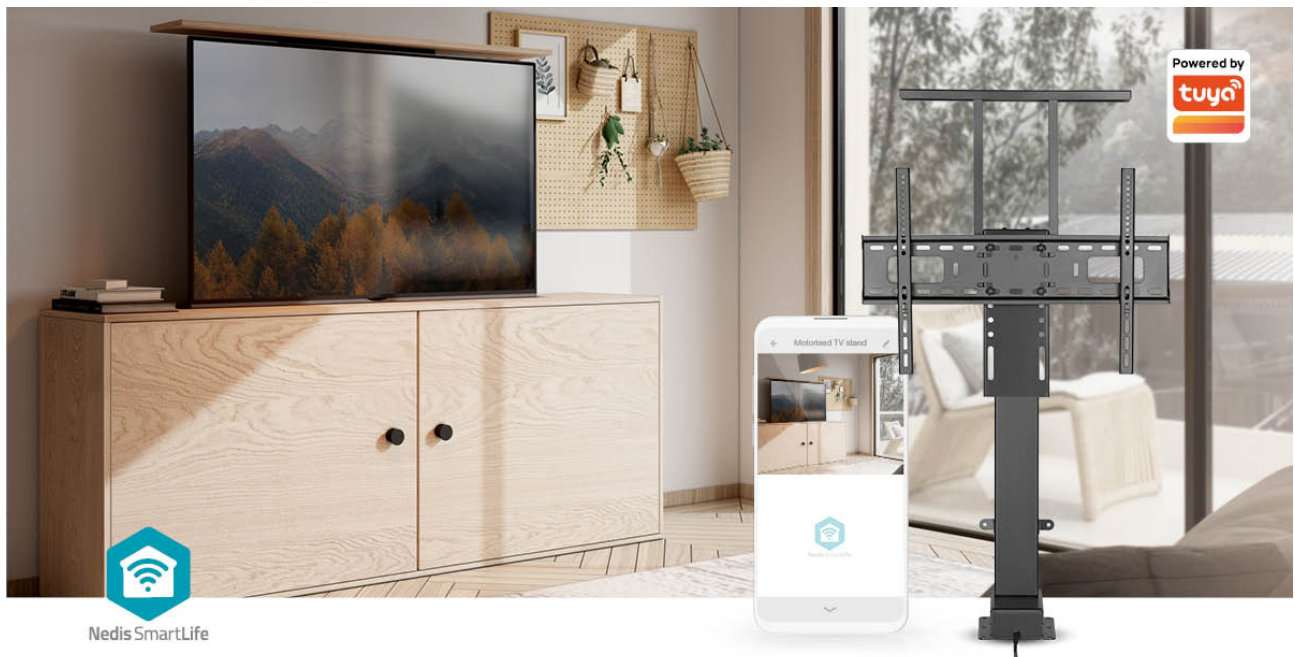

nedis

SmartLife Motorized TV Lift

37 - 80 " | Maximum supported screen weight: 60 kg | Built-in Cabinet Design | Lift range: 68 - 158 cm | Remote controlled | ABS / Steel | Black

Brand: Nedis | Article number: TVSM5840BK | Product EAN number: 5412810450466

Inner Carton EAN: | Outer Carton EAN:

This Nedis SmartLife Wi-Fi Motorized TV Lift is designed to conceal flat-screen TVs from 37" to 80" in cabinets. The top panel of the cabinet can be mounted to the stand to seal the box when the lift is lowered. This saves space and helps to maintain a minimalist look.

Seamless Connectivity

Our Smart Wi-Fi TV Lift is designed for effortless integration into your home. With direct Wi-Fi connection and no separate hub required, you can easily connect to your Wi-Fi network and control the lift using the Nedis Smartlife app. Manage your TV lift from anywhere with just a few taps on your smartphone.

Robust Construction

Read more online

Features

- Smart Wi-Fi motorized TV Lift for TV screens from 37" to 80"
- Easy to connect directly to your Wi-Fi network - no separate hub required
- Connect to your Wi-Fi and control the Wall mount with the Nedis Smartlife app support
- Revolutionary lift design for use with unique integrated cabinets to conceal the TV
- Strong and durable component parts - max TV load capacity of 60 kg.
- Powerful quality motor provides automatic up and down lift function with low decibel (<50dB)