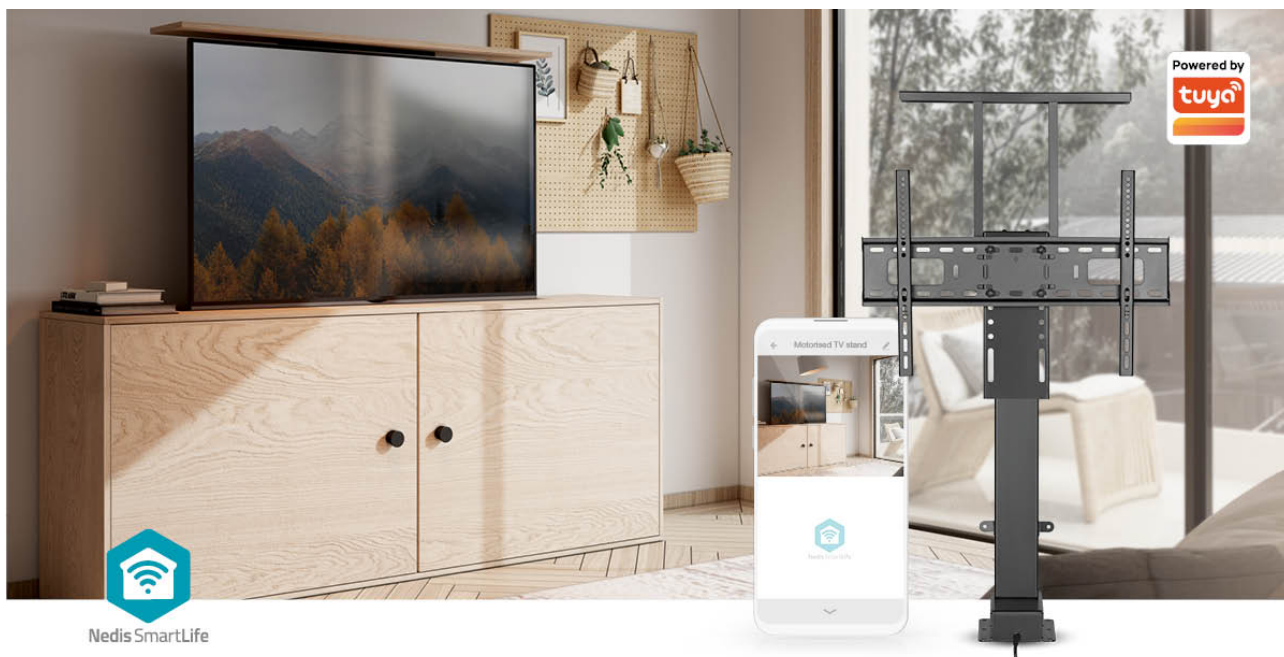

# SmartLife Motorized TV Lift

**37 - 80 " | Maximum supported screen weight: 60 kg | Built-in Cabinet Design | Lift range: 79 - 184 cm | Remote controlled | ABS / Steel | Black**

Brand: Nedis | Article number: TVSM5840BK | Product EAN number: 5412810450466

Inner Carton EAN: | Outer Carton EAN:

This Nedis SmartLife Wi-Fi Motorized TV Lift is designed to conceal flat-screen TVs from 37" to 80" in cabinets. The top panel of the cabinet can be mounted to the stand to seal the box when the lift is lowered. This saves space and helps to maintain a minimalist look.

## Seamless Connectivity

Our Smart Wi-Fi TV Lift is designed for effortless integration into your home. With direct Wi-Fi connection and no separate hub required, you can easily connect to your Wi-Fi network and control the lift using the Nedis Smartlife app. Manage your TV lift from anywhere with just a few taps on your smartphone.

## Features

- Smart Wi-Fi motorized TV Lift for TV screens from 37" to 80"
- Easy to connect directly to your Wi-Fi network - no separate hub required
- Connect to your Wi-Fi and control the Wall mount with the Nedis Smartlife app support
- Revolutionary lift design for use with unique integrated cabinets to conceal the TV
- Strong and durable component parts - max TV load capacity of 60 kg.
- Powerful quality motor provides automatic up and down lift function with low decibel (<50dB)