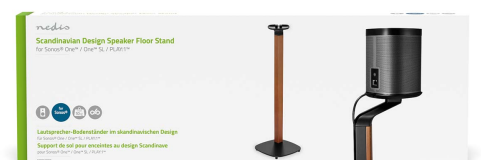

nedis

Speaker Mount

Compatible with: Sonos® One SL™ / Sonos® One™ / Sonos® PLAY:1™ | Stand | 10 kg | Fixed | Metal / Wood | Black / Brown

Brand: Nedis | Article number: SPMT5770BN | Product EAN number: 5412810447596

Inner Carton EAN: | Outer Carton EAN: 5412810447602

Nedis.com

This stylish Scandinavian design Sonos speaker floor stand is the perfect accessory to elevate your audio experience. Crafted with meticulous attention to detail, this floor stand combines functionality with sleek aesthetics to complement your modern living space.

Designed specifically for compatibility with Sonos® One™, One™ SL, and PLAY:1 speakers, this stand seamlessly integrates into your existing audio setup. Its sculpted hardwood column and weighted base provide exceptional stability, ensuring minimal vibrations and maximum sound quality.

Read more online

Features

- Stylish scandinavian design Sonos speaker floor stand
- Compatible with Sonos® One™, One™ SL, and PLAY:1
- Sculpted hardwood column and weighted base which ensures stability and reduces secondary sound vibrations
- High quality powder coated finish prevents scratches and rust
- Concealed cable management system to keep everything well organized
- Supplied with plastic pads to ensure stability on solid surfaces or steel spikes for carpeted surfaces