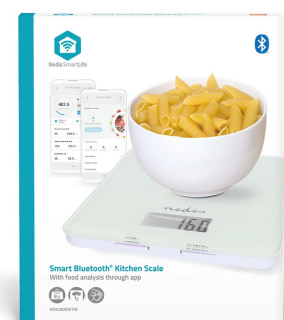

[Nedis.com/KASC800WTW](https://nedis.com/KASC800WTW)