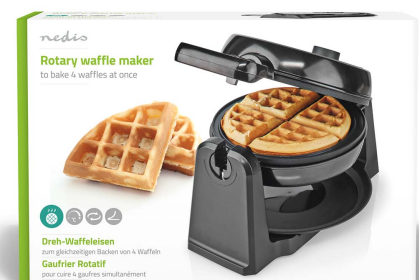

[Nedis.com/KAWP220FBK](https://nedis.com/KAWP220FBK)