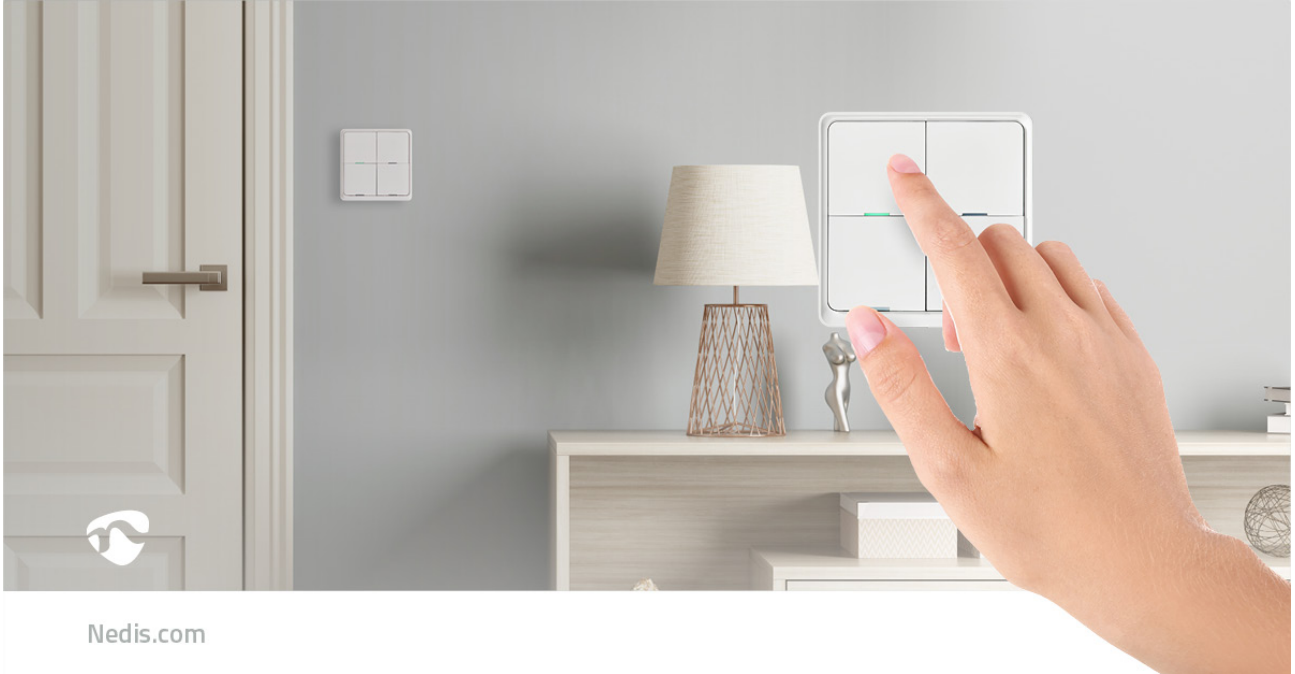

nedis

SmartLife Wall Switch

Zigbee 3.0 | Wall Mount | Android™ / IOS | Plastic | White

Brand: Nedis | Article number: ZBWS40WT | Product EAN number: 5412810336838

Inner Carton EAN: 5412810395934 | Outer Carton EAN: 5412810381937

Nedis.com

Wirelessly connect this Smart Wall Switch to your Zigbee Gateway and control any SmartLife products with the touch of a button. Each of the four buttons can use 3 different commands: short press, double press and long press. Resulting in an amazing 12 options.

Features

- Connects to Nedis® Zigbee gateway (WIFIZBxxx)
- Can be combined with any Nedis® SmartLife products
- Dimensions: 87 x 87 x 14 mm
- Each button has 3 programmable options: single push, double push, long push,
 - so 12 different commands to freely program
- Battery lifetime up to 12 months
- Can be mounted with screws or double sided tape on any surface