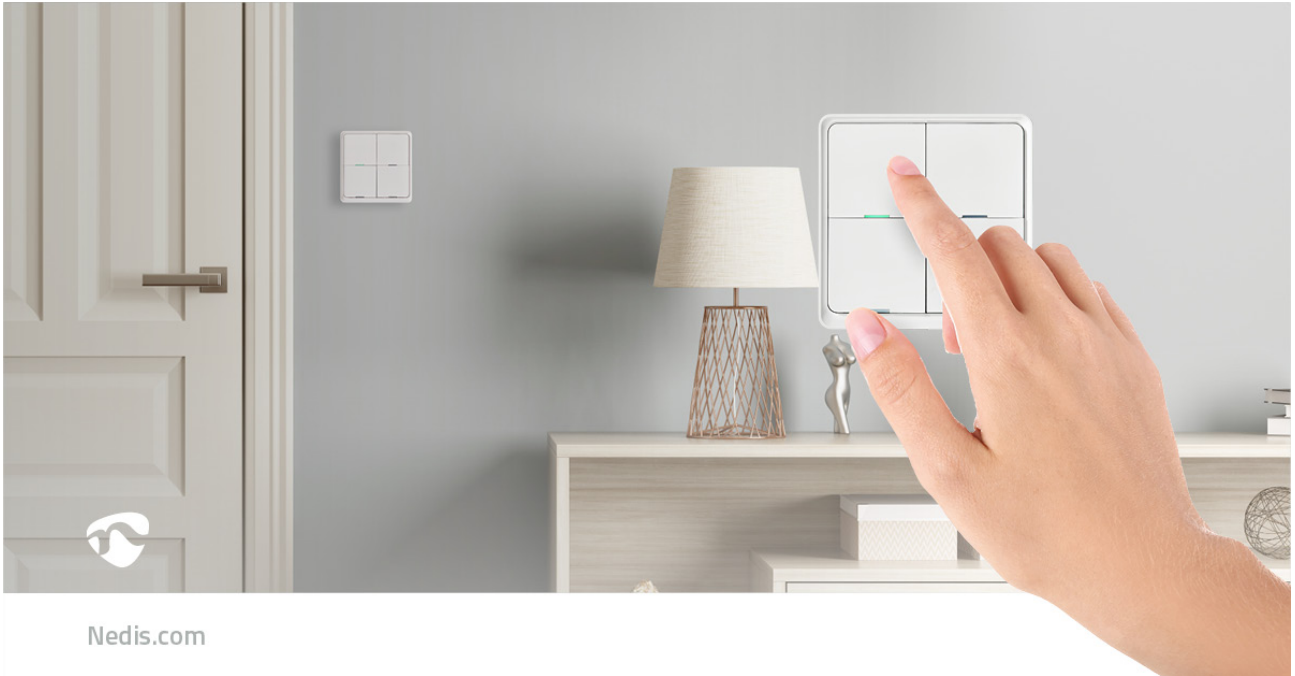

nedis

SmartLife Wall Switch

Zigbee 3.0 | Wall Mount | Android™ / IOS | Plastic | White

Brand: Nedis | Article number: ZBWS40WT | Product EAN number: 5412810336838

Inner Carton EAN: 5412810395934 | Outer Carton EAN: 5412810381937

Nedis.com

Wirelessly connect this Smart Wall Switch to your Zigbee Gateway and control any SmartLife products with the touch of a button. Each of the four buttons can use 3 different commands: short press, double press and long press. Resulting in an amazing 12 options.

Switch a light on, dim the light or switch it off, all with a single button. Set the temperature of your heater or air conditioner with the other button or run complete automations with multiple products with a another button. You can even program them to do something different, depending on the time of day.

Features

- Connects to Nedis® Zigbee gateway (WIFIZBxxx)
- Can be combined with any Nedis® SmartLife products
- Dimensions: 87 x 87 x 14 mm
- Each button has 3 programmable options: single push, double push, long push,
 - so 12 different commands to freely program
- Battery lifetime up to 12 months
- Can be mounted with screws or double sided tape on any surface