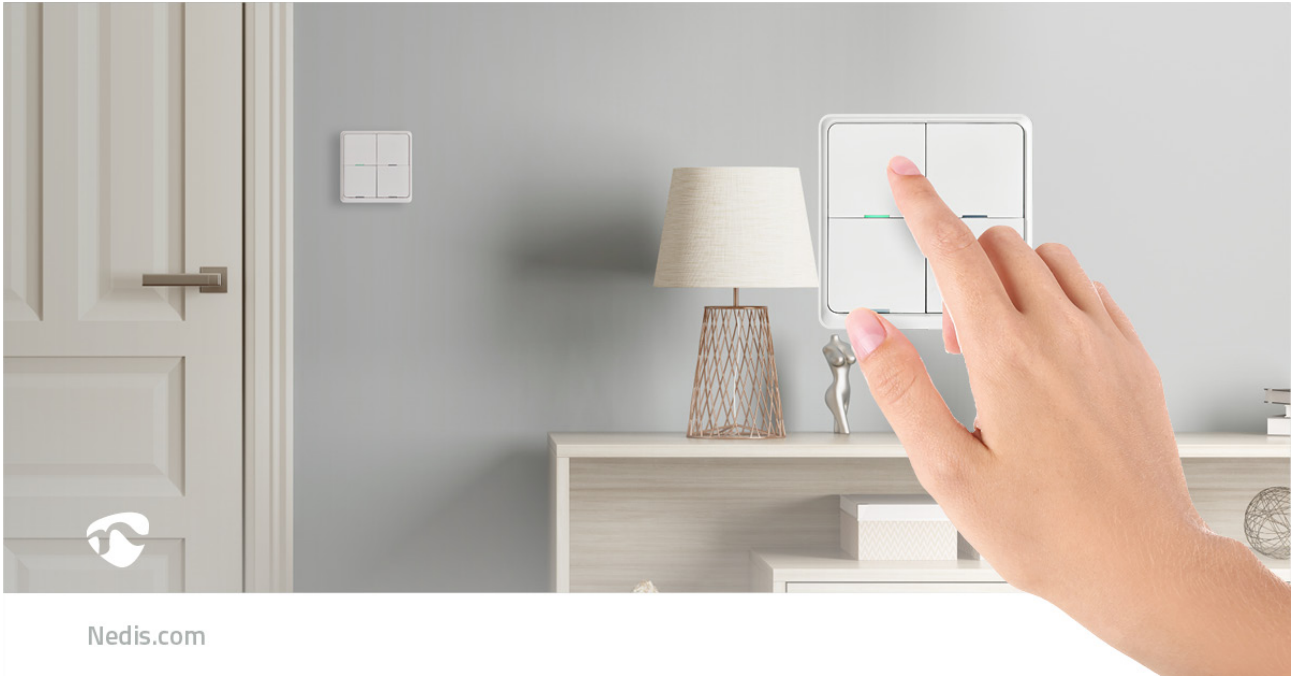

# SmartLife Wall Switch

**Zigbee 3.0 | Wall Mount | Android™ / IOS | Plastic | White**

Brand: Nedis | Article number: ZBWS40WT | Product EAN number: 5412810336838

Inner Carton EAN: 5412810395934 | Outer Carton EAN: 5412810381937

Nedis.com

Wirelessly connect this Smart Wall Switch to your Zigbee Gateway and control any SmartLife products with the touch of a button. Each of the four buttons can use 3 different commands: short press, double press and long press. Resulting in an amazing 12 options.

## Features

- Connects to Nedis® Zigbee gateway (WIFIZBxxx)
- Can be combined with any Nedis® SmartLife products
- Dimensions: 87 x 87 x 14 mm
- Each button has 3 programmable options: single push, double push, long push,
  - so 12 different commands to freely program
- Battery lifetime up to 12 months
- Can be mounted with screws or double sided tape on any surface