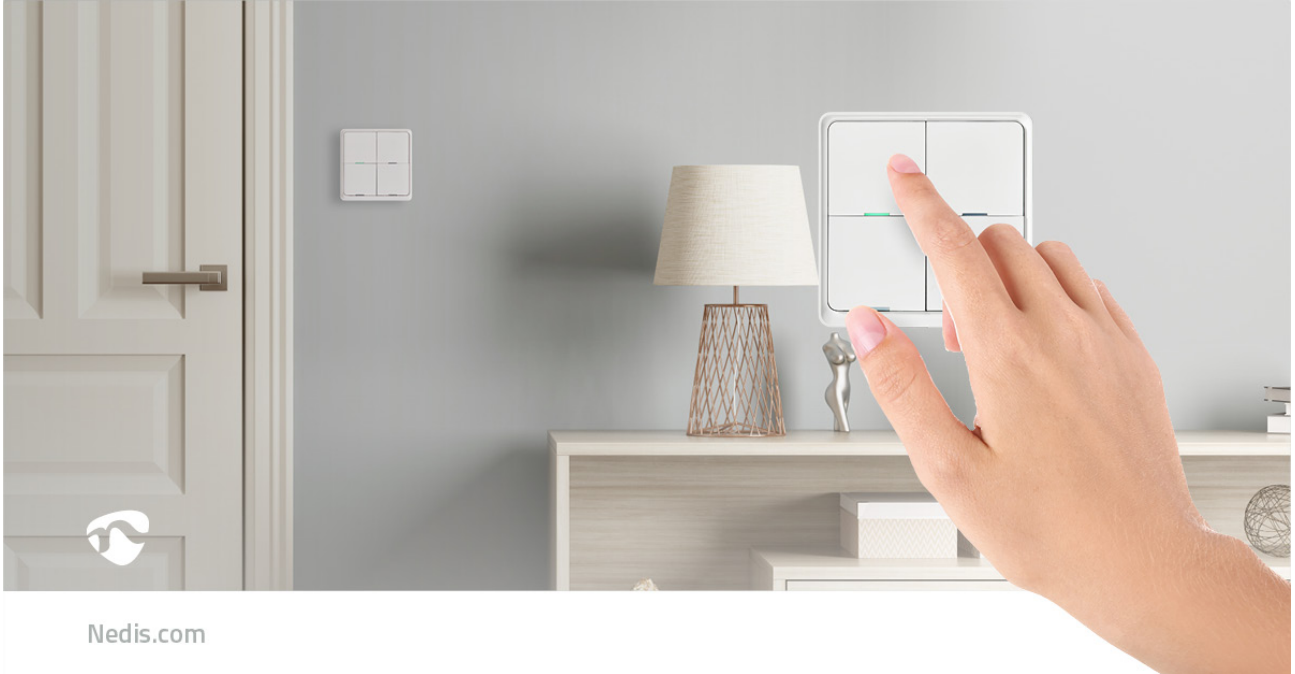

# SmartLife Wall Switch

**Zigbee 3.0 | Wall Mount | Android™ / IOS | Plastic | White**

Brand: Nedis | Article number: ZBWS40WT | Product EAN number: 5412810336838

Inner Carton EAN: 5412810395934 | Outer Carton EAN: 5412810381937

Nedis.com

Wirelessly connect this Smart Wall Switch to your Zigbee Gateway and control any SmartLife products with the touch of a button. Each of the four buttons can use 3 different commands: short press, double press and long press. Resulting in an amazing 12 options.

## Features

- Connects to Nedis® Zigbee gateway (WIFIZBxxx)
- Can be combined with any Nedis® SmartLife products
- Dimensions: 87 x 87 x 14 mm
- Each button has 3 programmable options: single push, double push, long push,
  - so 12 different commands to freely program
- Battery lifetime up to 12 months
- Can be mounted with screws or double sided tape on any surface