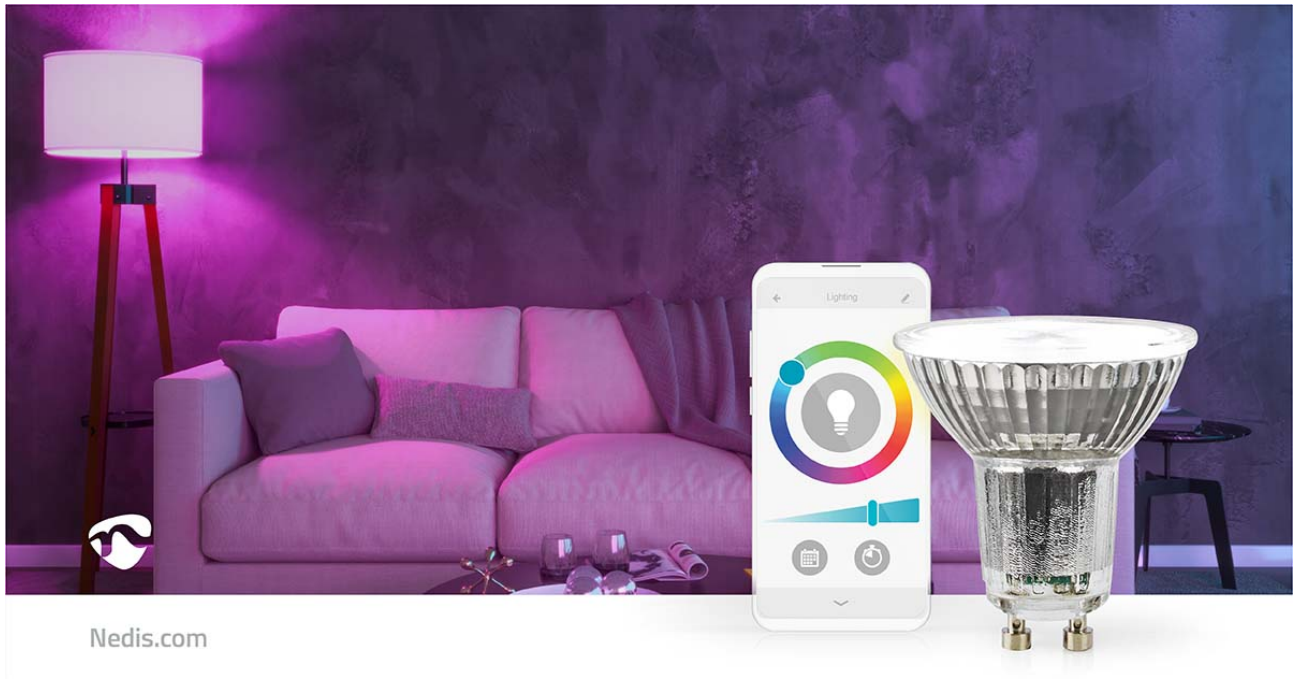

nedis

SmartLife LED Spot

Wi-Fi | GU10 | 345 lm | 5 W | RGB / Warm to Cool White | 2700 - 6500 K | Energy class: G | Android™ / IOS | PAR16 | 1 pcs

Brand: Nedis | Article number: WIFILRC10GU10 | Product EAN number: 5412810335343

Inner Carton EAN: | Outer Carton EAN: 5412810452392

Take control of your lights with this smart spot that connects directly to your wireless/Wi-Fi router to offer remote control as part of your home automation system. You can control the spot's colour and brightness with the Nedis SmartLife app or link the spot to Google Home or Amazon Alexa to operate with your voice. For more convenience, you can also use the Smart remote control to easily turn the Smart spot on and off or adjust its brightness.

Thanks to the timer function, you can create time schedules for the spot to switch it on or off or create smart scenarios in an instant by pairing this spot to other products from the Nedis SmartLife range.

Easy to set up

Read more online

Features

- Plug & play: connects directly with your Wi-Fi
- Control the spot's brightness and colour - RGB + 2700-6500K
- Use the Nedis® SmartLife app to set timings for switching on/off automatically
- Supports remote control - allows to control multiple spots at the same time
- Supports voice control - in combination with Amazon Alexa or Google Home
- Can be used as a stand-alone product or can connect easily with other Nedis® SmartLife products