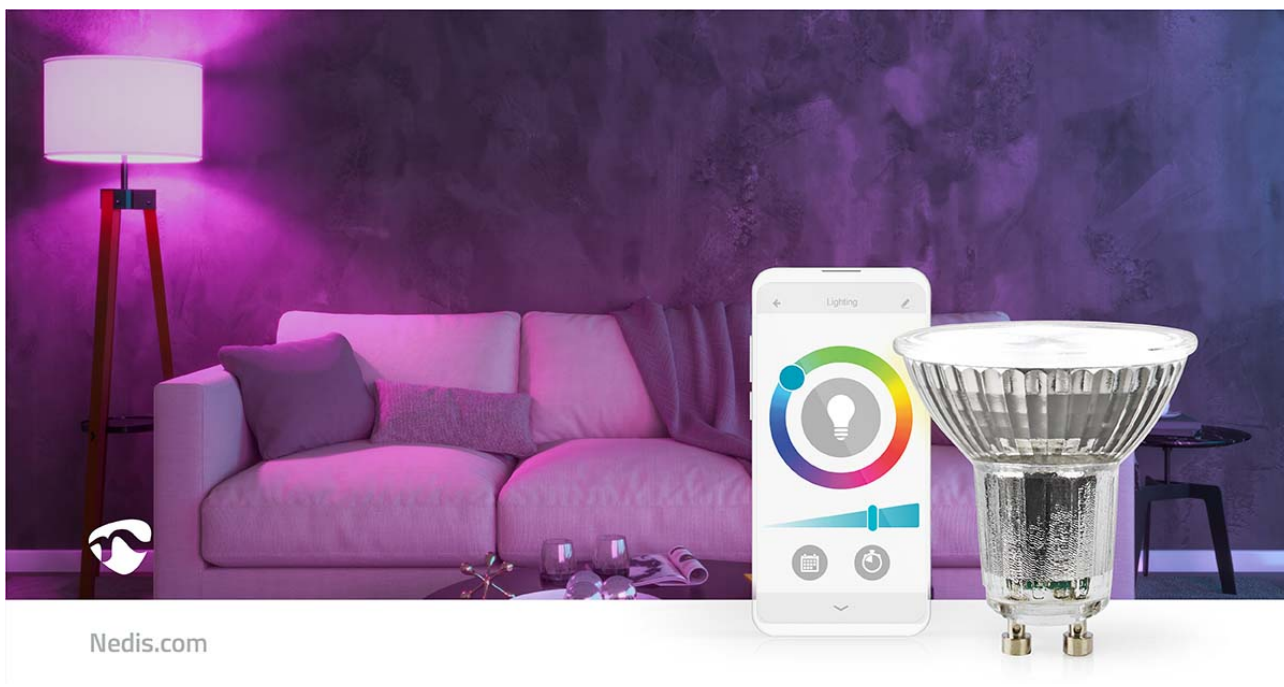

nedis

SmartLife LED Spot

Wi-Fi | GU10 | 345 lm | 5 W | RGB / Warm to Cool White | 2700 - 6500 K | Energy class: G | Android™ / IOS | PAR16 | 1 pcs

Brand: Nedis | Article number: WIFILRC10GU10 | Product EAN number: 5412810335343

Inner Carton EAN: | Outer Carton EAN: 5412810452392

Take control of your lights with this smart spot that connects directly to your wireless/Wi-Fi router to offer remote control as part of your home automation system. You can control the spot's colour and brightness with the Nedis SmartLife app or link the spot to Google Home or Amazon Alexa to operate with your voice. For more convenience, you can also use the Smart remote control to easily turn the Smart spot on and off or adjust its brightness.

Thanks to the timer function, you can create time schedules for the spot to switch it on or off or create smart scenarios in an instant by pairing this spot to other products from the Nedis SmartLife range.

Easy to set up

Read more online

Features

- Plug & play: connects directly with your Wi-Fi
- Control the spot's brightness and colour - RGB + 2700-6500K
- Use the Nedis® SmartLife app to set timings for switching on/off automatically
- Supports remote control - allows to control multiple spots at the same time
- Supports voice control - in combination with Amazon Alexa or Google Home
- Can be used as a stand-alone product or can connect easily with other Nedis® SmartLife products