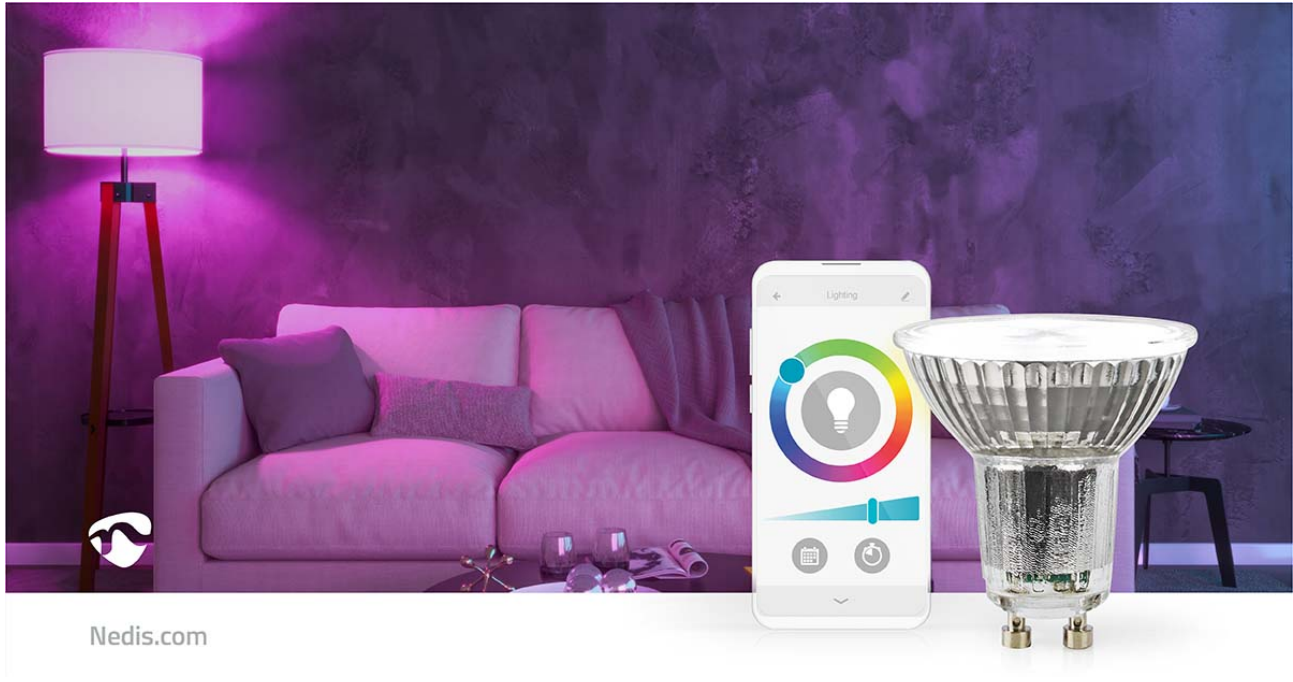

# SmartLife LED Spot

**Wi-Fi | GU10 | 345 lm | 5 W | RGB / Warm to Cool White | 2700 - 6500 K | Energy class: G | Android™ / IOS | PAR16 | 1 pcs**

Brand: Nedis | Article number: WIFILRC10GU10 | Product EAN number: 5412810335343

Inner Carton EAN: | Outer Carton EAN: 5412810452392

Take control of your lights with this smart spot that connects directly to your wireless/Wi-Fi router to offer remote control as part of your home automation system. You can control the spot's colour and brightness with the Nedis SmartLife app or link the spot to Google Home or Amazon Alexa to operate with your voice. For more convenience, you can also use the Smart remote control to easily turn the Smart spot on and off or adjust its brightness.

Thanks to the timer function, you can create time schedules for the spot to switch it on or off or create smart scenarios in an instant by pairing this spot to other products from the Nedis SmartLife range.

## Features

- Plug & play: connects directly with your Wi-Fi
- Control the spot's brightness and colour - RGB + 2700-6500K
- Use the Nedis® SmartLife app to set timings for switching on/off automatically
- Supports remote control - allows to control multiple spots at the same time
- Supports voice control - in combination with Amazon Alexa or Google Home
- Can be used as a stand-alone product or can connect easily with other Nedis® SmartLife products