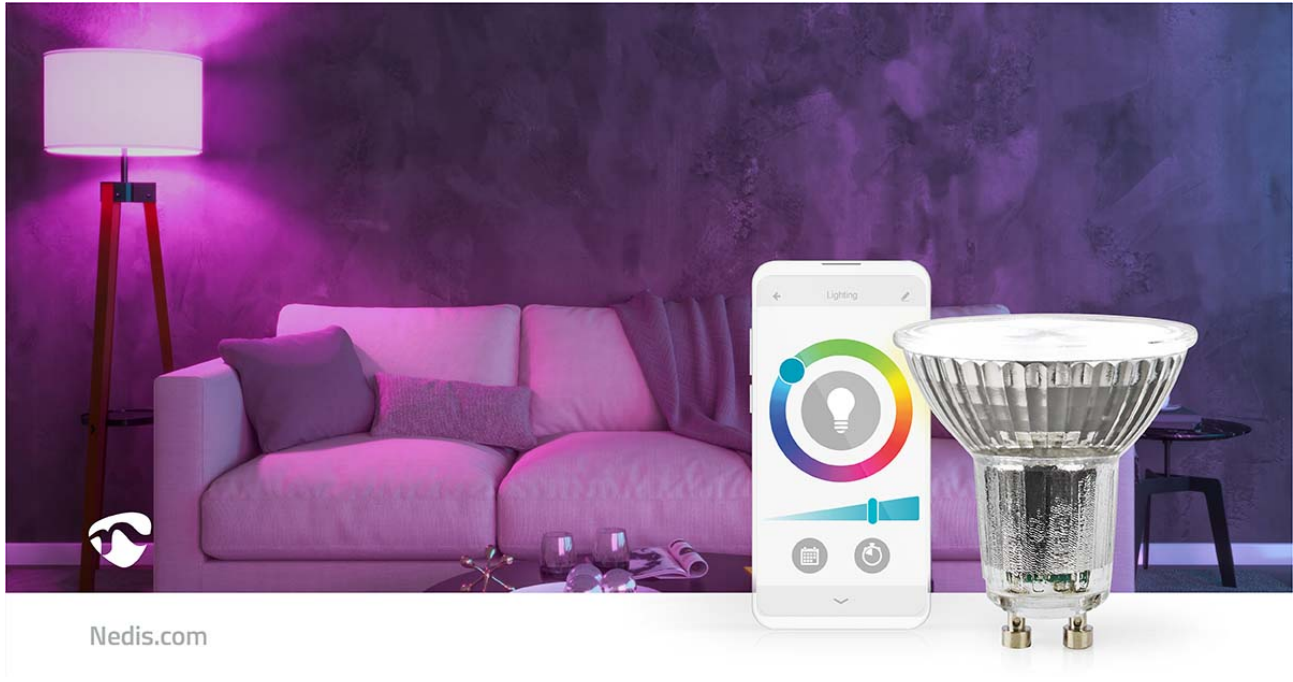

nedis

SmartLife LED Spot

Wi-Fi | GU10 | 345 lm | 5 W | RGB / Warm to Cool White | 2700 - 6500 K | Energy class: G | Android™ / IOS | PAR16 | 1 pcs

Brand: Nedis | Article number: WIFILRC10GU10 | Product EAN number: 5412810335343

Inner Carton EAN: | Outer Carton EAN: 5412810452392

Take control of your lights with this smart spot that connects directly to your wireless/Wi-Fi router to offer remote control as part of your home automation system. You can control the spot's colour and brightness with the Nedis SmartLife app or link the spot to Google Home or Amazon Alexa to operate with your voice. For more convenience, you can also use the Smart remote control to easily turn the Smart spot on and off or adjust its brightness.

Thanks to the timer function, you can create time schedules for the spot to switch it on or off or create smart scenarios in an instant by pairing this spot to other products from the Nedis SmartLife range.

Easy to set up

Read more online

Features

- Plug & play: connects directly with your Wi-Fi
- Control the spot's brightness and colour - RGB + 2700-6500K
- Use the Nedis® SmartLife app to set timings for switching on/off automatically
- Supports remote control - allows to control multiple spots at the same time
- Supports voice control - in combination with Amazon Alexa or Google Home
- Can be used as a stand-alone product or can connect easily with other Nedis® SmartLife products