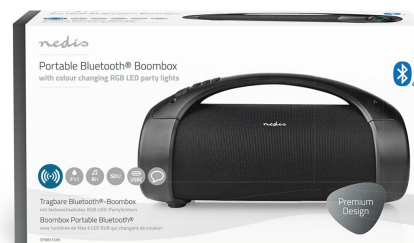

Nedis.com/SPBB315BK