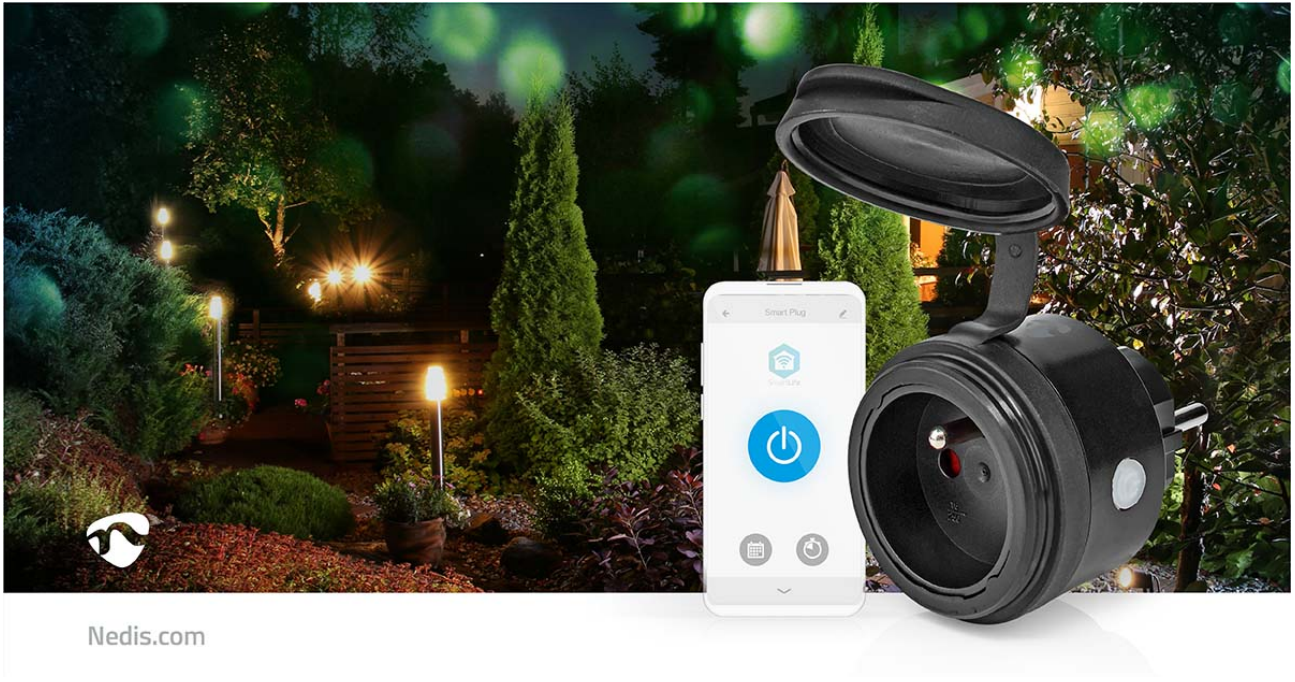

# SmartLife Smart Plug

**Wi-Fi | IP44 | 3680 W | France / Typ E (CEE 7/6) | -5 - 40 °C | Android™ / IOS | Black**

Brand: Nedis | Article number: WIFIP0110EBK | Product EAN number: 5412810334551

Inner Carton EAN: | Outer Carton EAN: 5412810411054

With the Nedis smart plug, you can remotely switch on or off any electrical outdoor appliance you want with your smartphone or tablet. This way, you make every device smart. You can control all the devices with the Nedis® SmartLife app or link the smart plugs to Google Home or Amazon Alexa to operate with your voice.

## Weatherproof

This smart plug is resistant to rain with its splashproof housing (IP44 when not in use) and can take temperatures ranging from -5 to 40 °C.

## Features

- Plug & play: connects directly with your Wi-Fi
- IP44 weatherproof protection for outdoor use
- Switch lights or appliances on or off quickly and easily
- Compact and round design which does not cover any other sockets
- Use the Nedis® SmartLife app to set timings for switching on/off automatically
- Possible to turn on/off manually
- Suitable for all devices up to 3680 Watts,
- Supports voice control - in combination with Amazon Alexa or Google Home