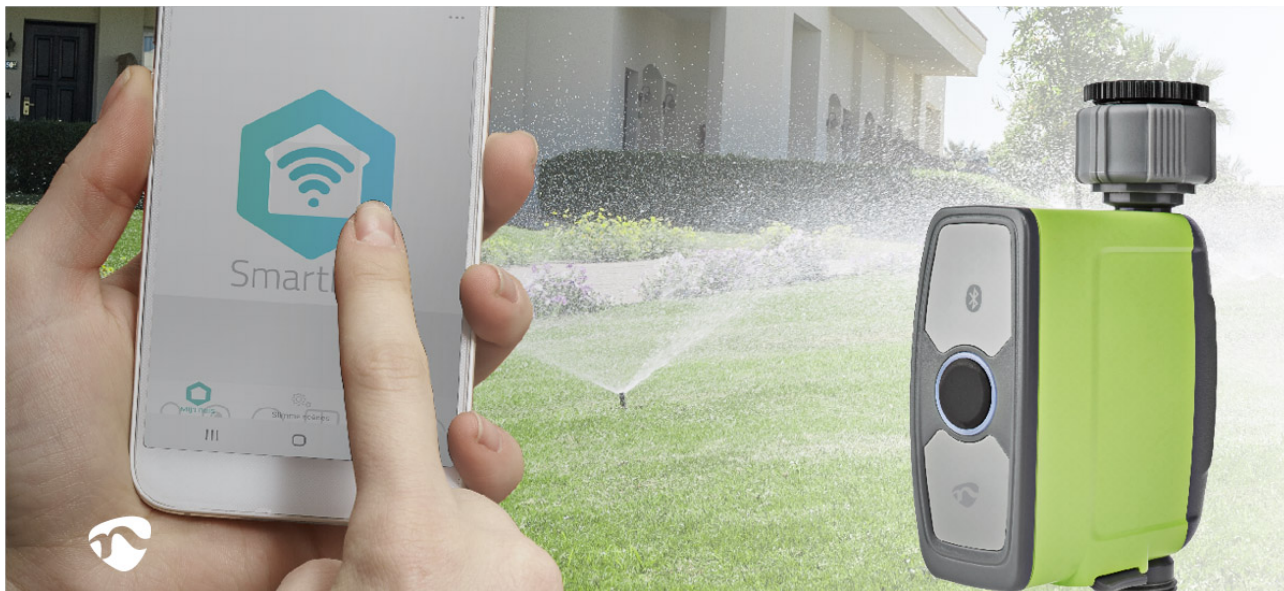

nedis

SmartLife Water Control

**Bluetooth® | Battery Powered | IP54 | Maximum water pressure: 8 bar
| Android™ / IOS**

Brand: Nedis | Article number: BTWV10GN | Product EAN number: 5412810334377

Inner Carton EAN: | Outer Carton EAN:

Nedis.com

The Nedis Smartlife Water Control turns your outdoor tap into a smart water supply that you can schedule with your smartphone or action with the built-in button.

Reliably control the irrigation of your plants or lawn in everyday life, even when you are not at home. Simply mount the Water Control between a water tap and your sprinkler or a garden hose (no tools needed) and connect it to the Nedis SmartLife mobile App using a direct Bluetooth connection.

Read more online

Features

- Easy to install: no tools needed
- 100% wireless solution
- Bluetooth Low Energy technology
- Control by SmartLife app or manually on the control unit
- Not depending on Wi-Fi range as it connects to your phone using Bluetooth
- Easily setup various schedules
 - - up to 3 weekly schedules
 - - irrigation from 1 minute to 12 hours
 - - Interval mode: 5 seconds - 1 minute
- Measures and shows the water flow (liters of water per day) in a graph