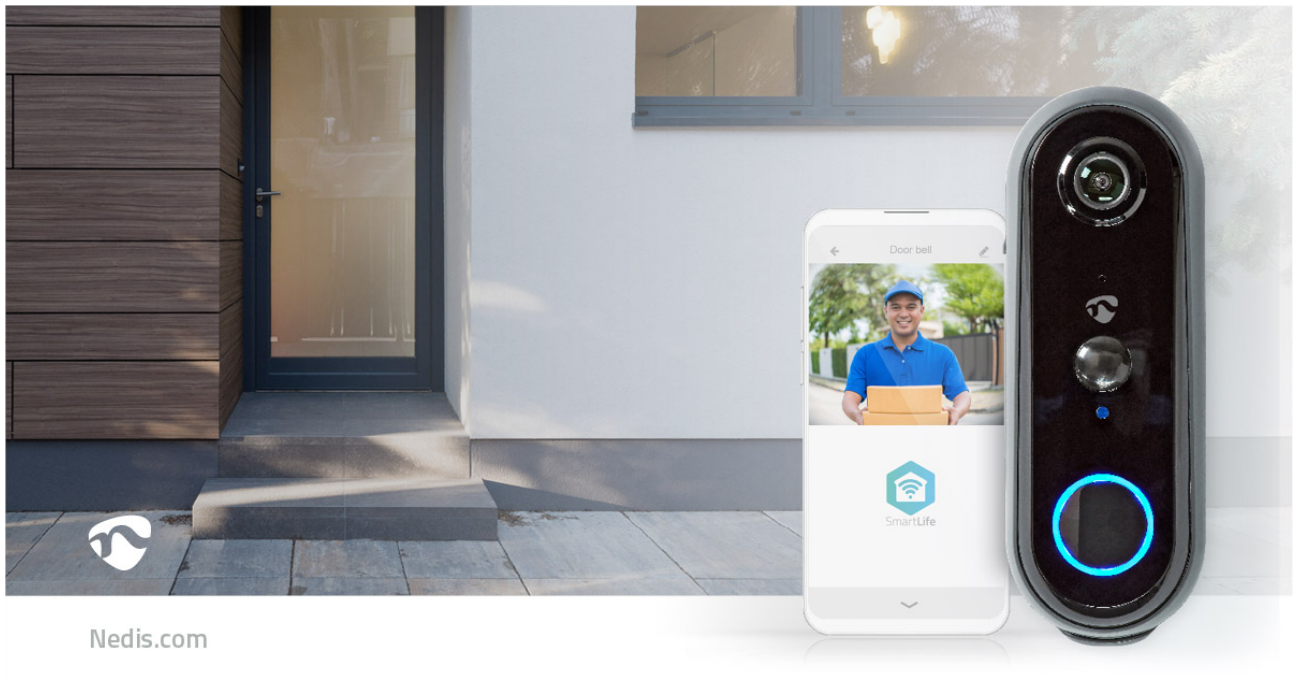

nedis

SmartLife Video Doorbell

Wi-Fi | Battery Powered | Full HD 1080p | Cloud Storage (optional) / microSD (not included) | IP54 | With motion sensor | Night vision | Grey

Brand: Nedis | Article number: WIFICDP20GY | Product EAN number: 5412810330287

Inner Carton EAN: 5412810396085 | Outer Carton EAN: 5412810382262

With this Nedis SmartLife video doorbell you always know there's someone at your door, no matter where you are. As soon as your visitor rings the doorbell or, thanks to the accurate PIR motion detector, even approaches your front door, you'll receive a push notification on your smartphone. You can then start a video call, asking the courier to drop off the parcel at your neighbours or tell that salesman you're not interested - all without opening the door.

Given that you're able to respond from any location in the world as long as your smartphone has an internet connection, this also increases home security, by making it seem like you're at home.

[Read more online](#)

[Nedis.com/WIFICDP20GY](https://nedis.com/WIFICDP20GY)

Features

- Sends push notifications to your smartphone if someone approaches (PIR motion detector) or rings the bell
- Battery powered - offering a 100% wireless solution
- Motion detection can also be deactivated (e.g. if your door faces the street directly)
- 2-way communication to talk to your visitors wherever you are
- Full HD recording (1080p) and digital zoom on your smartphone for a detailed view
- Recordings are stored on a MicroSD card up to 128 GB (not incl.) - watch back what happened