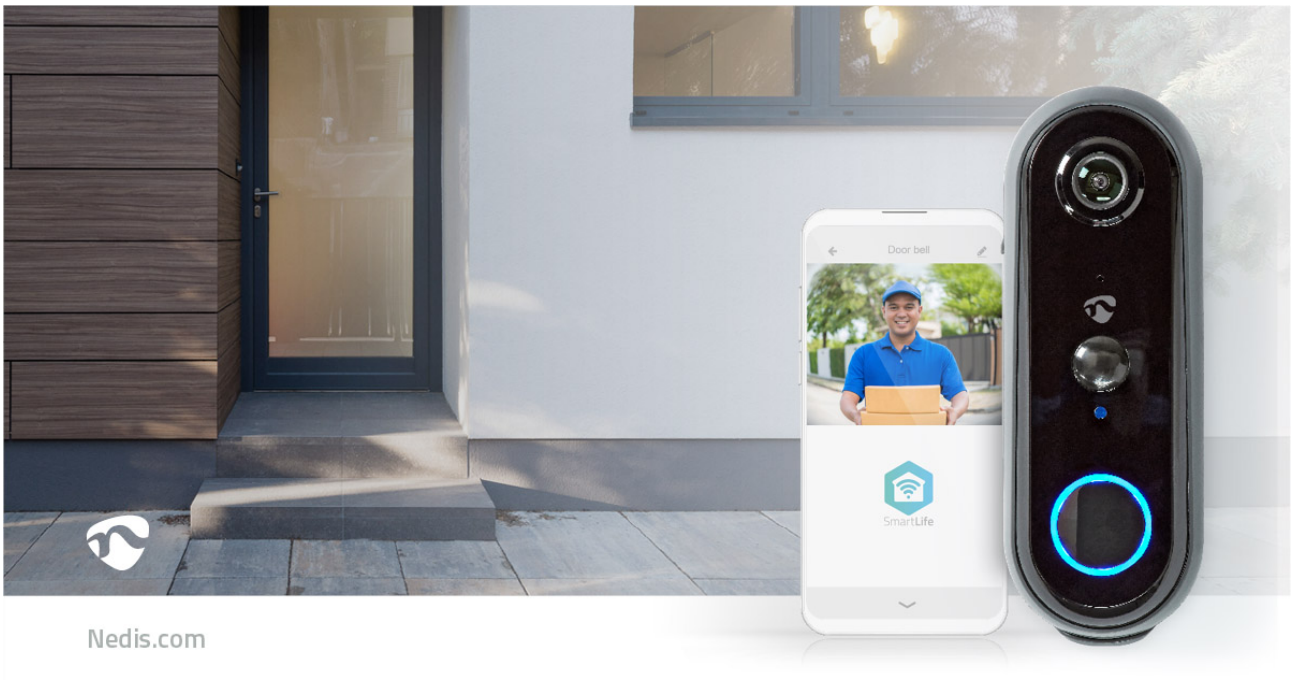

# SmartLife Video Doorbell

**Wi-Fi | Battery Powered | Full HD 1080p | Cloud Storage (optional) / microSD (not included) | IP54 | With motion sensor | Night vision | Grey**

Brand: Nedis | Article number: WIFICDP20GY | Product EAN number: 5412810330287

Inner Carton EAN: 5412810396085 | Outer Carton EAN: 5412810382262

Nedis.com

With this Nedis SmartLife video doorbell you always know there's someone at your door, no matter where you are. As soon as your visitor rings the doorbell or, thanks to the accurate PIR motion detector, even approaches your front door, you'll receive a push notification on your smartphone. You can then start a video call, asking the courier to drop off the parcel at your neighbours or tell that salesman you're not interested - all without opening the door.

Given that you're able to respond from any location in the world as long as your smartphone has an internet connection, this also increases home security, by making it seem like you're at home.

**Read more online**

## Features

- Sends push notifications to your smartphone if someone approaches (PIR motion detector) or rings the bell
- Battery powered - offering a 100% wireless solution
- Motion detection can also be deactivated (e.g. if your door faces the street directly)
- 2-way communication to talk to your visitors wherever you are
- Full HD recording (1080p) and digital zoom on your smartphone for a detailed view
- Recordings are stored on a MicroSD card up to 128 GB (not incl.) - watch back what happened