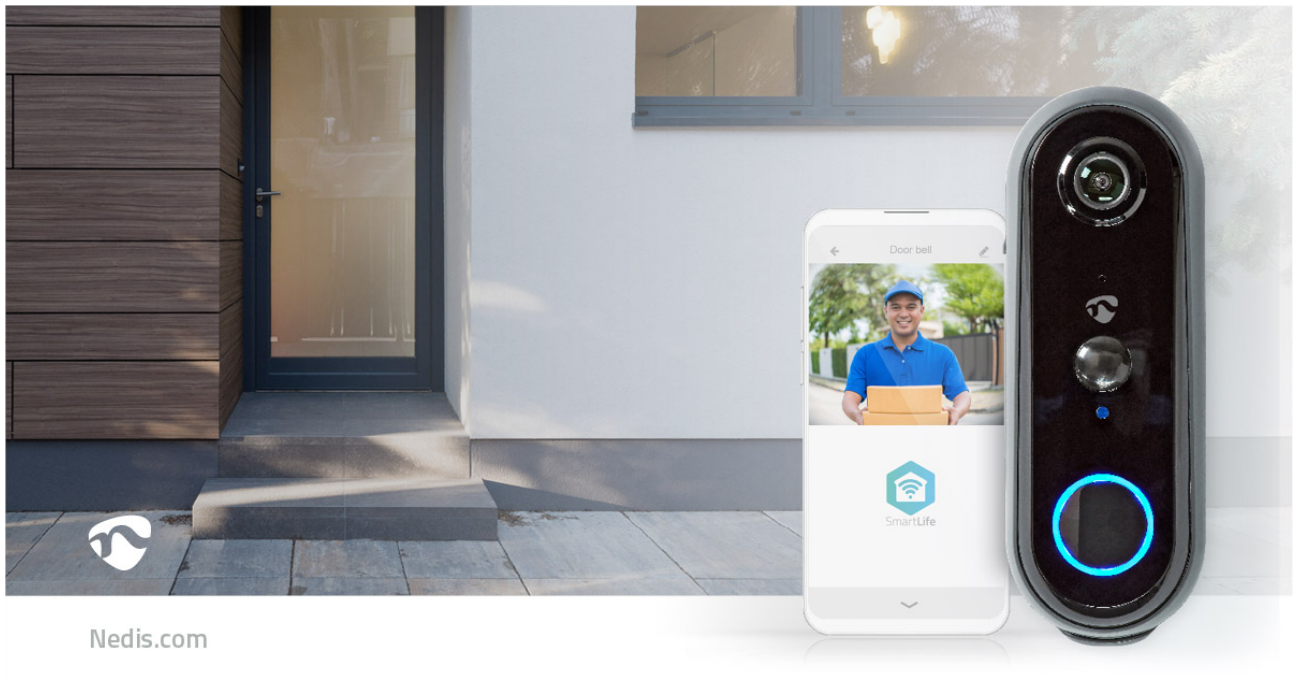

nedis

SmartLife Video Doorbell

Wi-Fi | Battery Powered | Full HD 1080p | Cloud Storage (optional) / microSD (not included) | IP54 | With motion sensor | Night vision | Grey

Brand: Nedis | Article number: WIFICDP20GY | Product EAN number: 5412810330287

Inner Carton EAN: 5412810396085 | Outer Carton EAN: 5412810382262

With this Nedis SmartLife video doorbell you always know there's someone at your door, no matter where you are. As soon as your visitor rings the doorbell or, thanks to the accurate PIR motion detector, even approaches your front door, you'll receive a push notification on your smartphone. You can then start a video call, asking the courier to drop off the parcel at your neighbours or tell that salesman you're not interested - all without opening the door.

Given that you're able to respond from any location in the world as long as your smartphone has an internet connection, this also increases home security, by making it seem like you're at home.

[Read more online](#)

Features

- Sends push notifications to your smartphone if someone approaches (PIR motion detector) or rings the bell
- Battery powered - offering a 100% wireless solution
- Motion detection can also be deactivated (e.g. if your door faces the street directly)
- 2-way communication to talk to your visitors wherever you are
- Full HD recording (1080p) and digital zoom on your smartphone for a detailed view
- Recordings are stored on a MicroSD card up to 128 GB (not incl.) - watch back what happened