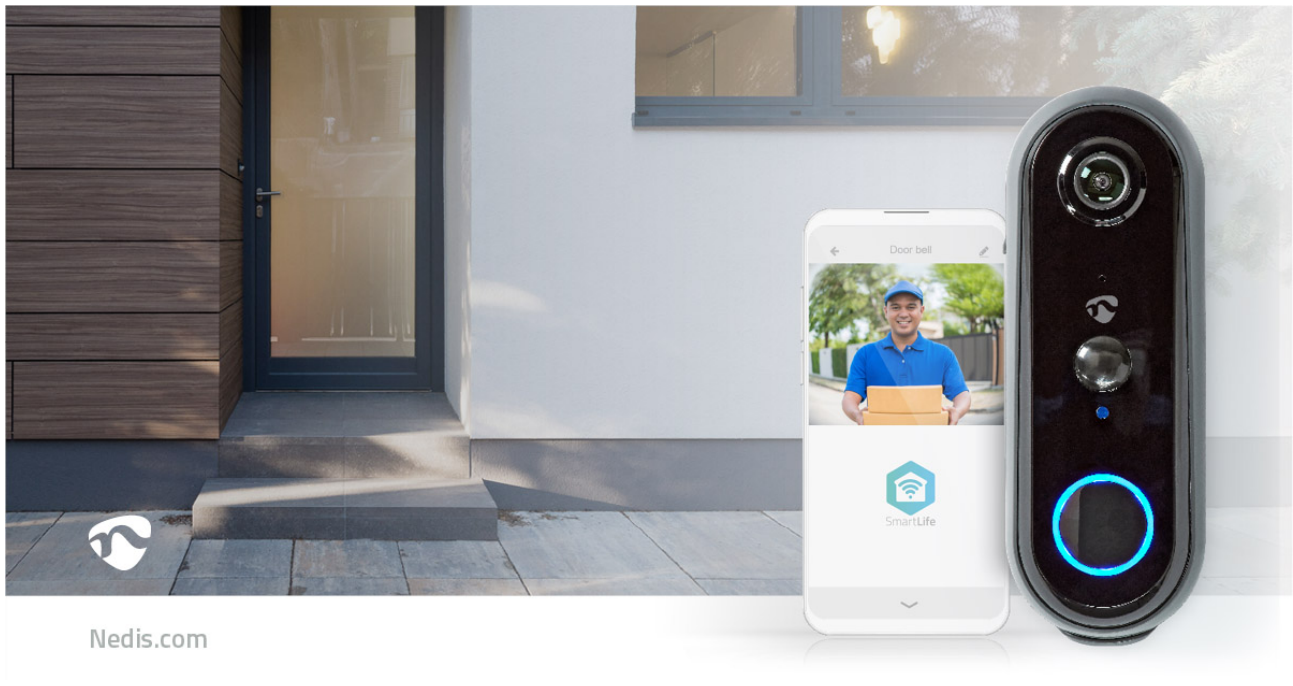

# SmartLife Video Doorbell

**Wi-Fi | Battery Powered | Full HD 1080p | Cloud Storage (optional) / microSD (not included) | IP54 | With motion sensor | Night vision | Grey**

Brand: Nedis | Article number: WIFICDP20GY | Product EAN number: 5412810330287

Inner Carton EAN: 5412810396085 | Outer Carton EAN: 5412810382262

With this Nedis SmartLife video doorbell you always know there's someone at your door, no matter where you are. As soon as your visitor rings the doorbell or, thanks to the accurate PIR motion detector, even approaches your front door, you'll receive a push notification on your smartphone. You can then start a video call, asking the courier to drop off the parcel at your neighbours or tell that salesman you're not interested - all without opening the door.

Given that you're able to respond from any location in the world as long as your smartphone has an internet connection, this also increases home security, by making it seem like you're at home.

**Read more online**

## Features

- Sends push notifications to your smartphone if someone approaches (PIR motion detector) or rings the bell
- Battery powered - offering a 100% wireless solution
- Motion detection can also be deactivated (e.g. if your door faces the street directly)
- 2-way communication to talk to your visitors wherever you are
- Full HD recording (1080p) and digital zoom on your smartphone for a detailed view
- Recordings are stored on a MicroSD card up to 128 GB (not incl.) - watch back what happened