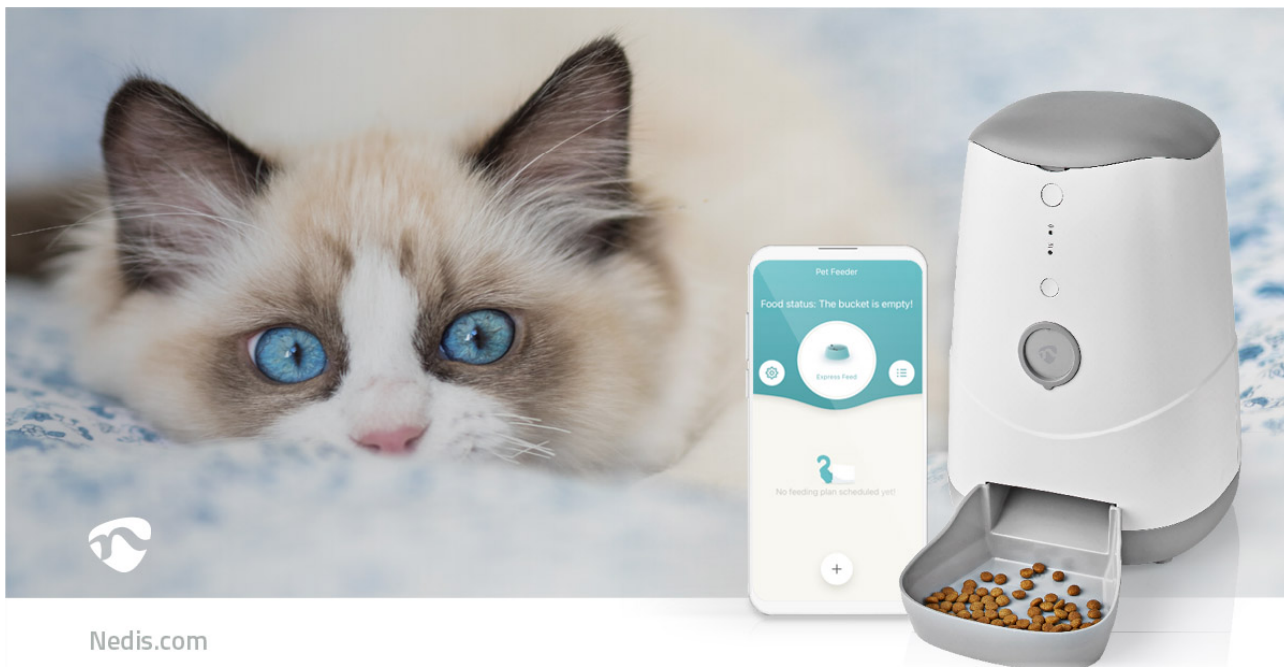

nedis

SmartLife Pet Food Dispenser

Automatic Dog and Cat Feeder | Wi-Fi | 3.7 l | Android™ / IOS

Brand: Nedis | Article number: WIFIPET10CWT | Product EAN number: 5412810328468

Inner Carton EAN: | Outer Carton EAN: 5412810336852

With this smart pet food dispenser, you can program exactly at what time of the day a certain amount of food will be released (in portions of approx. 20 ml). Besides this you also have the option to manually feed your pets remotely using the app on your smartphone.

Read more online

[Nedis.com/WIFIPET10CWT](https://nedis.com/WIFIPET10CWT)

Features

- Automatically feed your pets set quantities on set times
- Remotely feed your pets the preferred amount
- Set portion sizes in steps of approx. 20 ml
- Receive push notifications on your phone when food container is about to run empty
- Sensor confirms food was actually dispensed and sends push notification otherwise (jammed, tipped over, or empty)
- Option to connect power bank for back-up power