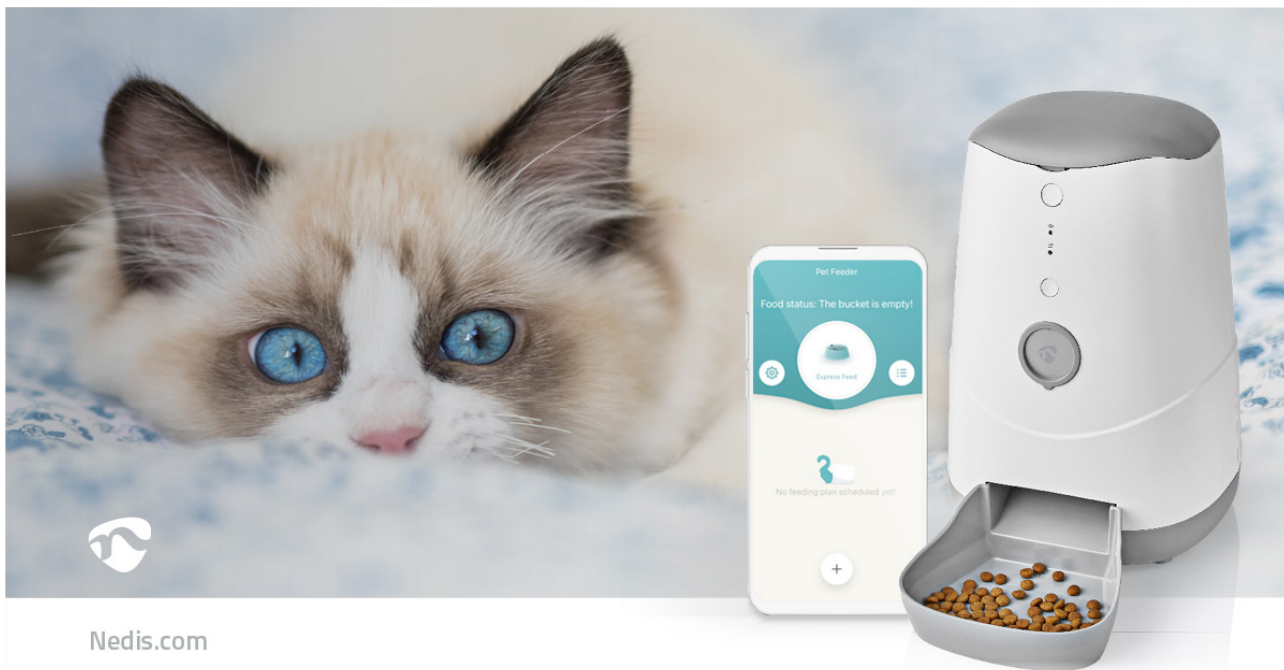

nedis

SmartLife Pet Food Dispenser

Automatic Dog and Cat Feeder | Wi-Fi | 3.7 l | Android™ / IOS

Brand: Nedis | Article number: WIFIPET10CWT | Product EAN number: 5412810328468

Inner Carton EAN: | Outer Carton EAN: 5412810336852

Nedis.com

With this smart pet food dispenser, you can program exactly at what time of the day a certain amount of food will be released (in portions of approx. 20 ml). Besides this you also have the option to manually feed your pets remotely using the app on your smartphone.

Read more online

Nedis.com/WIFIPET10CWT

Features

- Automatically feed your pets set quantities on set times
- Remotely feed your pets the preferred amount
- Set portion sizes in steps of approx. 20 ml
- Receive push notifications on your phone when food container is about to run empty
- Sensor confirms food was actually dispensed and sends push notification otherwise (jammed, tipped over, or empty)
- Option to connect power bank for back-up power