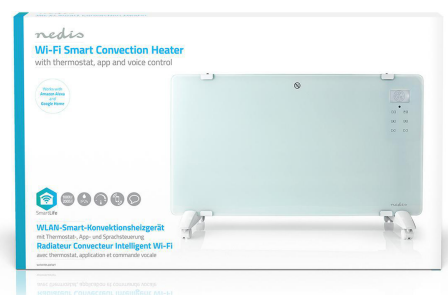

Read more online

Nedis.com/WIFIHTPL20FWT