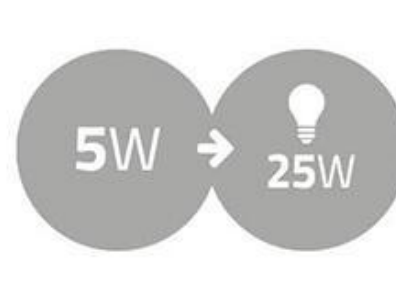

## Twisted Filament LED Bulb

warm white

**A160 | 5 W | 280 lm | 2000 K | Dimmable | Warm White | Retro Style  
| 1 pcs**

Brand: Nedis | Article number: LEDBTFE27A160 | Product EAN number: 5412810304301 |  
Inner Carton EAN: | Outer Carton EAN:

### Features

- Low energy consumption
- Rich, warm light
- 280 lumens
- 5 W
- High-quality glass in circular shape
- 20,000 hours service life

Nedis.com