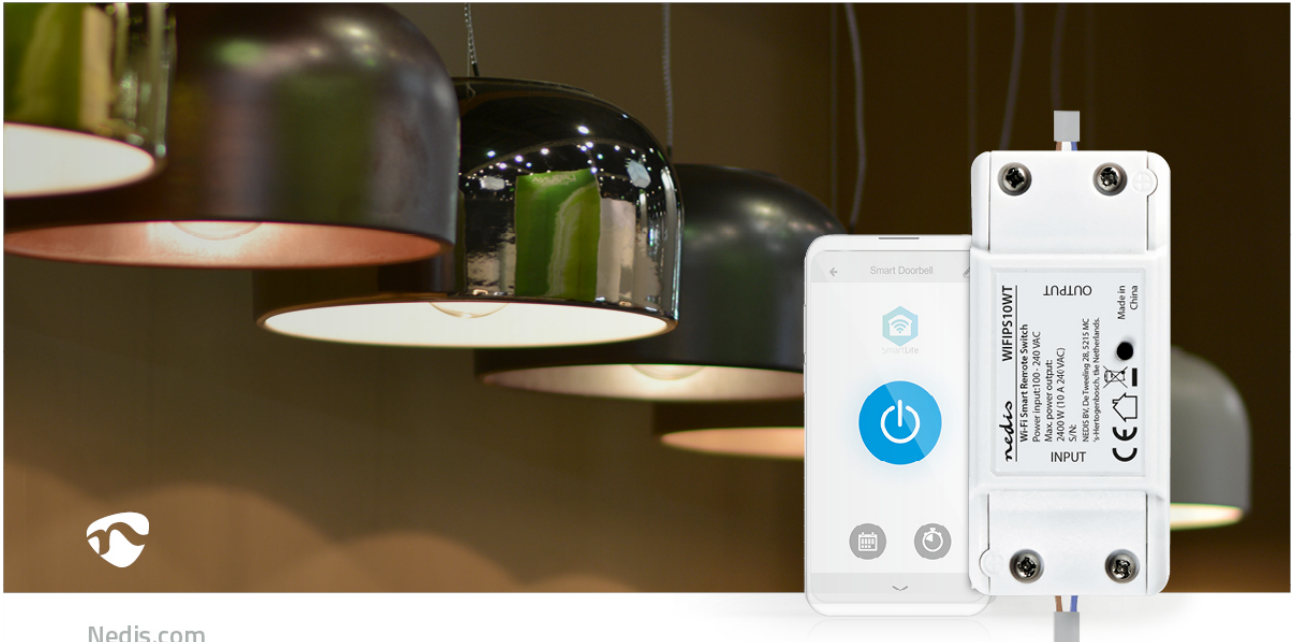

nedis

SmartLife Power Switch

Wi-Fi | 2400 W | Terminal Block | App available for: Android™ / IOS

Brand: Nedis | Article number: WIFIPS10WT | Product EAN number: 5412810303113

Inner Carton EAN: | Outer Carton EAN: 5412810382064

Nedis.com

Place this smart switch in the powerline of any wired device to turn it on and off remotely, or to automatically schedule it.

Take control of the connected device by using your voice when you use this switch with Amazon Alexa or Google Home.

It's simple to set up - connecting directly to your Wi-Fi router with no separate hub required. You can use it as a standalone smart switch or pair it with other Nedis SmartLife products to quickly create atmospheric scenes or connect up an entire smart home.

About Nedis SmartLife

Read more online

Nedis.com/WIFIPS10WT

Features

- Simple to set up - directly connects to your Wi-Fi router
- Remotely turn on and off or schedule any wired device connected to this switch
- Take control with your smartphone or, when used with Amazon Alexa or Google Home, your voice