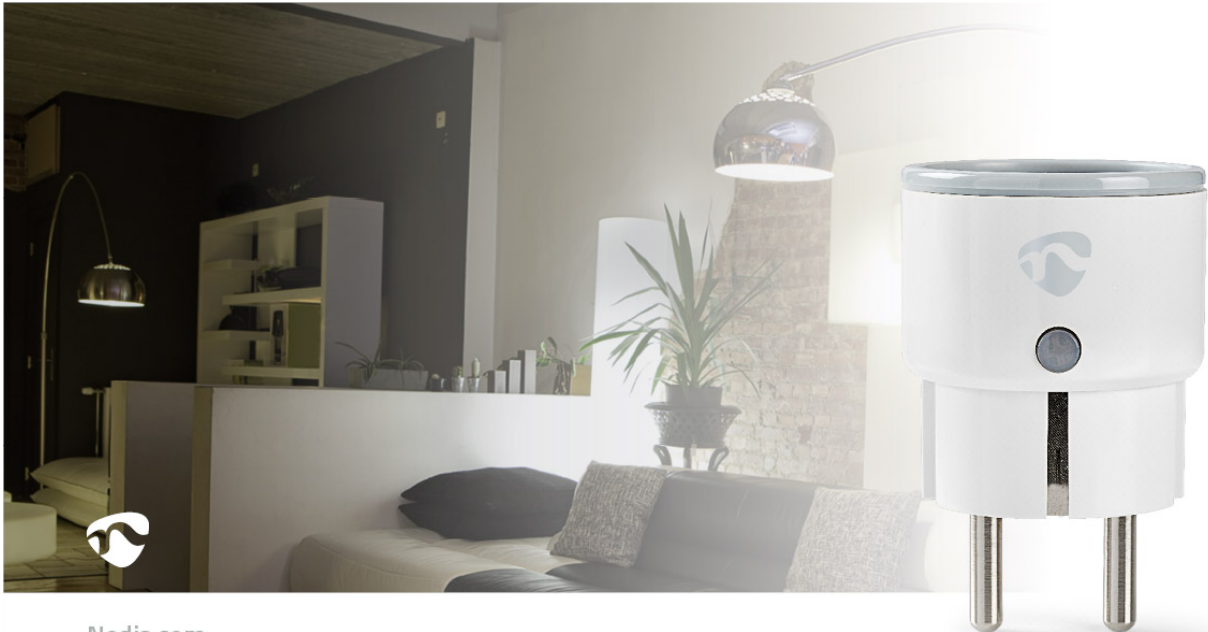

nedis

SmartLife Smart Plug

Wi-Fi | Power meter | 2500 W | Plug with earth contact / Type F (CEE 7/7) | -10 - 40 °C | Android™ / IOS | White

Brand: Nedis | Article number: WIFIP110FWT | Product EAN number: 5412810269945

Inner Carton EAN: | Outer Carton EAN: 5412810381944

Nedis.com

Control many electrical appliances remotely simply by plugging them into this Wireless Smart Plug and connecting them to your smartphone or tablet via your Wi-Fi router. The handy power monitor allows you to see at a glance exactly how much power the appliance is using right now, or how much power it has been using over time.

Easy to set up

You don't need to be a technical genius or an electrician to control and automate your plugged-in appliances and devices. All you actually need is a Smart Plug and your Wi-Fi router. Our intuitive app will give you the ability to switch appliances on and off remotely and automatically. It can even work in connection with voice control systems such as Amazon Alexa or Google Home.

Features

- Can be used as a stand-alone product or can connect easily with other Nedis® SmartLife products
- Allows remote and automated control - for scheduling and linking appliances
- Supports voice control - in combination with Amazon Alexa or Google Home
- Slim design - to ensure adjacent sockets are not blocked