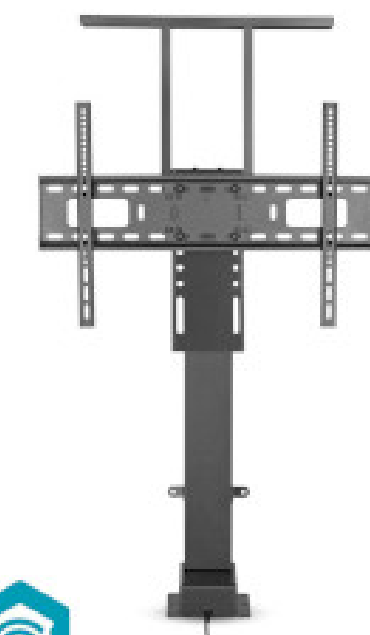

SmartLife Motorized TV Lift | 37 - 80 " | Maximum supported screen weight: 60 kg | Built-in Cabinet Design | Lift range: 79 - 184 cm | Remote controlled | ABS / Steel | Black

Product specifications TVSM5840BK:

App available for	Android™	Number of screens	1 Screen	Screen size	80 "
	IOS	Power adapter cable length	0.20 m	SmartLife	Yes
Cable management	Yes	Power cable length	1.50 m	Supported wireless technology	Bluetooth®
Colour	Black	Power cable side A	Euro / Type C (CEE 7/16)		Wi-Fi
Compatible with	Nedis® SmartLife	Power cable side B	C7	Transmit frequency range	2402 - 2480 MHz
Functionality	Height Adjustable	Power consumption in operating mode	50 W	VESA mounting interfaces	200x200
	Motorised	Power consumption in standby mode	0.5 W		200x300
Input current	1.5 A	Power plug	Euro / Type-C (CEE 7/16)		300x200
Input voltage	29 V DC	Power source type	Mains Powered		300x300
Lift range	79 - 184 cm	Remote control technology	RF		400x200
Material	ABS	Remote controlled	Yes		400x300
	Steel	Required batteries (not included)	2x AAA/LR03		400x400
Maximum supported screen weight	60 kg	Screen size	37 "		600x200
Mounting application	Built-in Cabinet Design				600x400
Number of products in package	1 pcs				

Packaging information:

Brand	Nedis
Order code	TVSM5840BK
EAN single Product	5412810450466
EAN Inner Carton	
EAN Outer Carton	
Packaging	Box
Package contents	Motorised TV mount Power adapter

Read more online

Quantity	L x	W x	H (mm)	Weight
1	230 mm	310 mm	890 mm	19760 g

- Wi-Fi connection
- Motorized TV lift
- TV size range from 37 to 80 inch
- Holds up to 60kg