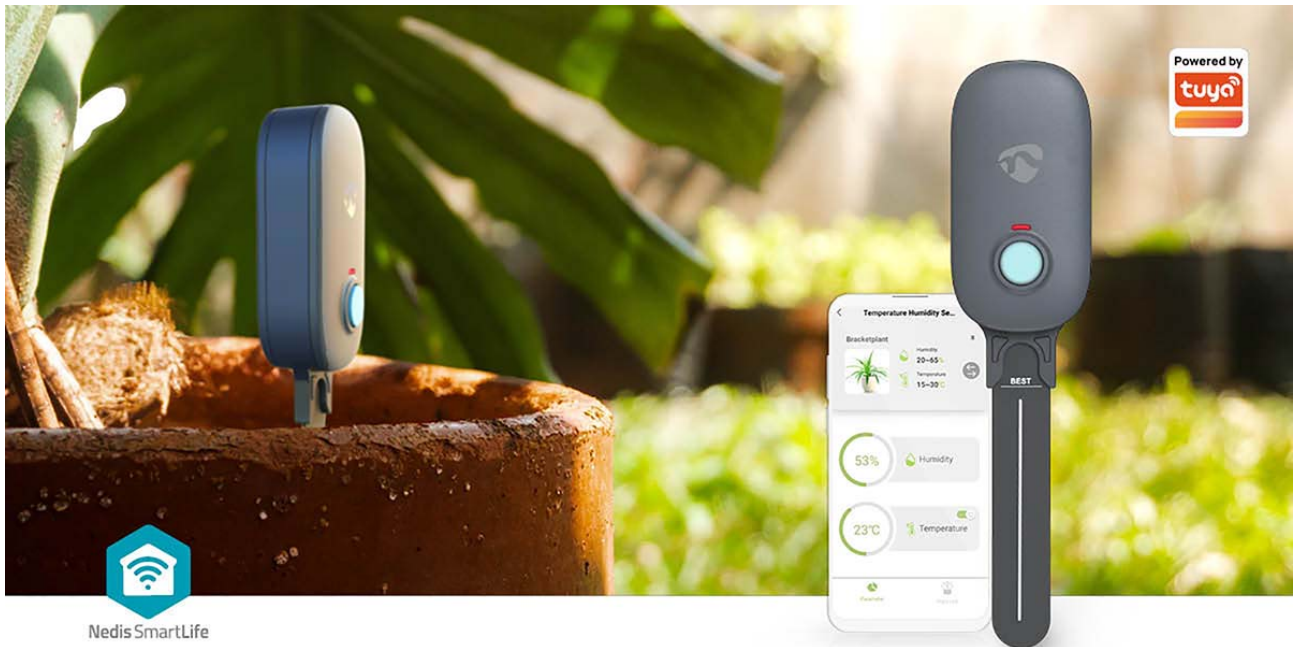

nedis

SmartLife Soil Moisture Meter

Bluetooth® | Battery Powered | IP55 | 0 - 100 | Android™ / IOS

Brand: Nedis | Article number: BTSM1GY | Product EAN number: 5412810451692

Inner Carton EAN: 5412810452439 | Outer Carton EAN: 5412810452446

The Nedis Bluetooth Smart Sensor is your key to cultivating the perfect environment for your plants. This innovative sensor is equipped with advanced features that make it an essential tool for every green thumb.

Designed to measure both soil moisture and ambient temperature, the Nedis Bluetooth Smart Sensor provides precise data right at the roots of your plants. Whether you have a lush garden, a terrace adorned with planters, or even an indoor oasis, this sensor is versatile enough to be used anywhere.

Read more online

Features

- Bluetooth smart sensor for measuring soil moisture and ambient temperature
- The sensor can be used anywhere in the garden or in planters on the terrace or balcony, even indoors
- Measures precisely where it matters, directly at the roots of the plant.
- Supplies precise measurement data automatically to the Nedis SmartLife app
- The Nedis SmartLife app allows you to monitor it directly from your smartphone
- Works on 3 AAA-Batteries (not included) which will last up to 12 months