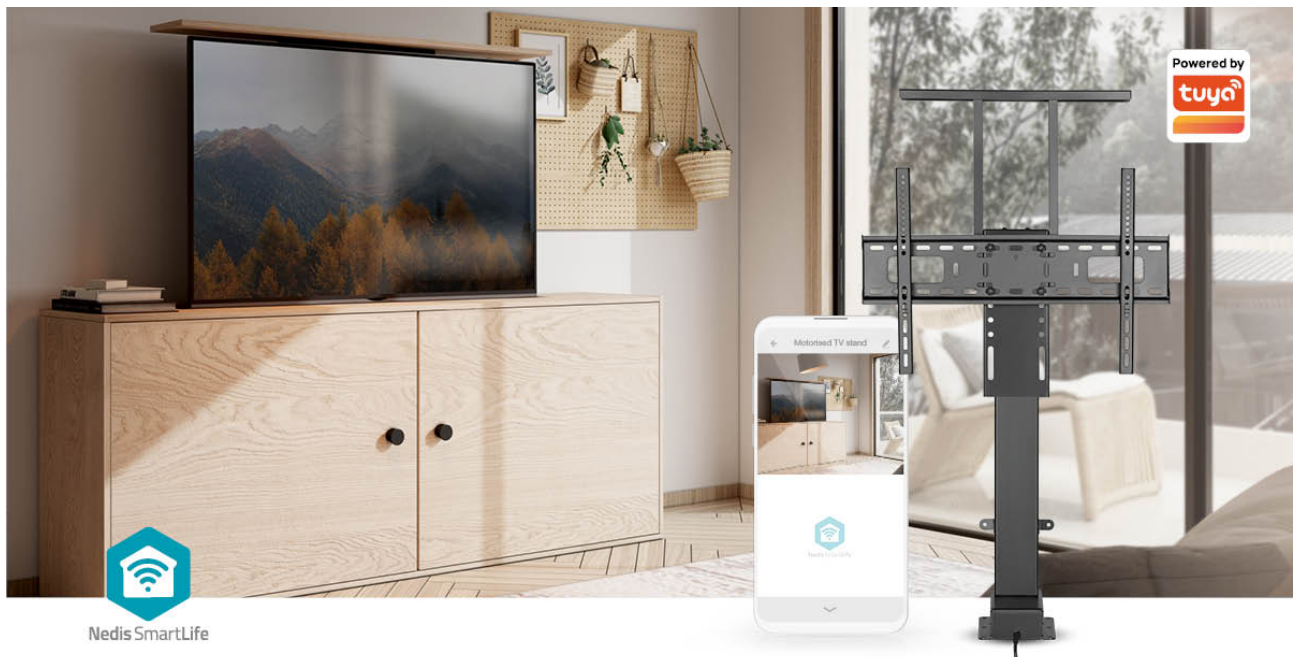

nedis

SmartLife Motorized TV Lift

37 - 80 " | Maximum supported screen weight: 60 kg | Built-in Cabinet Design | Lift range: 79 - 184 cm | Remote controlled | ABS / Steel | Black

Brand: Nedis | Article number: TVSM5840BK | Product EAN number: 5412810450466

Inner Carton EAN: | Outer Carton EAN:

This Nedis SmartLife Wi-Fi Motorized TV Lift is designed to conceal flat-screen TVs from 37" to 80" in cabinets. The top panel of the cabinet can be mounted to the stand to seal the box when the lift is lowered. This saves space and helps to maintain a minimalist look.

Seamless Connectivity

Our Smart Wi-Fi TV Lift is designed for effortless integration into your home. With direct Wi-Fi connection and no separate hub required, you can easily connect to your Wi-Fi network and control the lift using the Nedis Smartlife app. Manage your TV lift from anywhere with just a few taps on your smartphone.

Robust Construction

Read more online

Features

- Smart Wi-Fi motorized TV Lift for TV screens from 37" to 80"
- Easy to connect directly to your Wi-Fi network - no separate hub required
- Connect to your Wi-Fi and control the Wall mount with the Nedis Smartlife app support
- Revolutionary lift design for use with unique integrated cabinets to conceal the TV
- Strong and durable component parts - max TV load capacity of 60 kg.
- Powerful quality motor provides automatic up and down lift function with low decibel (<50dB)