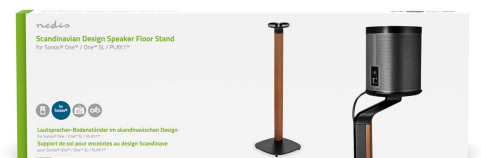

# Speaker Mount

**Compatible with: Sonos® One SL™ / Sonos® One™ / Sonos® PLAY:1™ | Stand | 10 kg | Fixed | Metal / Wood | Black / Brown**

Brand: Nedis | Article number: SPMT5770BN | Product EAN number: 5412810447596

Inner Carton EAN: | Outer Carton EAN: 5412810447602

Nedis.com

This stylish Scandinavian design Sonos speaker floor stand is the perfect accessory to elevate your audio experience. Crafted with meticulous attention to detail, this floor stand combines functionality with sleek aesthetics to complement your modern living space.

Designed specifically for compatibility with Sonos® One™, One™ SL, and PLAY:1 speakers, this stand seamlessly integrates into your existing audio setup. Its sculpted hardwood column and weighted base provide exceptional stability, ensuring minimal vibrations and maximum sound quality.

## Features

- Stylish scandinavian design Sonos speaker floor stand
- Compatible with Sonos® One™, One™ SL, and PLAY:1
- Sculpted hardwood column and weighted base which ensures stability and reduces secondary sound vibrations
- High quality powder coated finish prevents scratches and rust
- Concealed cable management system to keep everything well organized
- Supplied with plastic pads to ensure stability on solid surfaces or steel spikes for carpeted surfaces