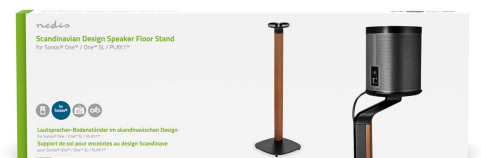

Nedis.co.uk/SPMT5770BN