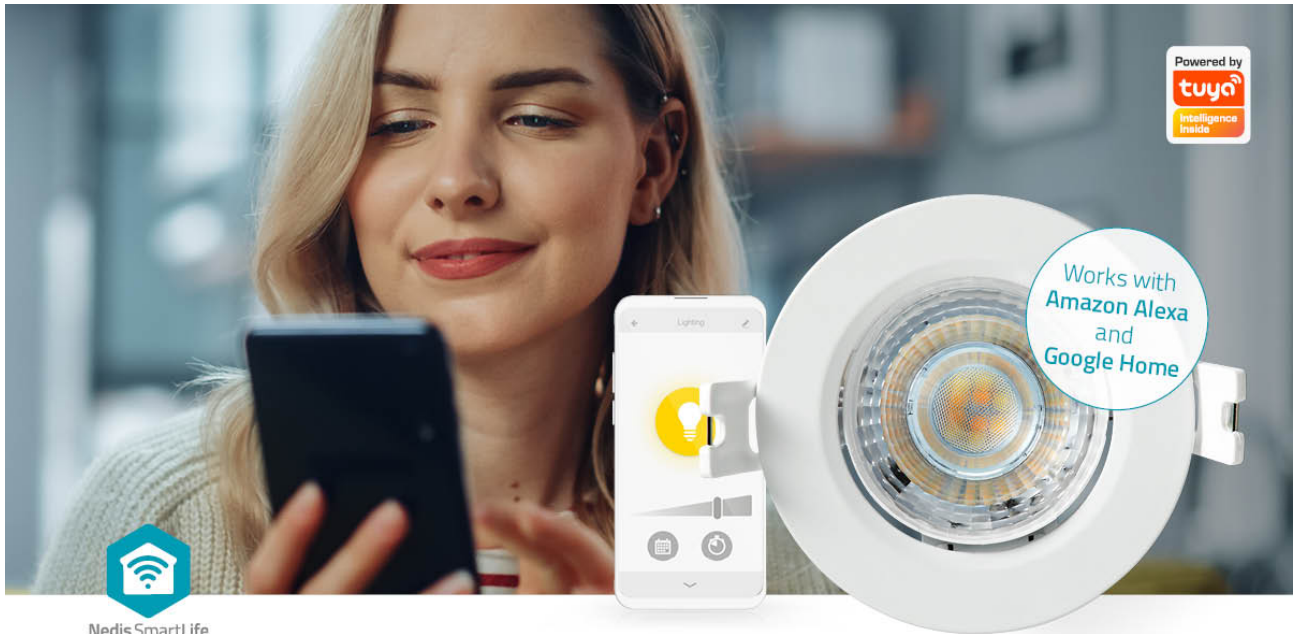

nedis

SmartLife Ceiling Light

Wi-Fi | Warm to Cool White | Round | Diameter: 52 mm | 360 lm | 2700 - 6500 K | IP20 | Energy class: F | Android™ / IOS

Brand: Nedis | Article number: WIFILCS10WT | Product EAN number: 5412810419401

Inner Carton EAN: 5412810419487 | Outer Carton EAN: 5412810419470

Take control of your lights with this smart LED built-in downlight spot that connects directly to your wireless/Wi-Fi router to offer remote control as part of your home automation system. You can control the smart downlight spot colour and brightness with the Nedis SmartLife app or link the spotlight to Google Home or Amazon Alexa to operate with your voice. From cosy to active: choose exactly the warm or cool white colour temperature that matches your activities, e.g. warm white for a relaxed evening or daylight for cooking.

Thanks to the timer function, you can create time schedules for the lights to switch it on or off or create smart scenarios in an instant by pairing this spot to other products from the Nedis SmartLife range.

[Read more online](#)

Features

- Plug & play: connects directly with your Wi-Fi
- Adjustable beam angle up to 60 degrees
- Easy assembly, no screws required
- Install as many spots as you want thanks to the Loop in - loop out technology
- Control the bulb's brightness - 2700-6500K
- Use the Nedis® SmartLife app to set timings for switching on/off automatically
- Supports voice control - in combination with Amazon Alexa or Google Home