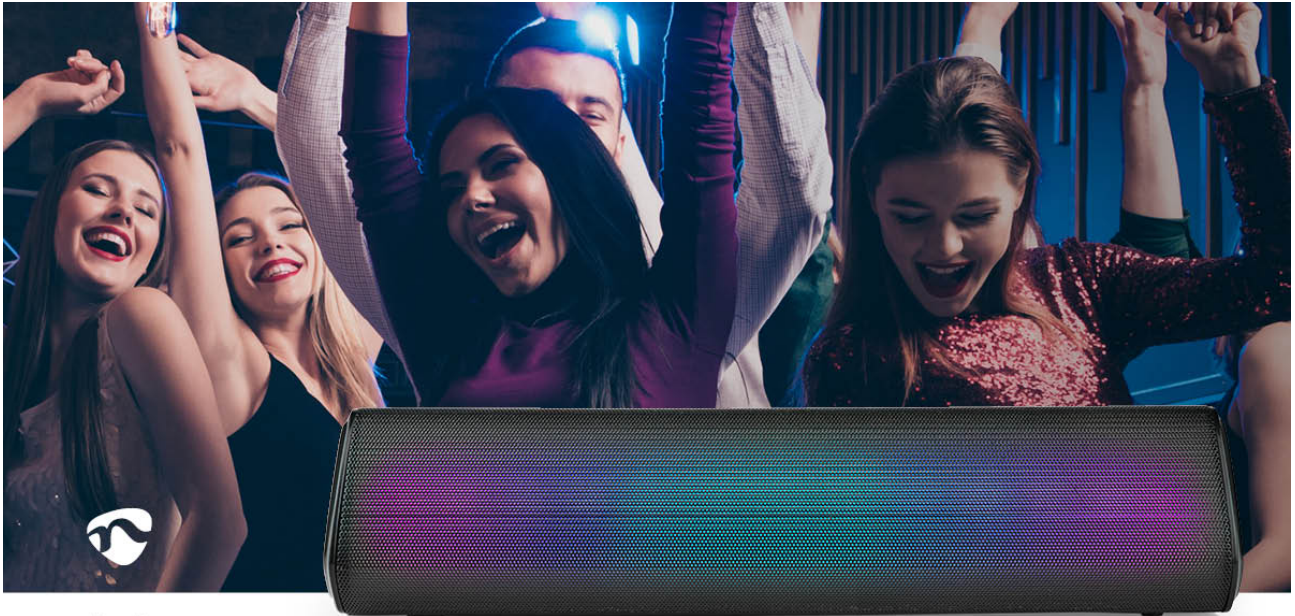

nedis

Bluetooth® Speaker

Battery play time: 6 hrs | Table Design | 18 W | Stereo | Built-in microphone | Linkable | Black

Brand: Nedis | Article number: SPBT2006BK | Product EAN number: 5412810419333

Inner Carton EAN: | Outer Carton EAN: 5412810419524

Nedis.com

This Nedis RGB Bluetooth® speaker is a 2.0 channel 18 W wireless speaker delivers a great rich sound thanks to the tilted design. It is lightweight and portable and you can boost the party with the large dynamic flashing RGB LED lights. These can also be switched off if desired

This speaker allows you to enjoy your favourite tracks or radio station direct from your smartphone or tablet via Bluetooth®. You can also use the AUX-IN connection to connect to an external device. This speaker has a True Wireless Stereo function (TWS) allowing you to pair up 2 of these speakers to give you a real party feel. It has a built-in microphone to make hands-free phone calls.

[Read more online](#)

Features

- 18 W (2x 9W) of Peak Power providing a rich sound
- The internal battery provides up to 6 hours of playtime
- Integrated dynamic flashing RGB LED lights to make the party complete
- True Wireless Stereo (TWS) Pairing 2 of these speakers will double the audio experience
- Tilted design for better sound experience
- Control buttons to pause/play music or adjust the volume
- Built-in microphone for hands-free calling