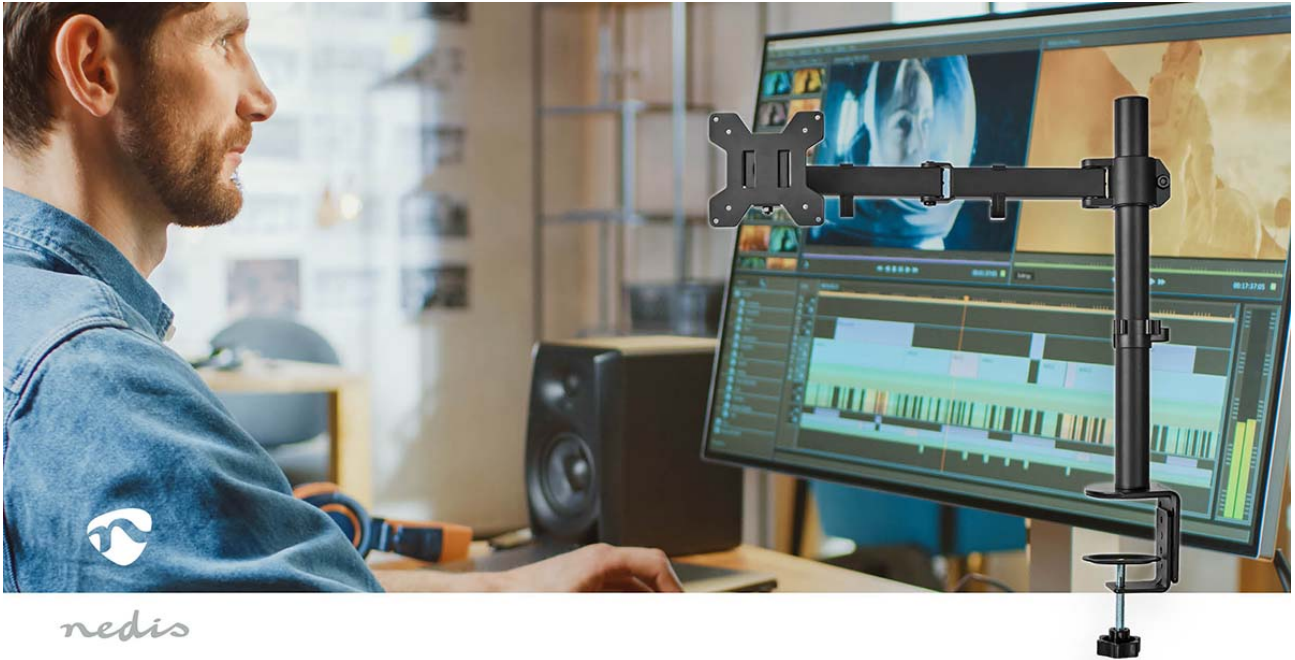

nedis

Desk Monitor Mount

1 Screen | 15 - 32" | 75x75 / 100x100 | Full Motion

Brand: Nedis | Article number: MMSIS110BK | Product EAN number: 5412810419197

Inner Carton EAN: | Outer Carton EAN: 5412810419388

This Nedis monitor desk mount arm is suitable for one flat screen up to 32". The versatile tilt (50°), rotate (360°) and swivel (180°) possibilities allow you to change the mount to any viewing angle. This mount is a great choice for space-saving placement on desks using a desk clamp to install it easily and fast.

The multipurpose screen mount keeps your desk or gaming station tidy in any (home) office, also due to the smart cable management clips which ensure orderly routing of the cables. This screen stand is suitable for any flat (curved) screen with a VESA standard of 75x75 or 100x100mm.

Features

- Made from metal - for maximum strength
- Maximum weight: 10 kg
- Adjustable height: 3.5 - 40 cm
- Suitable for computer screens sized 14 - 24"
- Clamp mounting - for desks with a thickness up to 6 cm
- Pivots 90° - for perfect positioning