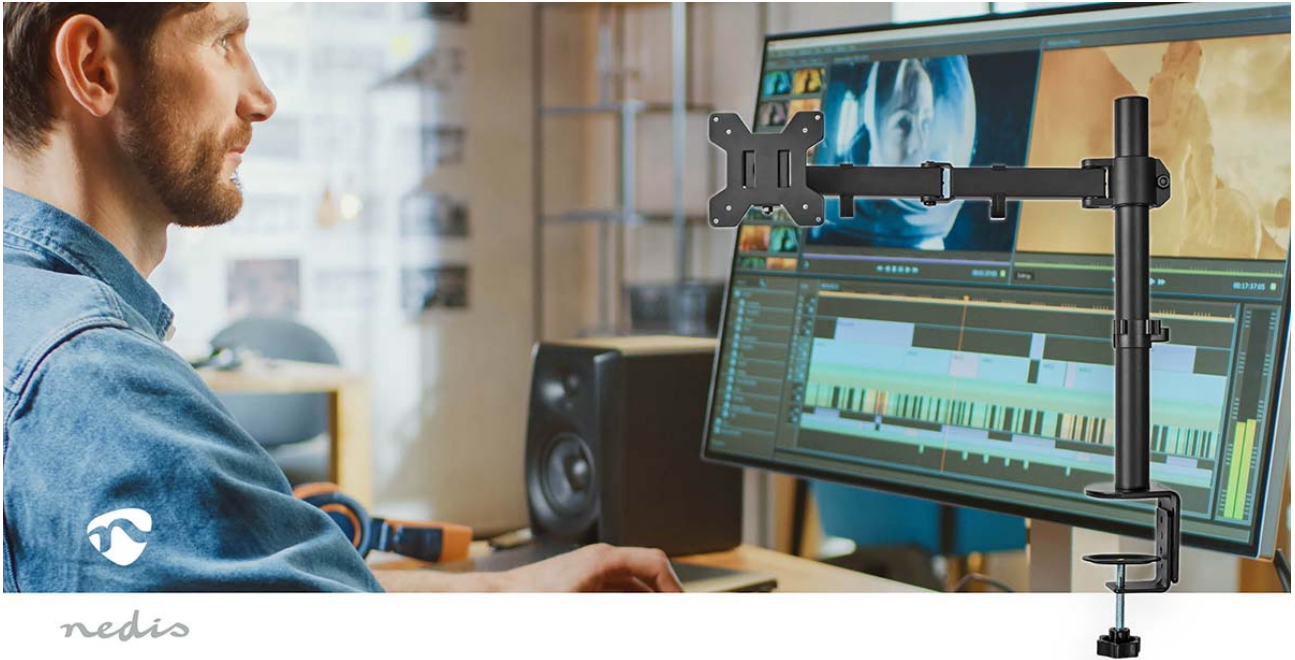

nedis

Desk Monitor Mount

1 Screen | 15 - 32 " | 75x75 / 100x100 | Full Motion

Brand: Nedis | Article number: MMSIS110BK | Product EAN number: 5412810419197

Inner Carton EAN: | Outer Carton EAN: 5412810419388

This Nedis monitor desk mount arm is suitable for one flat screen up to 32". The versatile tilt (50°), rotate (360°) and swivel (180°) possibilities allow you to change the mount to any viewing angle. This mount is a great choice for space-saving placement on desks using a desk clamp to install it easily and fast.

The multipurpose screen mount keeps your desk or gaming station tidy in any (home) office, also due to the smart cable management clips which ensure orderly routing of the cables. This screen stand is suitable for any flat (curved) screen with a VESA standard of 75x75 or 100x100mm.

Features

- Made from metal - for maximum strength
- Maximum weight: 10 kg
- Adjustable height: 3.5 - 40 cm
- Suitable for computer screens sized 14 - 24"
- Clamp mounting - for desks with a thickness up to 6 cm
- Pivots 90° - for perfect positioning