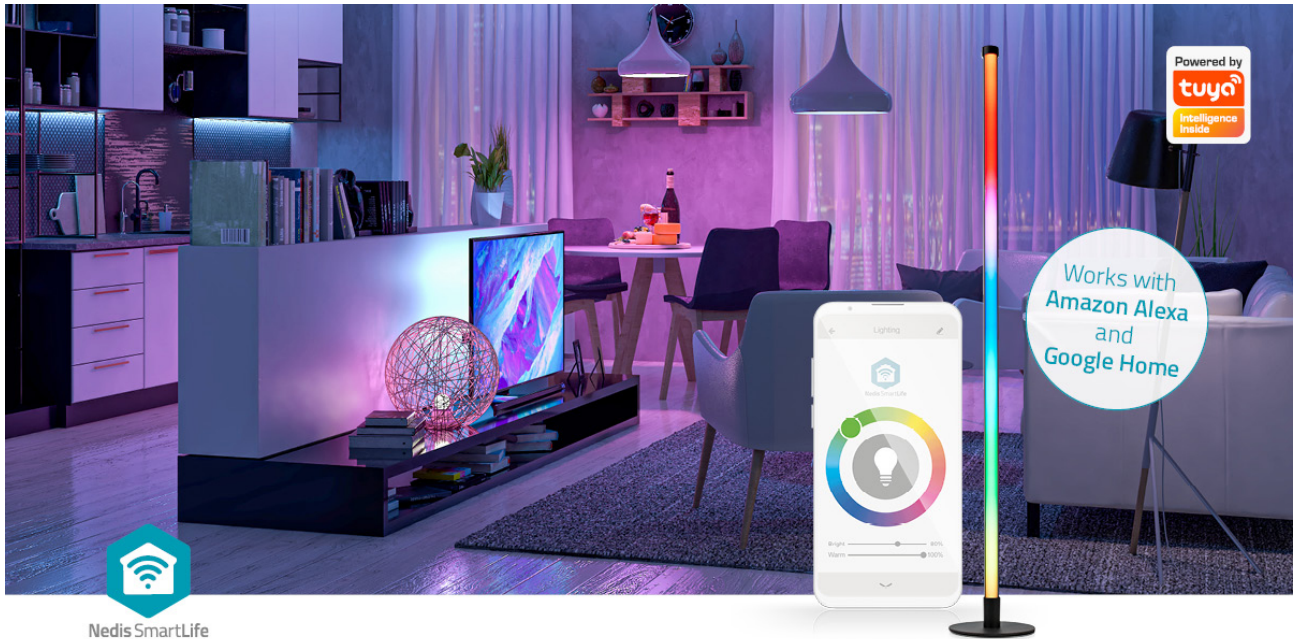

# SmartLife Mood Light

**Wi-Fi | Tube | 180 lm | RGBIC / Warm to Cool White | 2700 - 6500 K | 10 W | Metal / Silicone | 1 pcs**

Brand: Nedis | Article number: WIFILD20RGBW | Product EAN number: 5412810415304

Inner Carton EAN: | Outer Carton EAN: 5412810415397

This high end vertical Smart LED floor lamp has a slim and minimalistic design in a solid metal housing that fits in every interior. The floor lamp is ideal as accent lighting behind the sofa or in the corners of your house. It allows you to take control of your lights and to set the right ambiance in your house.

## Features

- High-end vertical Smart LED floor lamp in a solid metal housing
- Slim, minimalistic and space saving design
- Good luminous effect, no light spots, no dark areas
- Plug & play: connects directly with your Wi-Fi
- 12 kinds of different scenes to choose or customize your own scenes
- Dimmable lightning options
- Adjustable colour temperature - extra warm white (2700 K) to cool white (6500 K)
- Use the Nedis® SmartLife app to set timings for switching on/off automatically