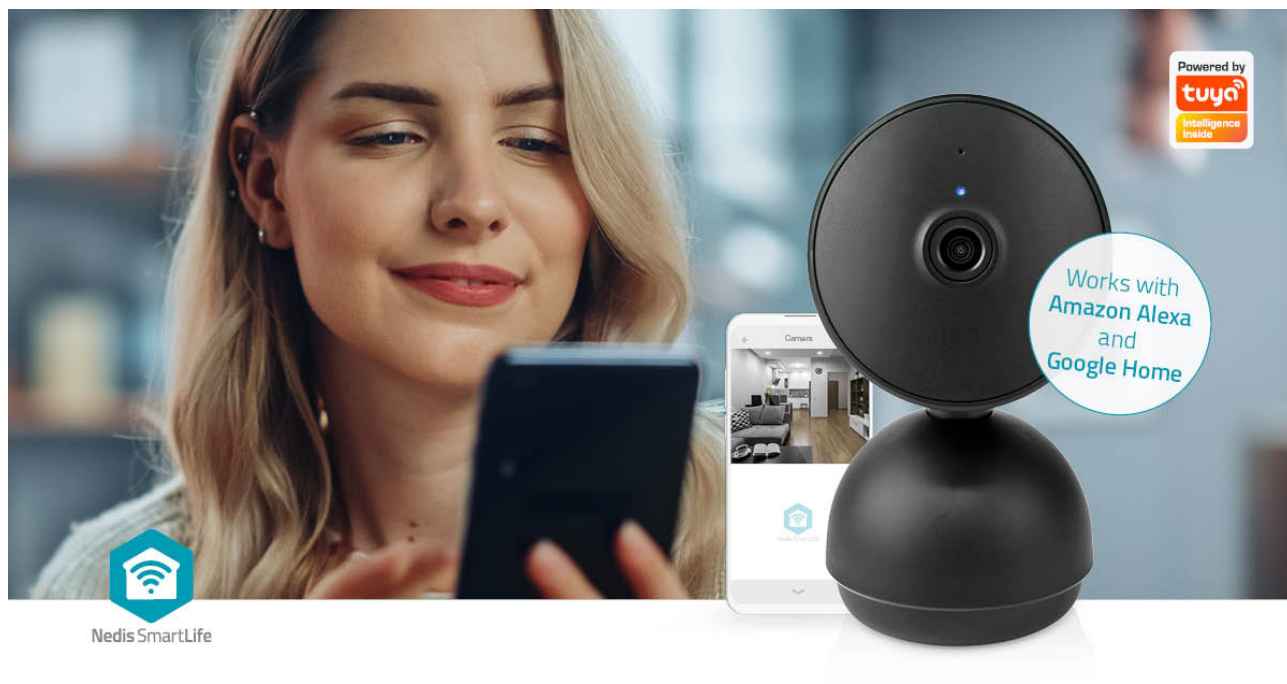

nedis

SmartLife Indoor Camera

Wi-Fi | Full HD 1080p | Pan tilt | Cloud Storage (optional) / microSD (not included) / Onvif | With motion sensor | Night vision | Black

Brand: Nedis | Article number: WIFICI22CBK | Product EAN number: 5412810414093

Inner Carton EAN: 5412810415212 | Outer Carton EAN: 5412810415229

This easy to use Smart Indoor IP Camera with a pan and tilt functionality to cover the whole room can be simply connected to your existing Wi-Fi network to monitor rooms of your house and record any sound or motion, whether you are at home or on the road. The Nedis SmartLife app notifies you in case of movement and noise, so you can intervene in time.

Full HD Resolution

You can keep an eye and react to everything you see in real time via the app. Thanks to the micro SD slot, you can store recordings on a micro SD card up to 128 GB (not included). It records in Full HD resolution (1920x1080 pixels) for complete clarity of the images captured. There is also an option to save the video material in our app via a cloud solution.

Pan and Tilt

Read more online

[Nedis.co.uk/WIFICI22CBK](https://nedis.co.uk/WIFICI22CBK)

Features

- Smart IP Indoor Camera - responds automatically to record any motion or sound in your room
- Easy to connect directly into your Wi-Fi network - no separate hub required
- With a pan and tilt functionality to cover the whole room
- Ideal for mobile monitoring of home, pets, children, etc.
- Motion and sound detection, both with adjustable sensitivity
- Two-way communication - to hear and speak to those in the room
- Full HD resolution - for crystal-clear footage capture