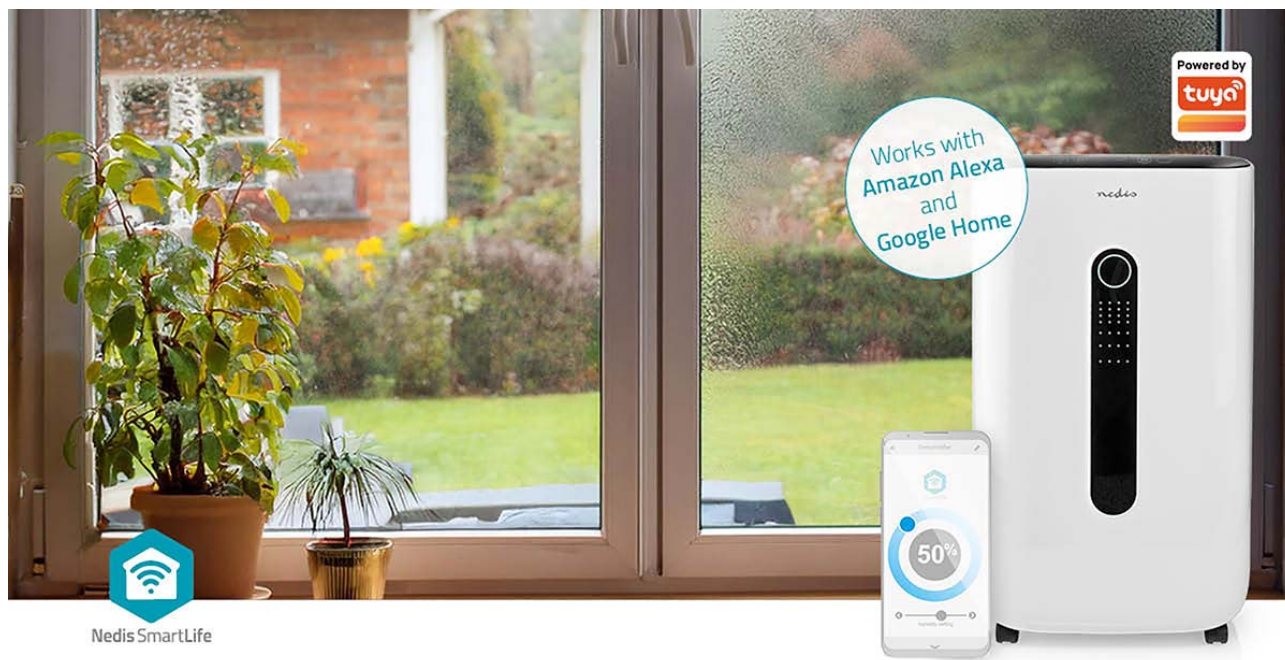

nedis

SmartLife Dehumidifier

Wi-Fi | 20 l/Day | Dehumidification / Continuous / Max+ / Dry laundry / Ventilation | Android™ / IOS | Adjustable hygostat | 195 m³/h

Brand: Nedis | Article number: DEHU20WTW | Product EAN number: 54 12810405985

Inner Carton EAN: | Outer Carton EAN:

This Nedis Smart dehumidifier is able to extract up to 20 litres* of moisture from the air per day. Therefore, it's the best way to prevent the build-up of mould, moisture and mildew in your home. A relative humidity of 50-70% is recommended for daily living. There are situations which have a higher or lower humidity level, such as basements, bathrooms or poorly insulated rooms. Equipped with two speed settings to create the perfect air flow for each setting.