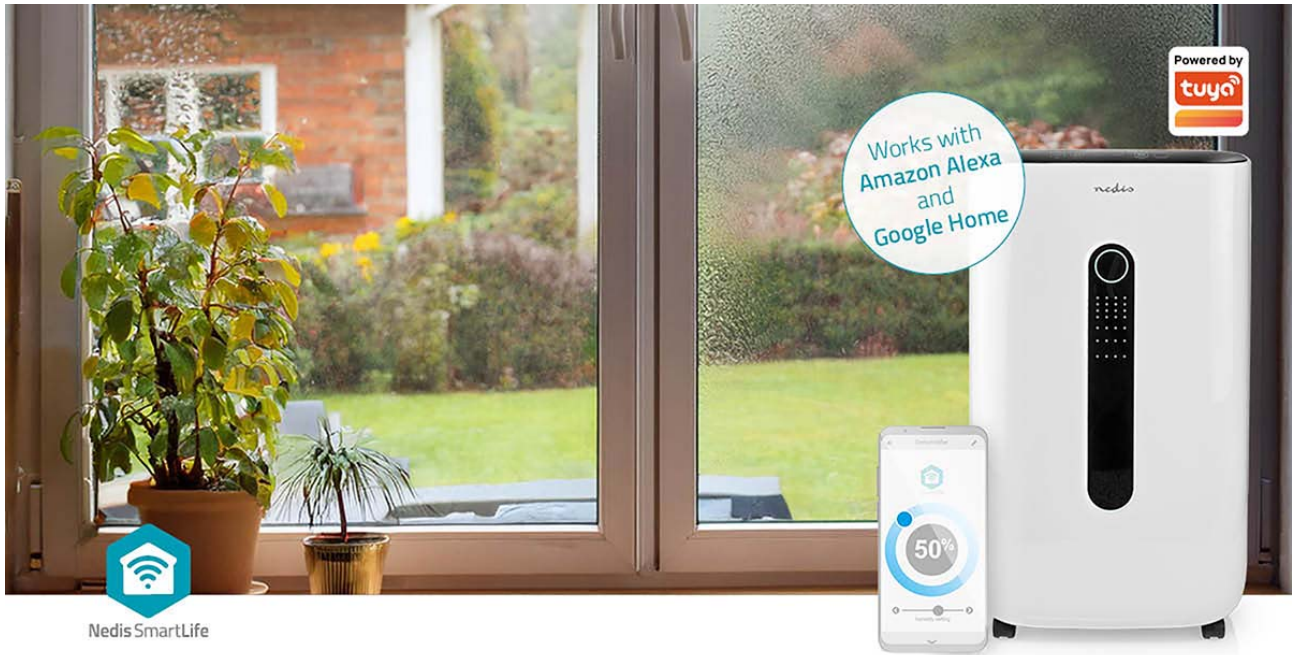

# SmartLife Dehumidifier

**Wi-Fi | 20 l/Day | Dehumidification / Continuous / Max+ / Dry laundry / Ventilation | Android™ / IOS | Adjustable hygostat | 195 m<sup>3</sup>/h**

Brand: Nedis | Article number: DEHU20WTW | Product EAN number: 5412810405985

Inner Carton EAN: | Outer Carton EAN:

This Nedis Smart dehumidifier is able to extract up to 20 litres\* of moisture from the air per day. Therefore, it's the best way to prevent the build-up of mould, moisture and mildew in your home. A relative humidity of 50-70% is recommended for daily living. There are situations which have a higher or lower humidity level, such as basements, bathrooms or poorly insulated rooms. Equipped with two speed settings to create the perfect air flow for each setting.