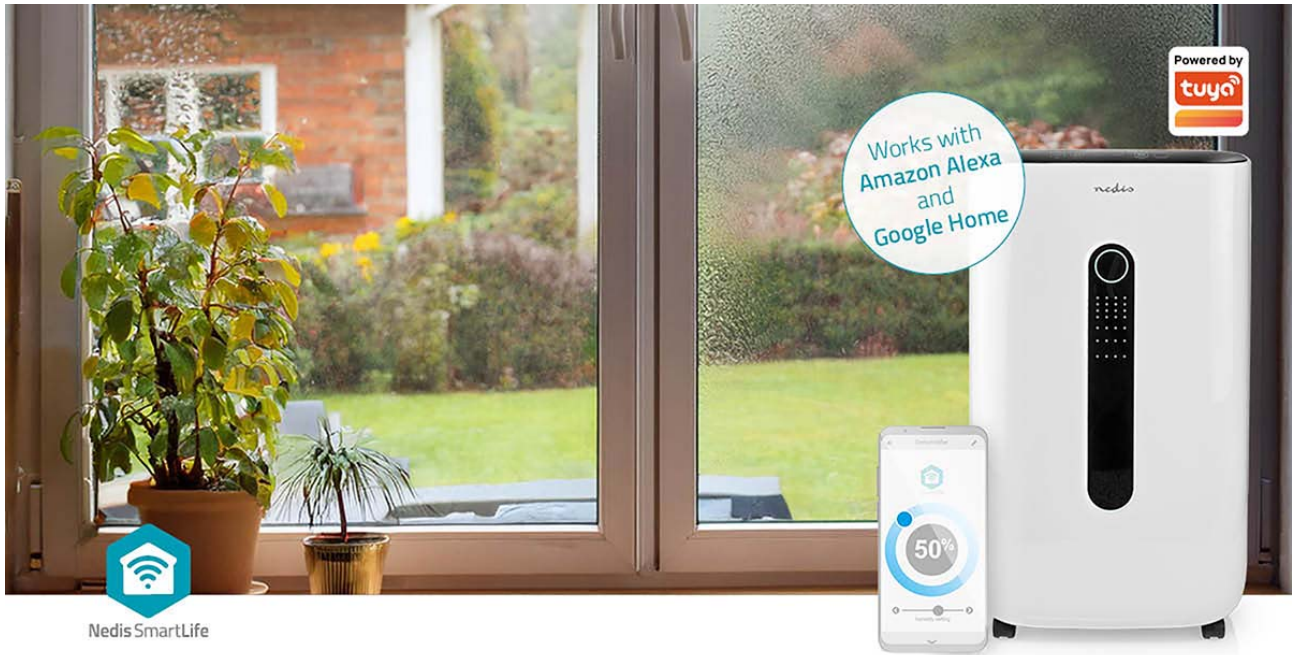

nedis

SmartLife Dehumidifier

Wi-Fi | 20 l/Day | Dehumidification / Continuous / Max+ / Dry laundry / Ventilation | Android™ / IOS | Adjustable hygostat | 195 m³/h

Brand: Nedis | Article number: DEHU20WTW | Product EAN number: 54 12810405985

Inner Carton EAN: | Outer Carton EAN:

This Nedis Smart dehumidifier is able to extract up to 20 litres* of moisture from the air per day. Therefore, it's the best way to prevent the build-up of mould, moisture and mildew in your home. A relative humidity of 50-70% is recommended for daily living. There are situations which have a higher or lower humidity level, such as basements, bathrooms or poorly insulated rooms. Equipped with two speed settings to create the perfect air flow for each setting.