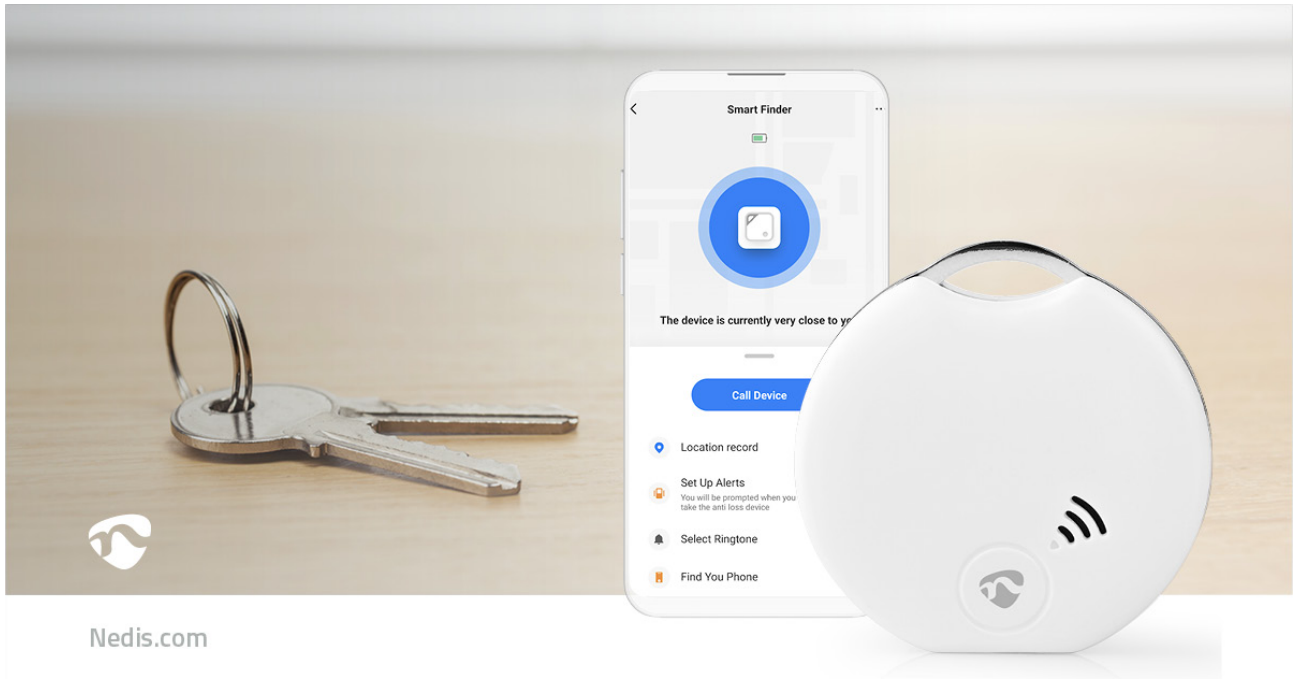

# Key Finder

**Battery Powered | 1x CR2032 | Batteries included | Bluetooth® version: 4.0 | Battery life up to: 1 year | White | 1 pcs**

Brand: Nedis | Article number: BTKF10WT | Product EAN number: 5412810401604

Inner Carton EAN: 5412810406913 | Outer Carton EAN: 5412810406920

With this Nedis SmartLife Bluetooth tracker you can easily find your valuable things like wallets, bags, keys, suitcases or even your mobile phone, but you can also use them to track your kids or pets and prevent them from getting lost. The small compact size tracker (ø 39mm) with Bluetooth 4.0 technology works within a radius of up to 50 meters.

## Features

- Tracker to help you find any lost things in seconds
- Ideal for wallets, bags, keys, suitcases or even your mobile phone
- 2-way functionality: find your keys with your phone, or your phone with your keys
- Bluetooth range up to 50 meters
- Loud speaker to hear from a distance or when it's in a pocket/bag
- 6 various ringtones and 2 volume levels
- App will play sound from phone, even when the phone was set to silent or vibrate only.