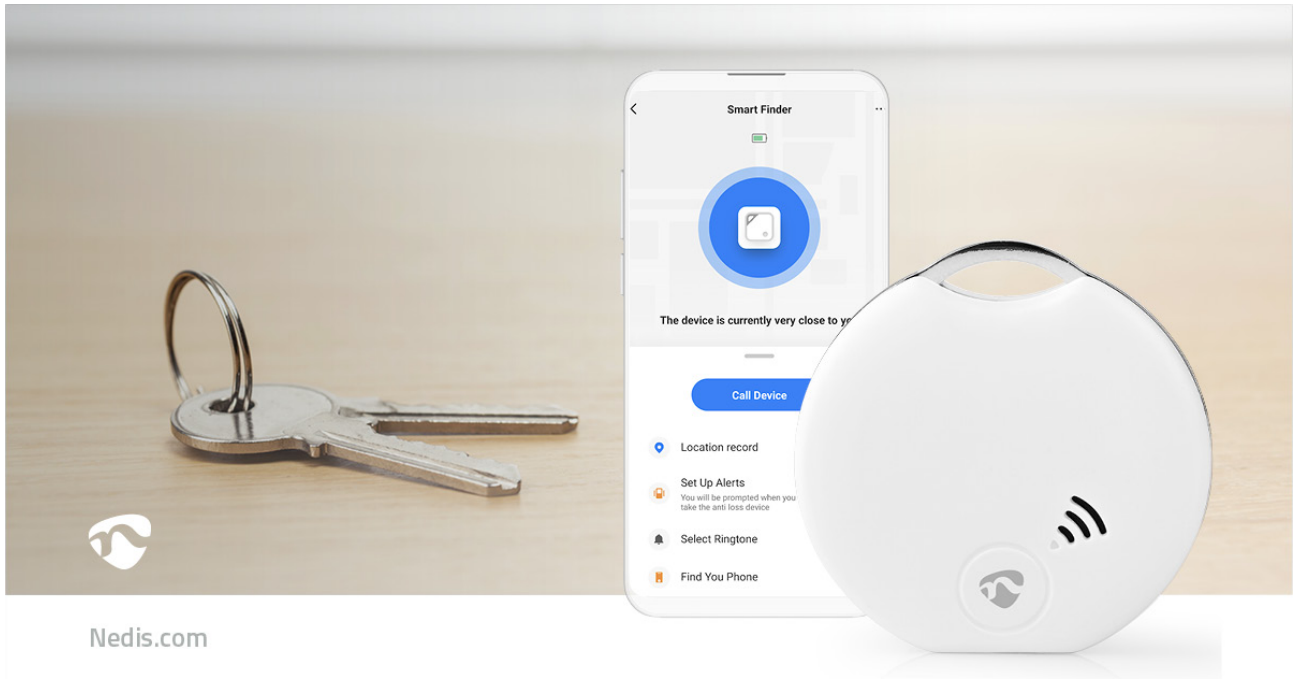

nedis

Key Finder

Battery Powered | 1x CR2032 | Batteries included | Bluetooth® version: 4.0 | Battery life up to: 1 year | White | 1 pcs

Brand: Nedis | Article number: BTKF10WT | Product EAN number: 5412810401604

Inner Carton EAN: 5412810406913 | Outer Carton EAN: 5412810406920

With this Nedis SmartLife Bluetooth tracker you can easily find your valuable things like wallets, bags, keys, suitcases or even your mobile phone, but you can also use them to track your kids or pets and prevent them from getting lost. The small compact size tracker (ø 39mm) with Bluetooth 4.0 technology works within a radius of up to 50 meters.

How does it work?

[Read more online](#)

Features

- Tracker to help you find any lost things in seconds
- Ideal for wallets, bags, keys, suitcases or even your mobile phone
- 2-way functionality: find your keys with your phone, or your phone with your keys
- Bluetooth range up to 50 meters
- Loud speaker to hear from a distance or when it's in a pocket/bag
- 6 various ringtones and 2 volume levels
- App will play sound from phone, even when the phone was set to silent or vibrate only.