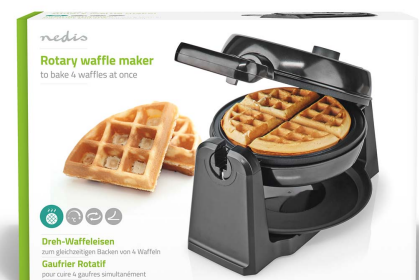

Nedis.co.uk/KAWP220FBK