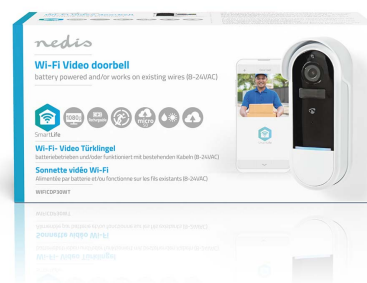

Nedis.co.uk/WIFICDP30WT