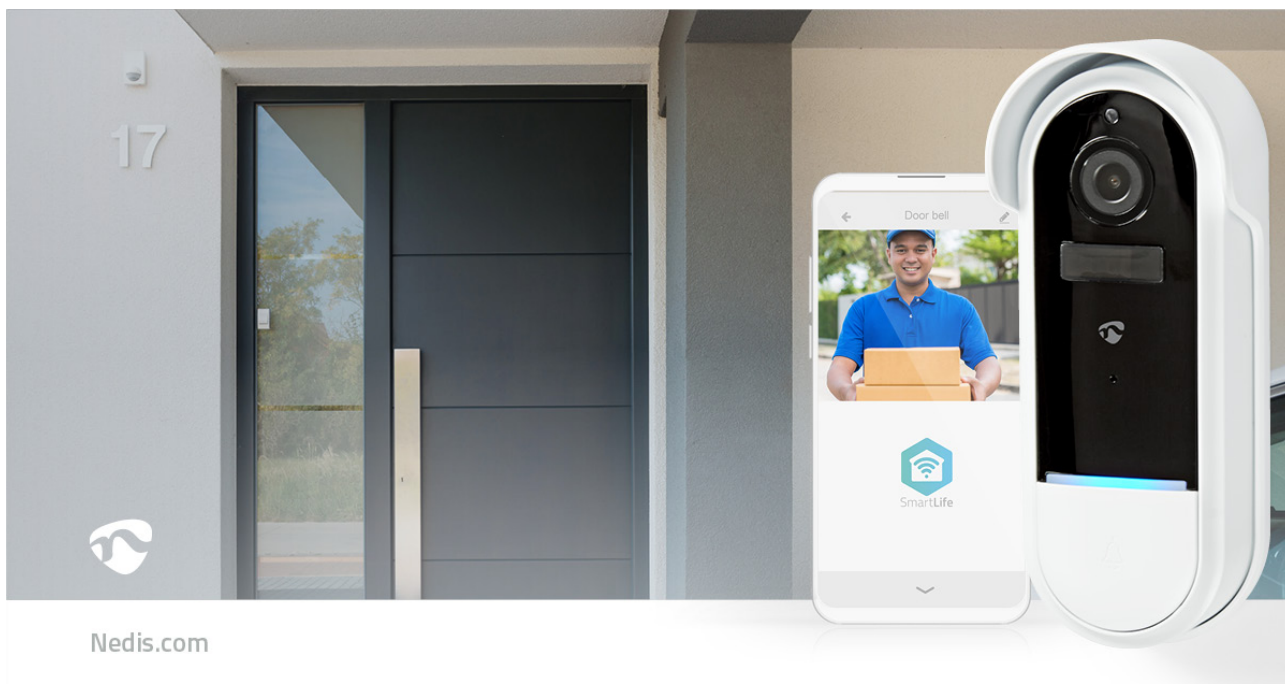

# SmartLife Video Doorbell

**Wi-Fi | Battery Powered / Transformer | Full HD 1080p | Cloud Storage (optional) / microSD (not included) | IP54 | With motion sensor | Night vision | White**

Brand: Nedis | Article number: WIFICDP30WT | Product EAN number: 5412810337330

Inner Carton EAN: 5412810401208 | Outer Carton EAN: 5412810401215

With this Nedis SmartLife video doorbell you always know there's someone at your door, no matter where you are. As soon as your visitor rings the doorbell or, thanks to the accurate PIR motion detector, even approaches your front door, you'll receive a push notification on your smartphone. You can then start a video call, asking the courier to drop off the parcel at your neighbours or tell that salesman you're not interested - all without opening the door.