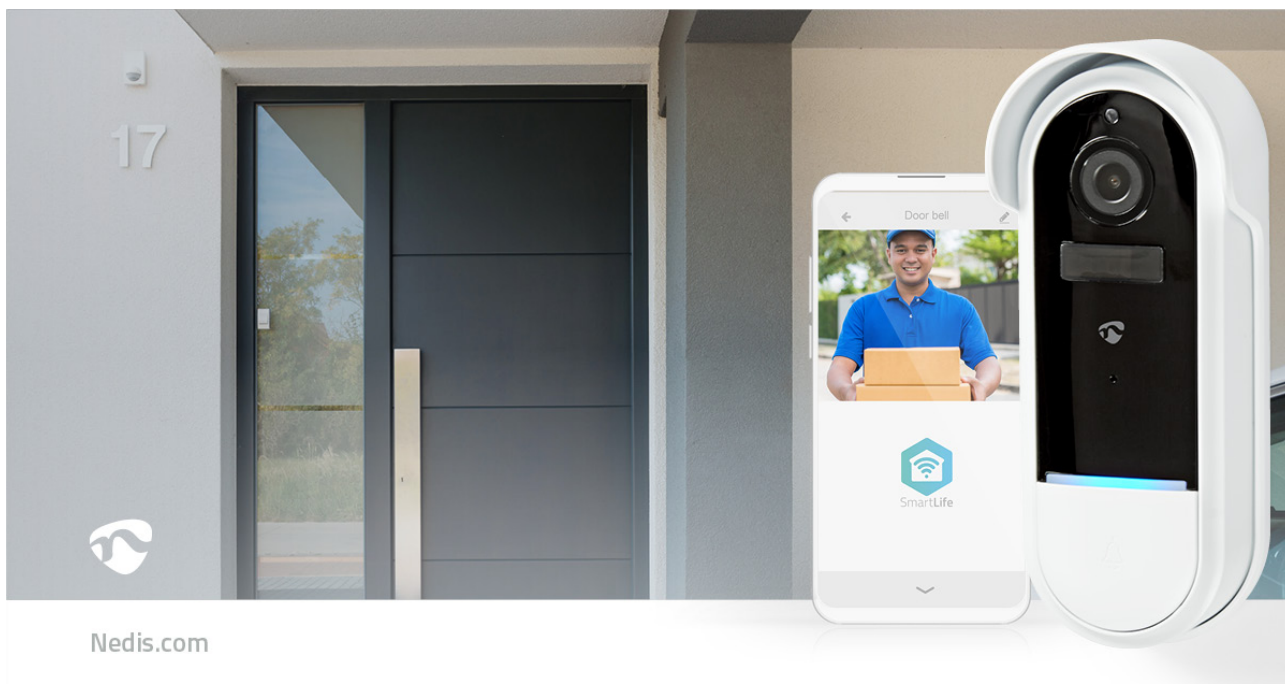

nedis

SmartLife Video Doorbell

Wi-Fi | Battery Powered / Transformer | Full HD 1080p | Cloud Storage (optional) / microSD (not included) | IP54 | With motion sensor | Night vision | White

Brand: Nedis | Article number: WIFICDP30WT | Product EAN number: 5412810337330

Inner Carton EAN: 5412810401208 | Outer Carton EAN: 5412810401215

With this Nedis SmartLife video doorbell you always know there's someone at your door, no matter where you are. As soon as your visitor rings the doorbell or, thanks to the accurate PIR motion detector, even approaches your front door, you'll receive a push notification on your smartphone. You can then start a video call, asking the courier to drop off the parcel at your neighbours or tell that salesman you're not interested - all without opening the door.

Read more online

Features

- Battery powered - offering a 100% wireless solution
- Battery lifetime up to 2 months in standby or 200 recordings on a single charge
- Charged using traditional doorbell transformer (12 - 24VAC) and existing wires or via micro USB
- Sends push notifications to your smartphone if someone approaches (PIR motion detector) or rings the bell
- Motion detection can also be deactivated (e.g. if your door faces the street directly)
- 2-way communication to talk to your visitors wherever you are