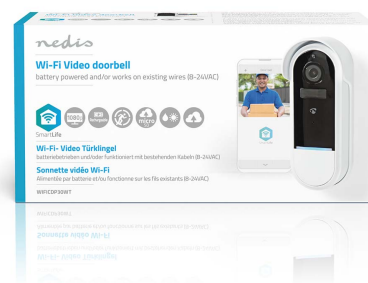

Nedis.co.uk/WIFICDP30WT