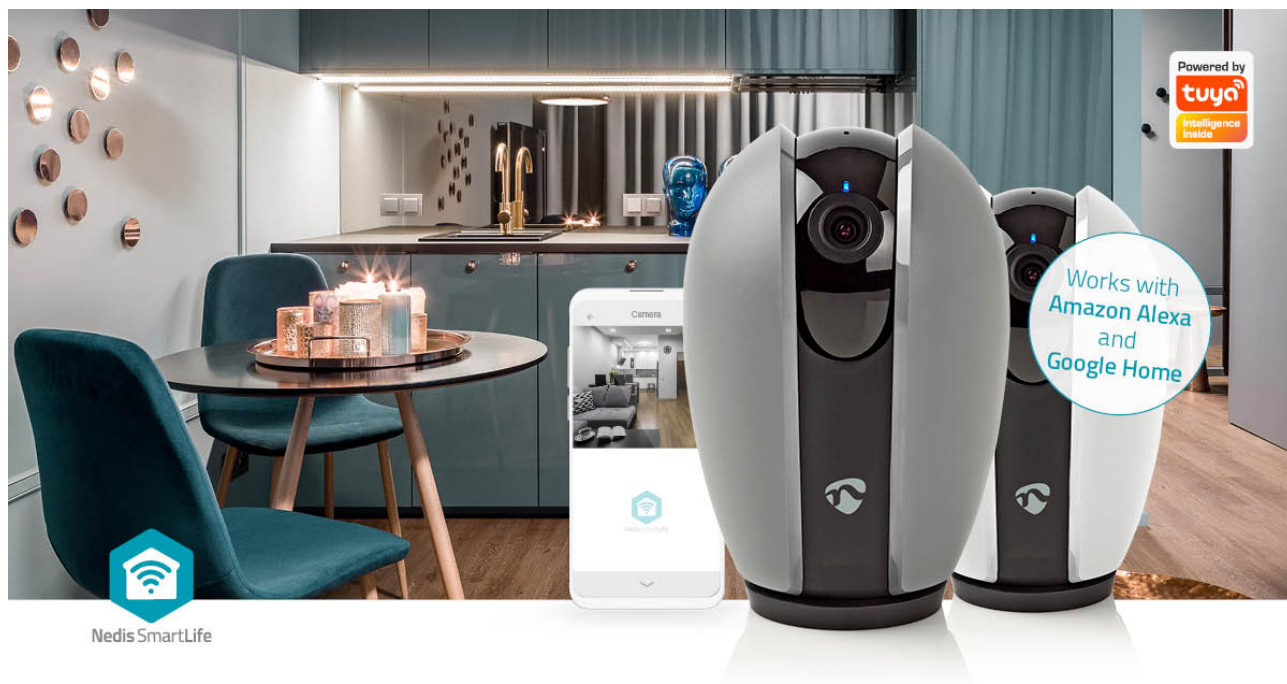

# SmartLife Indoor Camera

**Wi-Fi | Full HD 1080p | Pan tilt | Cloud Storage (optional) / microSD (not included) | With motion sensor | Night vision | Dark Grey / White**

Brand: Nedis | Article number: WIFICI21CGY | Product EAN number: 5412810337224

Inner Carton EAN: | Outer Carton EAN: 5412810349623

This easy to use Smart Indoor IP Camera with a pan and tilt functionality to cover the whole room can be simply connected to your existing Wi-Fi network to monitor rooms of your house and record any sound or motion, whether you are at home or on the road. The Nedis SmartLife app notifies you in case of movement and noise, so you can intervene in time.

## Full HD Resolution

You can keep an eye and react to everything you see in real time via the app. Thanks to the micro SD slot, you can store recordings on a micro SD card up to 128 GB (not included). It records in Full HD resolution (1920x1080 pixels) for complete clarity of the images captured. There is also an option to save the video material in our app via a cloud solution.