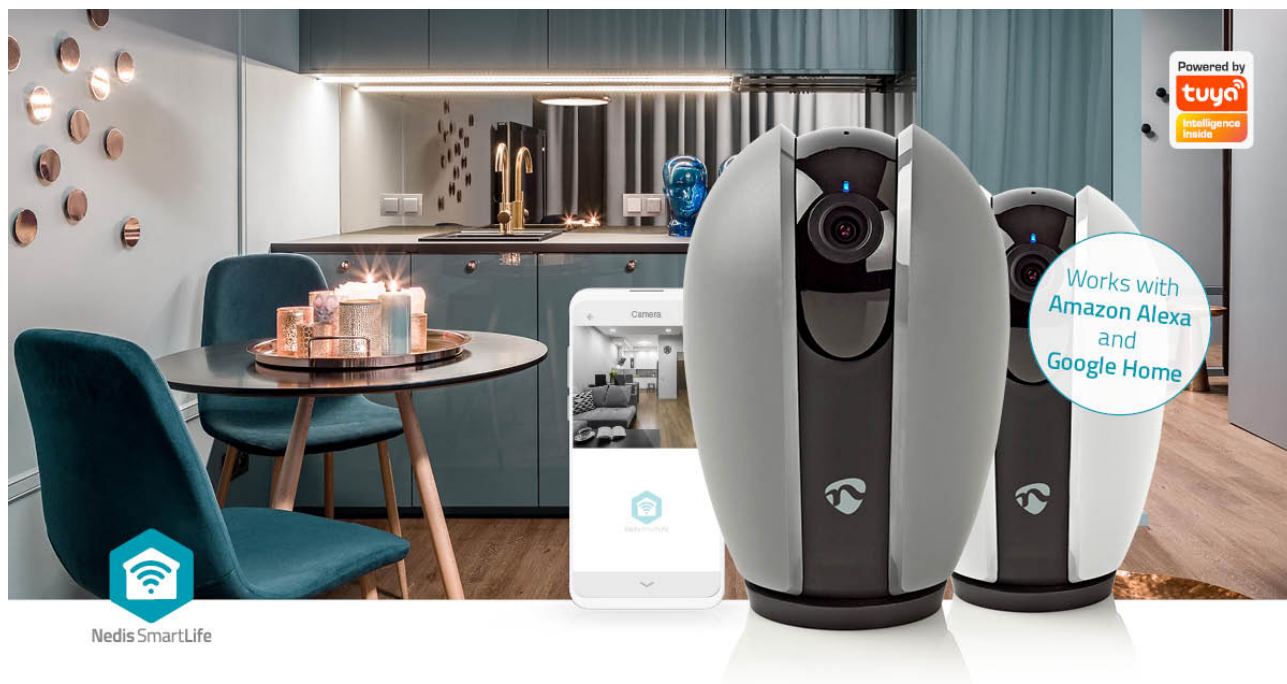

nedis

SmartLife Indoor Camera

Wi-Fi | Full HD 1080p | Pan tilt | Cloud Storage (optional) / microSD (not included) | With motion sensor | Night vision | Dark Grey / White

Brand: Nedis | Article number: WIFICI21CGY | Product EAN number: 5412810337224

Inner Carton EAN: | Outer Carton EAN: 5412810349623

This easy to use Smart Indoor IP Camera with a pan and tilt functionality to cover the whole room can be simply connected to your existing Wi-Fi network to monitor rooms of your house and record any sound or motion, whether you are at home or on the road. The Nedis SmartLife app notifies you in case of movement and noise, so you can intervene in time.

Full HD Resolution

You can keep an eye and react to everything you see in real time via the app. Thanks to the micro SD slot, you can store recordings on a micro SD card up to 128 GB (not included). It records in Full HD resolution (1920x1080 pixels) for complete clarity of the images captured. There is also an option to save the video material in our app via a cloud solution.

Pan and Tilt

Read more online

Features

- Smart IP Indoor Camera - responds automatically to record any motion or sound in your room
- Easy to connect directly into your Wi-Fi network - no separate hub required
- With a pan and tilt functionality to cover the whole room
- Ideal for mobile monitoring of home, pets, children, etc.
- Motion and sound detection, both with adjustable sensitivity
- Two-way communication - to hear and speak to those in the room
- Full HD resolution - for crystal-clear footage capture