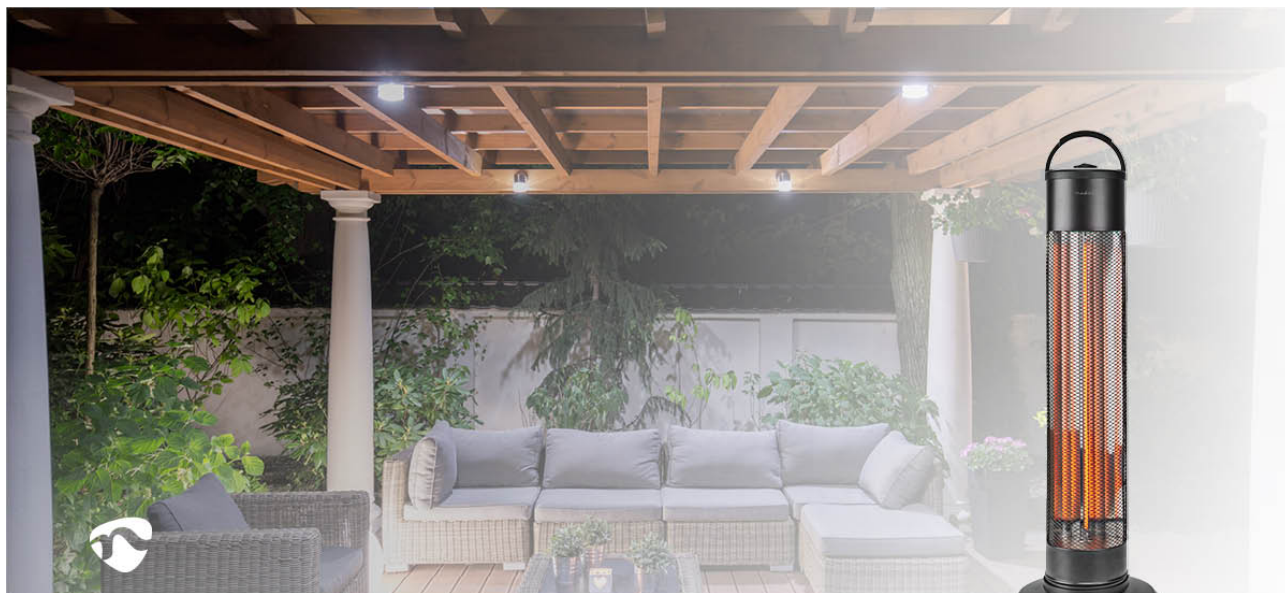

Nedis.com

Enjoy late summer nights or cold days on your terrace with this Nedis Floor Stand Terrace Heater. The modern sleek design has a height of 82 cm and a footprint of only 27 cm.

The carbon fiber lamp makes this floor stand very suitable for open spaces, even when there is a bit of wind. An exceptionally efficient carbon heating element with a heating capacity of 1200 Watt ensures effective heat radiation. It offers two heat settings (600 and 1200 W) for different heat demands. The oscillation function is ideal when more people are sitting around the patio heater.

The heater has an isolation class of IP24 and can be safely used in roofed outdoor areas.

## Features

- Modern sleek design with oscillation function
- Carbon element of 1200 Watt to heat a space up to 12 m<sup>2</sup>
- 2 heat settings, 600/1200, to meet different heat demands
- Oscillation function to evenly warm the air around the heater
- Thanks to the tip-over protection, the patio heater turns off automatically when it tips over
- The heater has an isolation class of IP24 and can be safely used in roofed outdoor areas