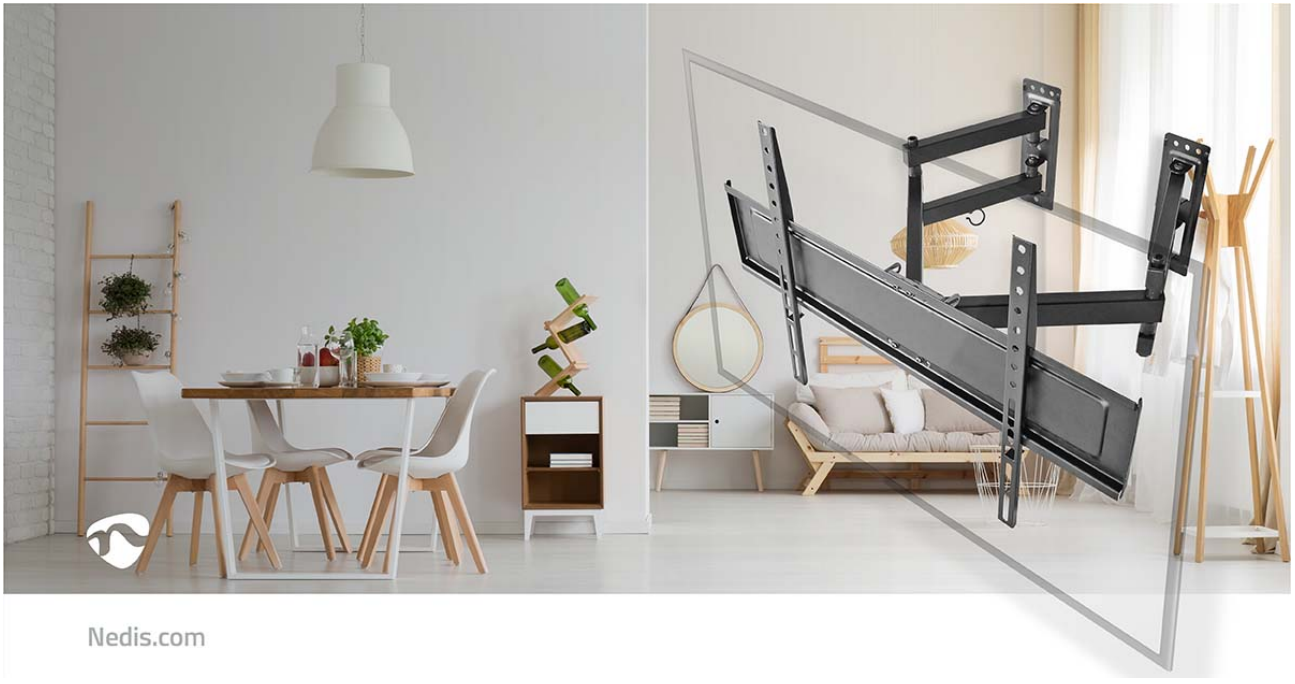

nedis

Full Motion TV Wall Mount

32 - 70 " | Maximum supported screen weight: 40 kg | Tilttable | Rotatable | Minimum wall distance: 80 mm | Maximum wall distance: 520 mm | 3 Pivot point(s) | Steel | Black

Brand: Nedis | Article number: TVWM5350BK | Product EAN number: 5412810335053

Inner Carton EAN: | Outer Carton EAN: 5412810405176

Nedis.com

This Nedis® full motion corner TV wall mount allows you to install it to wall corners, as well as flat walls. Adjust the position easily with the full motion functionality. The TV mount is suitable for most TV screens with a size of 32" up to 70" and a VESA hole pattern from a minimum of 100x100 mm to a maximum of 600x400 mm with a maximum weight of 40 kg. The integrated cable management elegantly hides any cables that are attached to the TV screen.

Features

- Fits most TV's - from 32" to 70"
- Allows you to install to wall corners - with full motion function and it works on different angled corner walls to save space
- Strength tested - to support TVs up to 40 kg
- Toolless tilt functionality - +5° ~-15° tilt range to create the best viewing angle
- Rotate functionality - rotate the TV from left to right in a range of 45°.
- Built-in level adjustment - ensures perfect positioning of up to +3° ~-3°