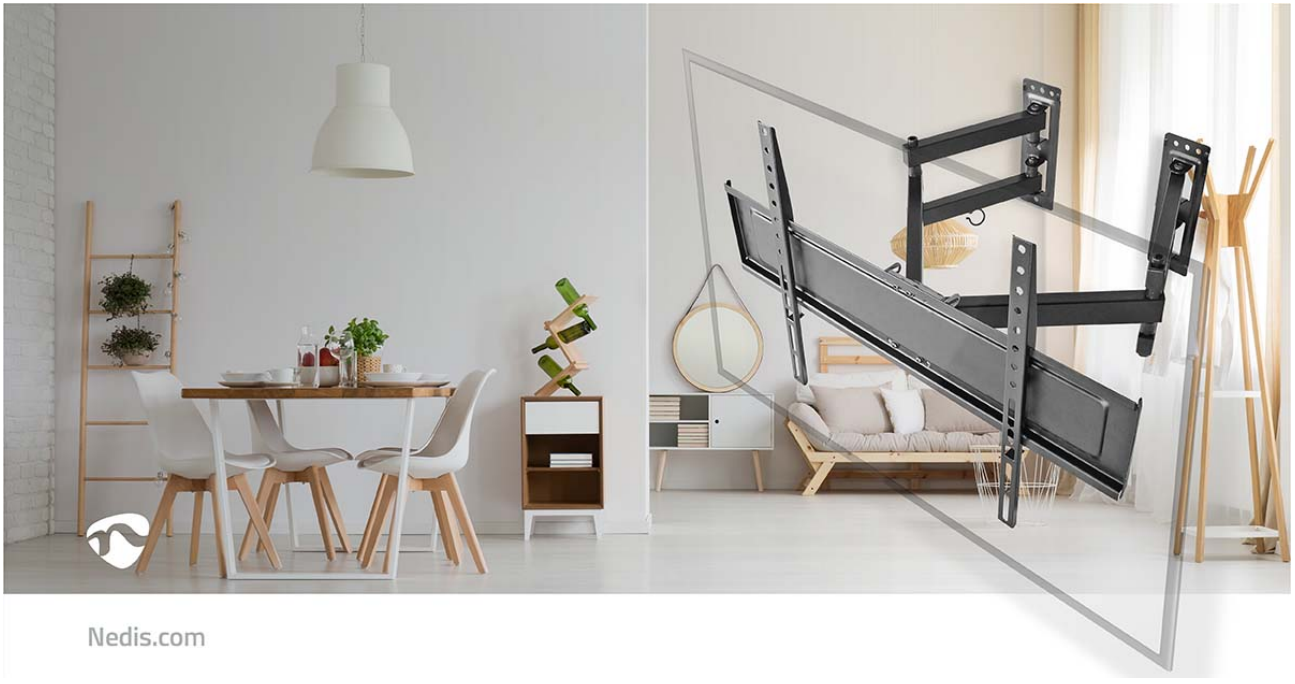

nedis

Full Motion TV Wall Mount

32 - 70 " | Maximum supported screen weight: 40 kg | Tilttable | Rotatable | Minimum wall distance: 80 mm | Maximum wall distance: 520 mm | 3 Pivot point(s) | Steel | Black

Brand: Nedis | Article number: TVWM5350BK | Product EAN number: 5412810335053

Inner Carton EAN: | Outer Carton EAN: 5412810405176

This Nedis® full motion corner TV wall mount allows you to install it to wall corners, as well as flat walls. Adjust the position easily with the full motion functionality. The TV mount is suitable for most TV screens with a size of 32" up to 70" and a VESA hole pattern from a minimum of 100x100 mm to a maximum of 600x400 mm with a maximum weight of 40 kg. The integrated cable management elegantly hides any cables that are attached to the TV screen.

Features

- Fits most TV's - from 32" to 70"
- Allows you to install to wall corners - with full motion function and it works on different angled corner walls to save space
- Strength tested - to support TVs up to 40 kg
- Toolless tilt functionality - +5° ~-15° tilt range to create the best viewing angle
- Rotate functionality - rotate the TV from left to right in a range of 45°.
- Built-in level adjustment - ensures perfect positioning of up to +3° ~-3°