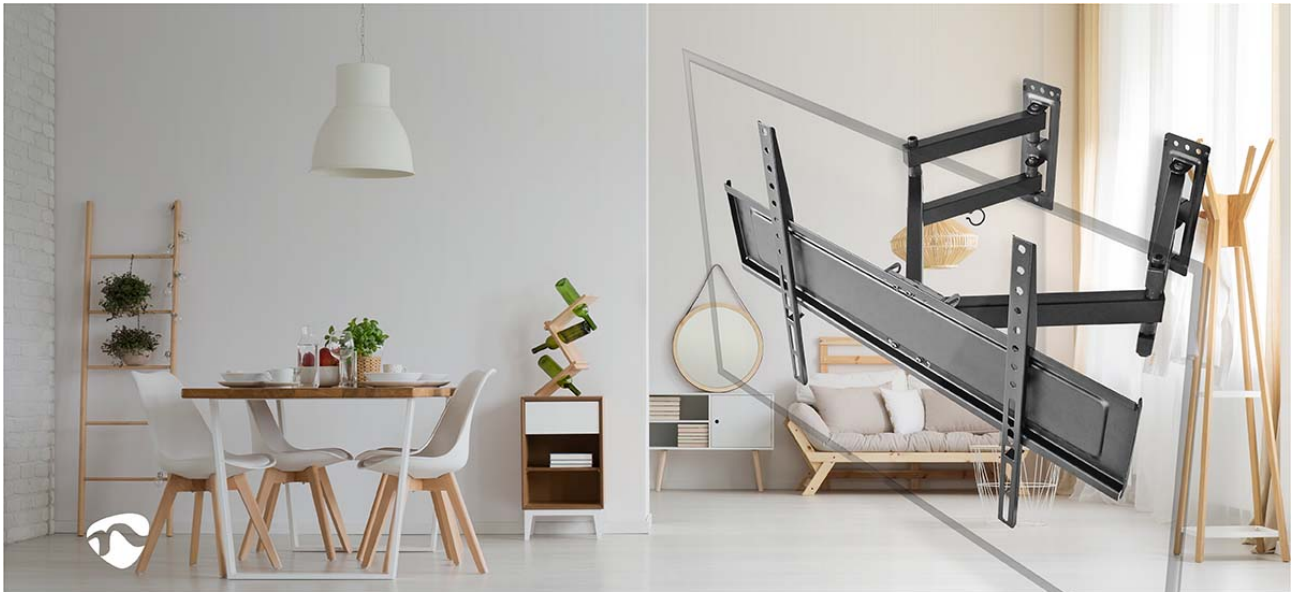

nedis

Full Motion TV Wall Mount

32 - 70 " | Maximum supported screen weight: 40 kg | Tilttable | Rotatable | Minimum wall distance: 80 mm | Maximum wall distance: 520 mm | 3 Pivot point(s) | Steel | Black

Brand: Nedis | Article number: TVWM5350BK | Product EAN number: 5412810335053

Inner Carton EAN: | Outer Carton EAN: 5412810405176

Nedis.com

This Nedis® full motion corner TV wall mount allows you to install it to wall corners, as well as flat walls. Adjust the position easily with the full motion functionality. The TV mount is suitable for most TV screens with a size of 32" up to 70" and a VESA hole pattern from a minimum of 100x100 mm to a maximum of 600x400 mm with a maximum weight of 40 kg. The integrated cable management elegantly hides any cables that are attached to the TV screen.

Features

- Fits most TV's - from 32" to 70"
- Allows you to install to wall corners - with full motion function and it works on different angled corner walls to save space
- Strength tested - to support TVs up to 40 kg
- Toolless tilt functionality - +5° ~-15° tilt range to create the best viewing angle
- Rotate functionality - rotate the TV from left to right in a range of 45°.
- Built-in level adjustment - ensures perfect positioning of up to +3° ~-3°