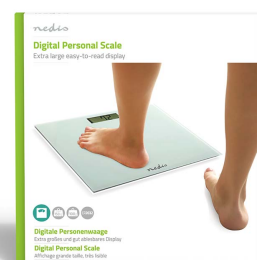

Nedis.co.uk/PESC500WT