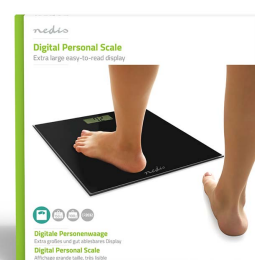

Nedis.co.uk/PESC500BK