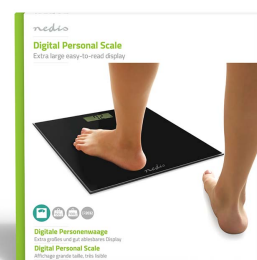

Nedis.co.uk/PESC500BK