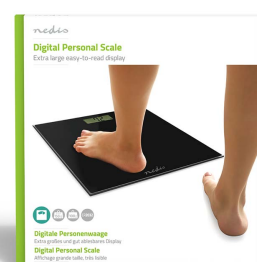

Nedis.co.uk/PESC500BK