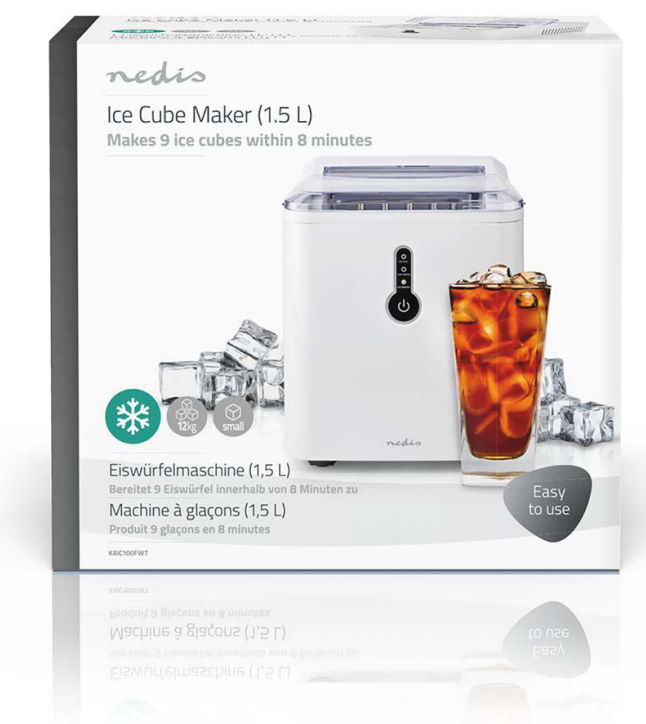

nedis Ice Cube Maker | KAIC100FWT

Nedis.com

1.5 l | Plastic

Brand: Nedis | Article number: KAIC100FWT | Product EAN number: 5412810334339 |
Inner Carton EAN: | Outer Carton EAN:

Features

- Compact design
- Simple and electronic use
- Removable bowl for easy maintenance and cleaning
- Water tank capacity of 1.5 L
- Ice cube production rate: 8 min
- Up to 12 kg of ice per day - always on hand
- Low water level indicator
- Full basket indicator
- Large, transparent viewing window

Nedis.co.uk/KAIC100FWT