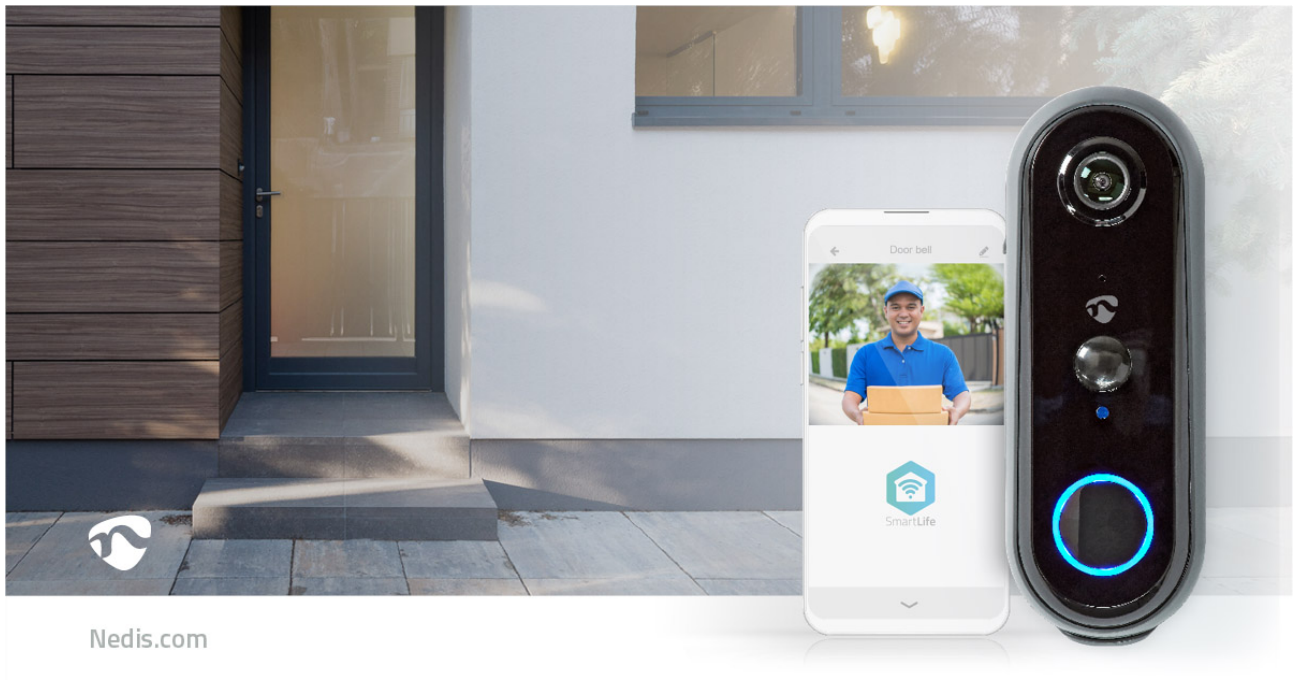

nedis

SmartLife Video Doorbell

Wi-Fi | Battery Powered | Full HD 1080p | Cloud Storage (optional) / microSD (not included) | IP54 | With motion sensor | Night vision | Grey

Brand: Nedis | Article number: WIFICDP20GY | Product EAN number: 5412810330287
Inner Carton EAN: 5412810396085 | Outer Carton EAN: 5412810382262

Nedis.com

With this Nedis SmartLife video doorbell you always know there's someone at your door, no matter where you are. As soon as your visitor rings the doorbell or, thanks to the accurate PIR motion detector, even approaches your front door, you'll receive a push notification on your smartphone. You can then start a video call, asking the courier to drop off the parcel at your neighbours or tell that salesman you're not interested - all without opening the door.

Given that you're able to respond from any location in the world as long as your smartphone has an internet connection, this also increases home security, by making it seem like you're at home.

[Read more online](#)

[Nedis.co.uk/WIFICDP20GY](https://nedis.co.uk/WIFICDP20GY)

Features

- Sends push notifications to your smartphone if someone approaches (PIR motion detector) or rings the bell
- Battery powered - offering a 100% wireless solution
- Motion detection can also be deactivated (e.g. if your door faces the street directly)
- 2-way communication to talk to your visitors wherever you are
- Full HD recording (1080p) and digital zoom on your smartphone for a detailed view
- Recordings are stored on a MicroSD card up to 128 GB (not incl.) - watch back what happened