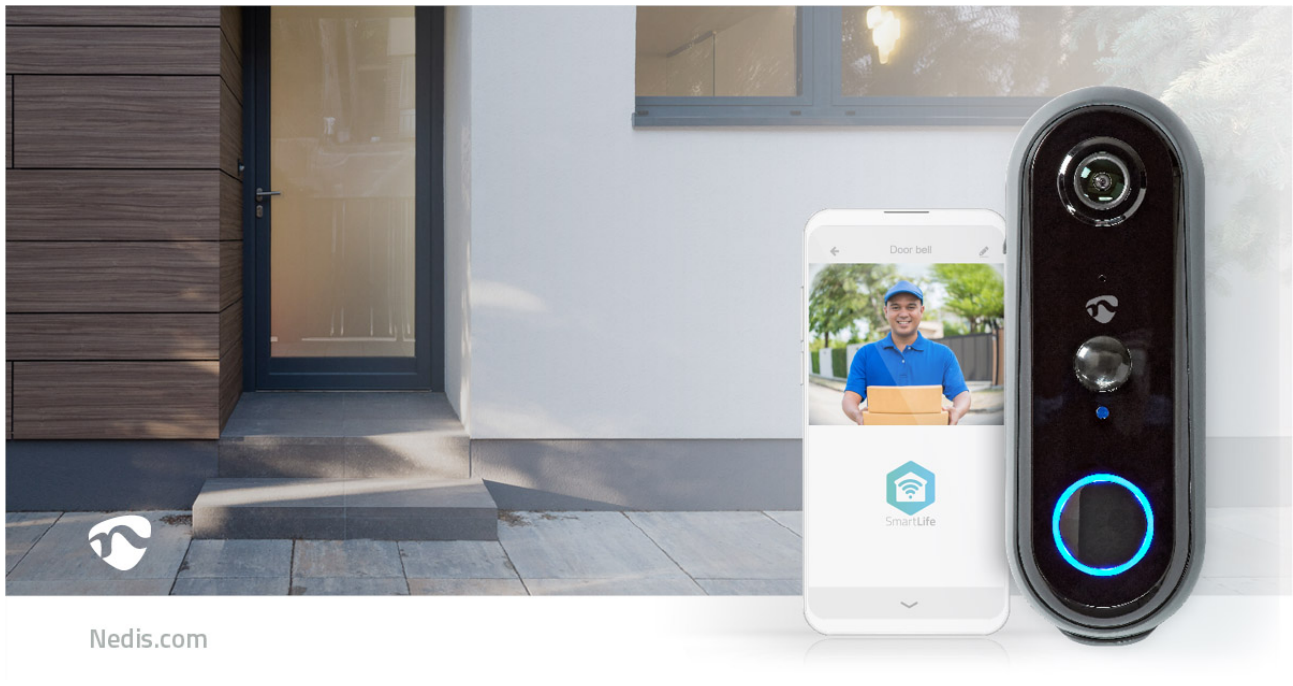

# SmartLife Video Doorbell

**Wi-Fi | Battery Powered | Full HD 1080p | Cloud Storage (optional) / microSD (not included) | IP54 | With motion sensor | Night vision | Grey**

Brand: Nedis | Article number: WIFICDP20GY | Product EAN number: 5412810330287

Inner Carton EAN: 5412810396085 | Outer Carton EAN: 5412810382262

With this Nedis SmartLife video doorbell you always know there's someone at your door, no matter where you are. As soon as your visitor rings the doorbell or, thanks to the accurate PIR motion detector, even approaches your front door, you'll receive a push notification on your smartphone. You can then start a video call, asking the courier to drop off the parcel at your neighbours or tell that salesman you're not interested - all without opening the door.

Given that you're able to respond from any location in the world as long as your smartphone has an internet connection, this also increases home security, by making it seem like you're at home.

[Read more online](#)

## Features

- Sends push notifications to your smartphone if someone approaches (PIR motion detector) or rings the bell
- Battery powered - offering a 100% wireless solution
- Motion detection can also be deactivated (e.g. if your door faces the street directly)
- 2-way communication to talk to your visitors wherever you are
- Full HD recording (1080p) and digital zoom on your smartphone for a detailed view
- Recordings are stored on a MicroSD card up to 128 GB (not incl.) - watch back what happened