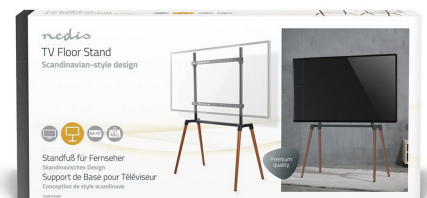

# TV Floor Stand

**60 - 75 " | Maximum supported screen weight: 40 kg | Scandinavian Design | Anti-tip strap | Snap-lock | Aluminium / Steel | Black**

Brand: Nedis | Article number: TVSM7250BK | Product EAN number: 5412810328864

Inner Carton EAN: | Outer Carton EAN: 5412810385522

This Nedis TV floor stand has with its distinctive Scandinavian design a warm wooden finish and simple, elegant design that fits in almost every interior. Suitable for big TV screens from 60" up to 75" screens and can hold TVs up to a weight of 40 kg. The built-in cable management prevents messy cables around the TV and keeps the space clean.

## Features

- Suitable for TV sizes from 60" to 75"
- Strength tested - to support TVs up to 40 kg
- Scandinavian style quadpod stand
- Snap lock system - for easy and quick assembly
- Cable management - to keep everything organized
- Rubber pads - to prevent slips and floor scratches
- Anti-tip TV safety strap - to ensure children's safety
- The dimensions of this stand are 944 x 505 x 1475 mm
- Suitable for VESA mounting interfaces: 200x200, 300x200, 300x300, 400x200, 400x300, 400x400, and 600x400