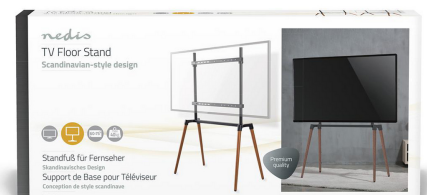

nedis

TV Floor Stand

60 - 75 " | Maximum supported screen weight: 40 kg | Scandinavian Design | Anti-tip strap | Snap-lock | Aluminium / Steel | Black

Brand: Nedis | Article number: TVSM7250BK | Product EAN number: 5412810328864

Inner Carton EAN: | Outer Carton EAN: 5412810385522

This Nedis TV floor stand has with its distinctive Scandinavian design a warm wooden finish and simple, elegant design that fits in almost every interior. Suitable for big TV screens from 60" up to 75" screens and can hold TVs up to a weight of 40 kg. The built-in cable management prevents messy cables around the TV and keeps the space clean.

Four non-slip rubberized pads are designed to protect your hardwood or tile floors from scratches. Combine this with the fact that four legs make this stand very stable, and that this stand has an anti-tip TV safety strap that prevents the TV from falling and you are ensured that the stand itself, the floor and the TV screen are always protected, and ensures the children's safety.

Read more online

Features

- Suitable for TV sizes from 60" to 75"
- Strength tested - to support TVs up to 40 kg
- Scandinavian style quadpod stand
- Snap lock system - for easy and quick assembly
- Cable management - to keep everything organized
- Rubber pads - to prevent slips and floor scratches
- Anti-tip TV safety strap - to ensure children's safety
- The dimensions of this stand are 944 x 505 x 1475 mm
- Suitable for VESA mounting interfaces: 200x200, 300x200, 300x300, 400x200, 400x300, 400x400, and 600x400