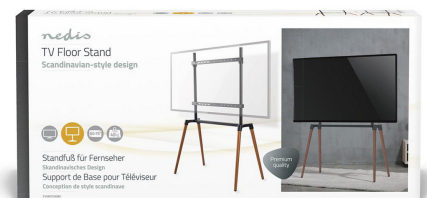

# TV Floor Stand

**60 - 75 " | Maximum supported screen weight: 40 kg | Scandinavian Design | Anti-tip strap | Snap-lock | Aluminium / Steel | Black**

Brand: Nedis | Article number: TVSM7250BK | Product EAN number: 5412810328864

Inner Carton EAN: | Outer Carton EAN: 5412810385522

This Nedis TV floor stand has with its distinctive Scandinavian design a warm wooden finish and simple, elegant design that fits in almost every interior. Suitable for big TV screens from 60" up to 75" screens and can hold TVs up to a weight of 40 kg. The built-in cable management prevents messy cables around the TV and keeps the space clean.

## Features

- Suitable for TV sizes from 60" to 75"
- Strength tested - to support TVs up to 40 kg
- Scandinavian style quadpod stand
- Snap lock system - for easy and quick assembly
- Cable management - to keep everything organized
- Rubber pads - to prevent slips and floor scratches
  
- Anti-tip TV safety strap - to ensure children's safety
- The dimensions of this stand are 944 x 505 x 1475 mm
- Suitable for VESA mounting interfaces: 200x200, 300x200, 300x300, 400x200, 400x300, 400x400, and 600x400