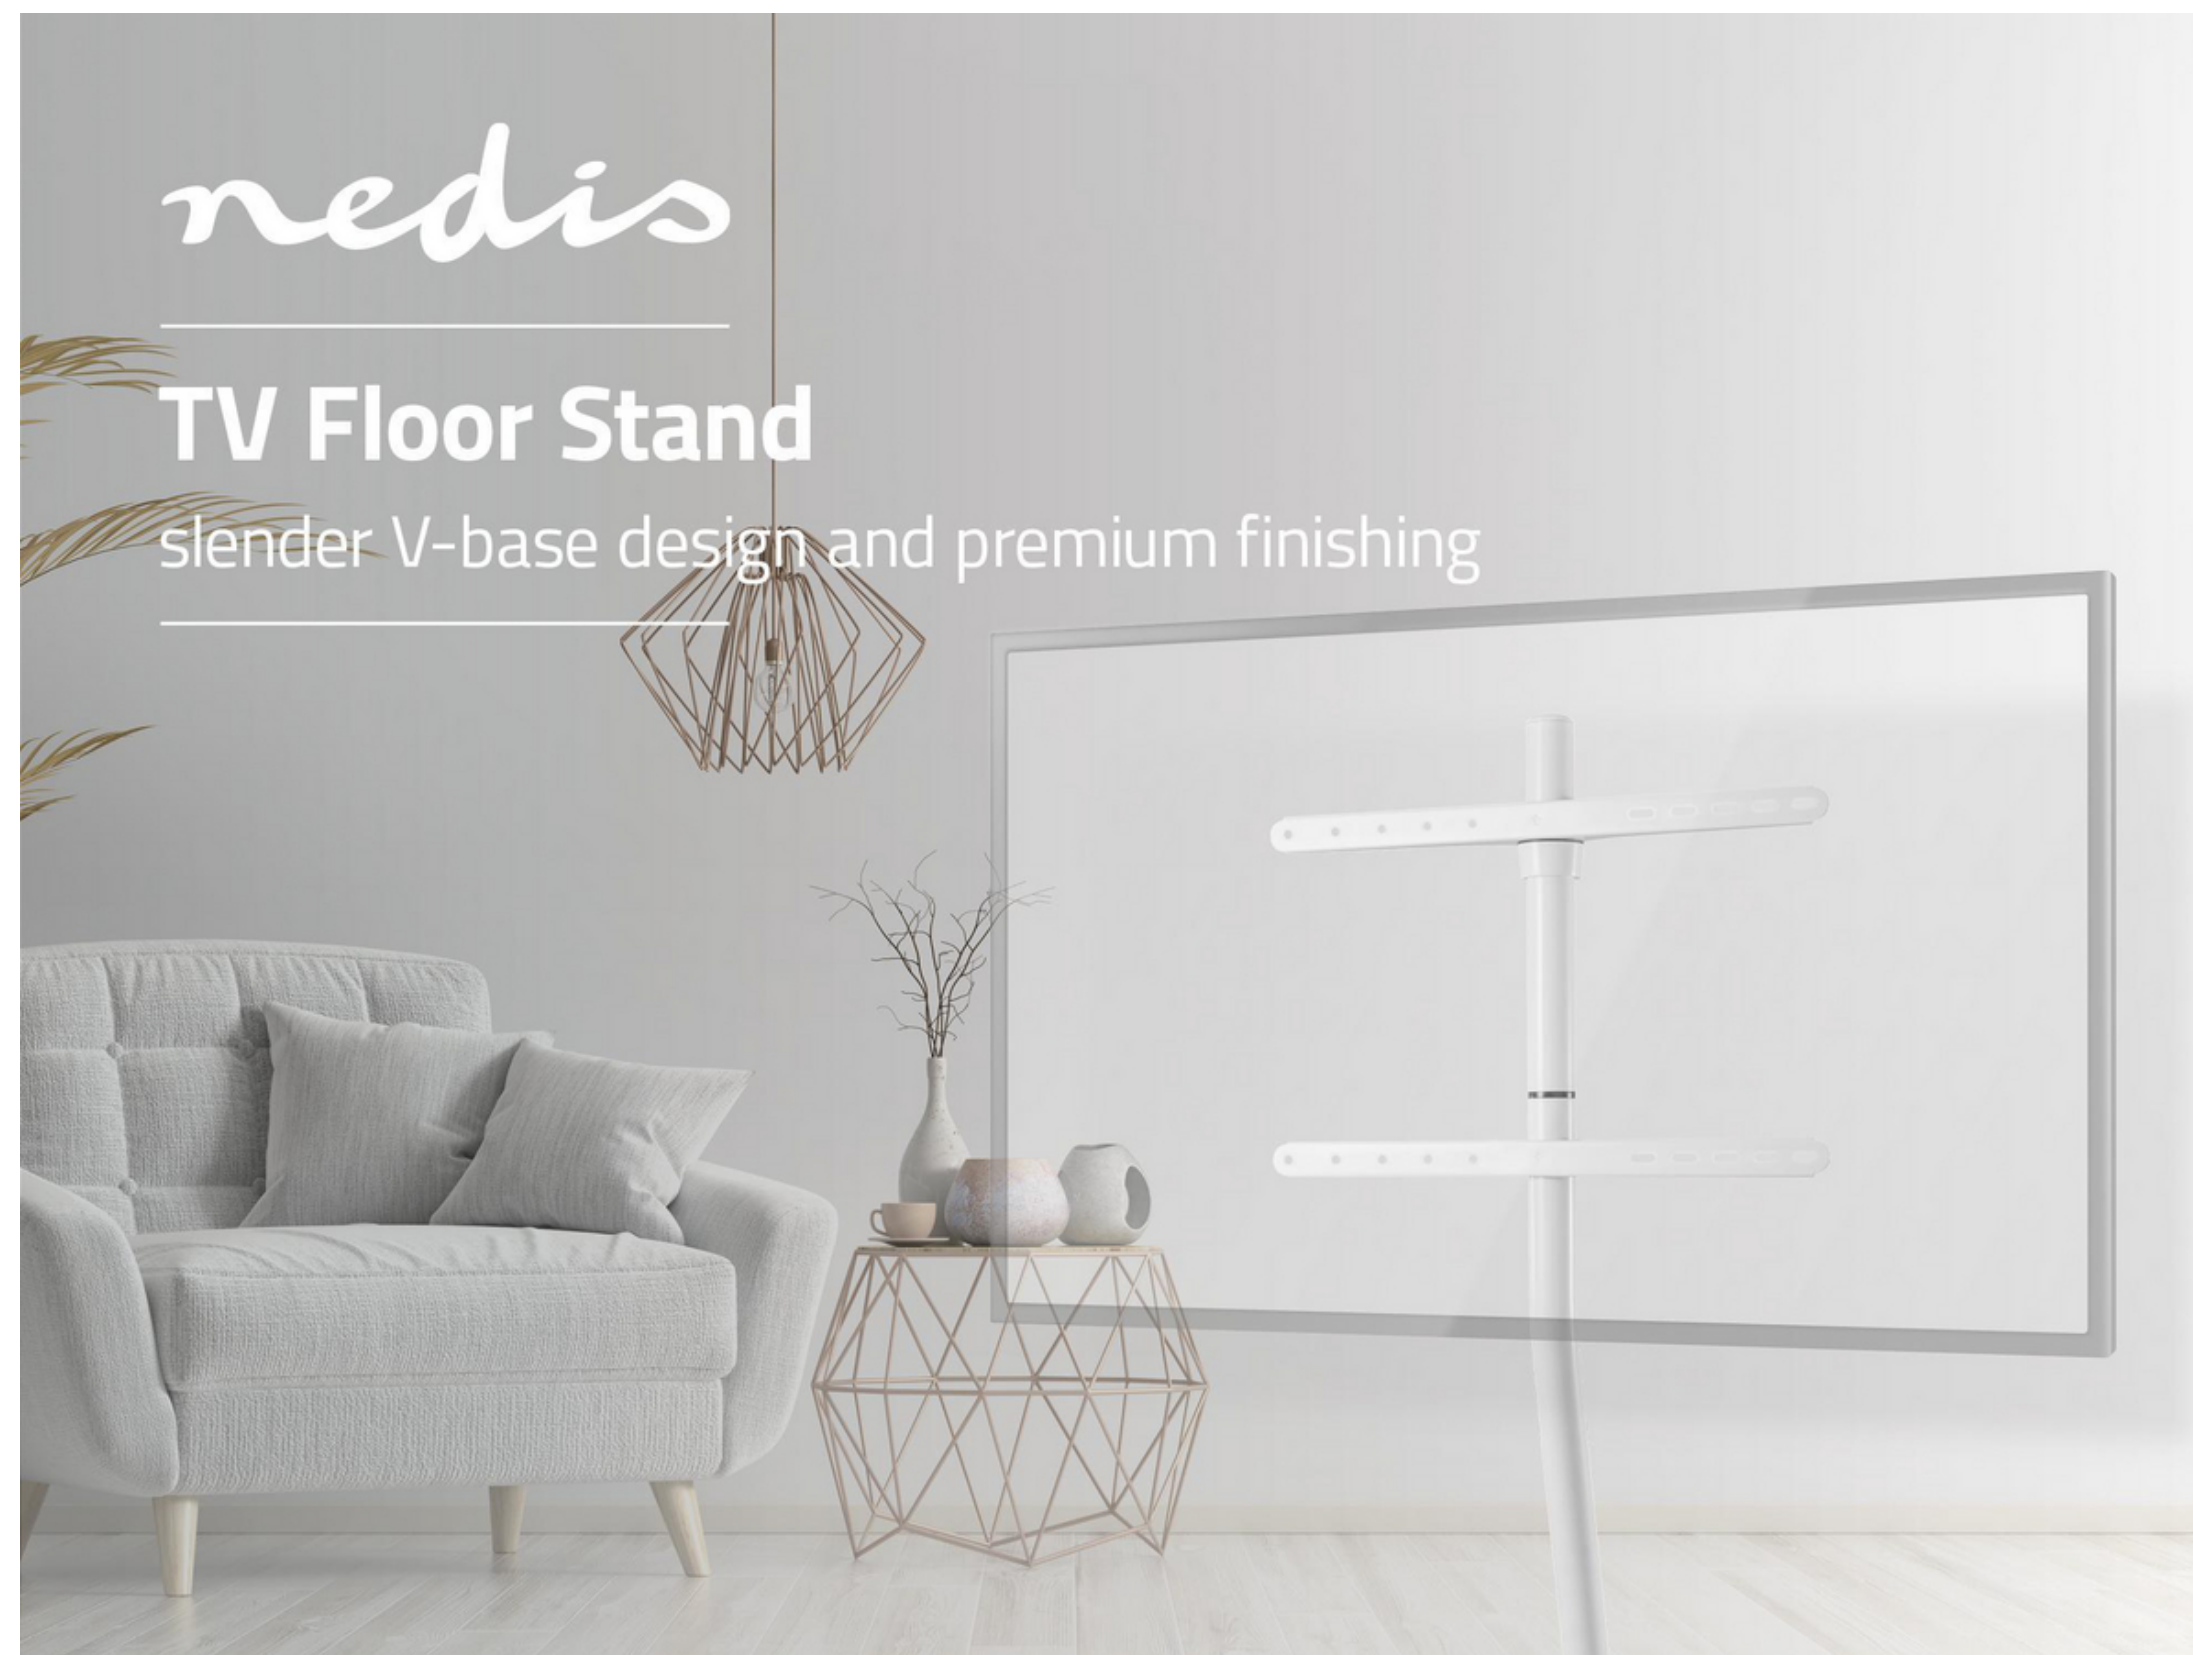

# nedis TV Floor Stand | TVSM5250WT

nedis

## TV Floor Stand

slender V-base design and premium finishing

**49 - 70 " | Maximum supported screen weight: 40 kg | V-shape Design | Anti-tip strap | Snap-lock | Aluminium / Steel | White**

Brand: Nedis | Article number: TVSM5250WT | Product EAN number: 5412810328840 | Inner Carton EAN: | Outer Carton EAN: 5412810385485

### Features

- Suitable for TV sizes from 49" to 70"
- Strength tested - to support TVs up to 40 kg
- V-Base design - providing a premium quality look
- Snap lock - for quick and easy assembly
- Cable management - to keep everything organized
- Rubber pads - to prevent slips and floor-scratches
- Anti-tip TV safety strap - to ensure children's safety
- The dimensions of this stand are 887 x 516 x 1345 mm
- Suitable for VESA mounting interfaces: 200x200, 300x200, 300x300, 400x200, 400x300, 400x400, and 600x400