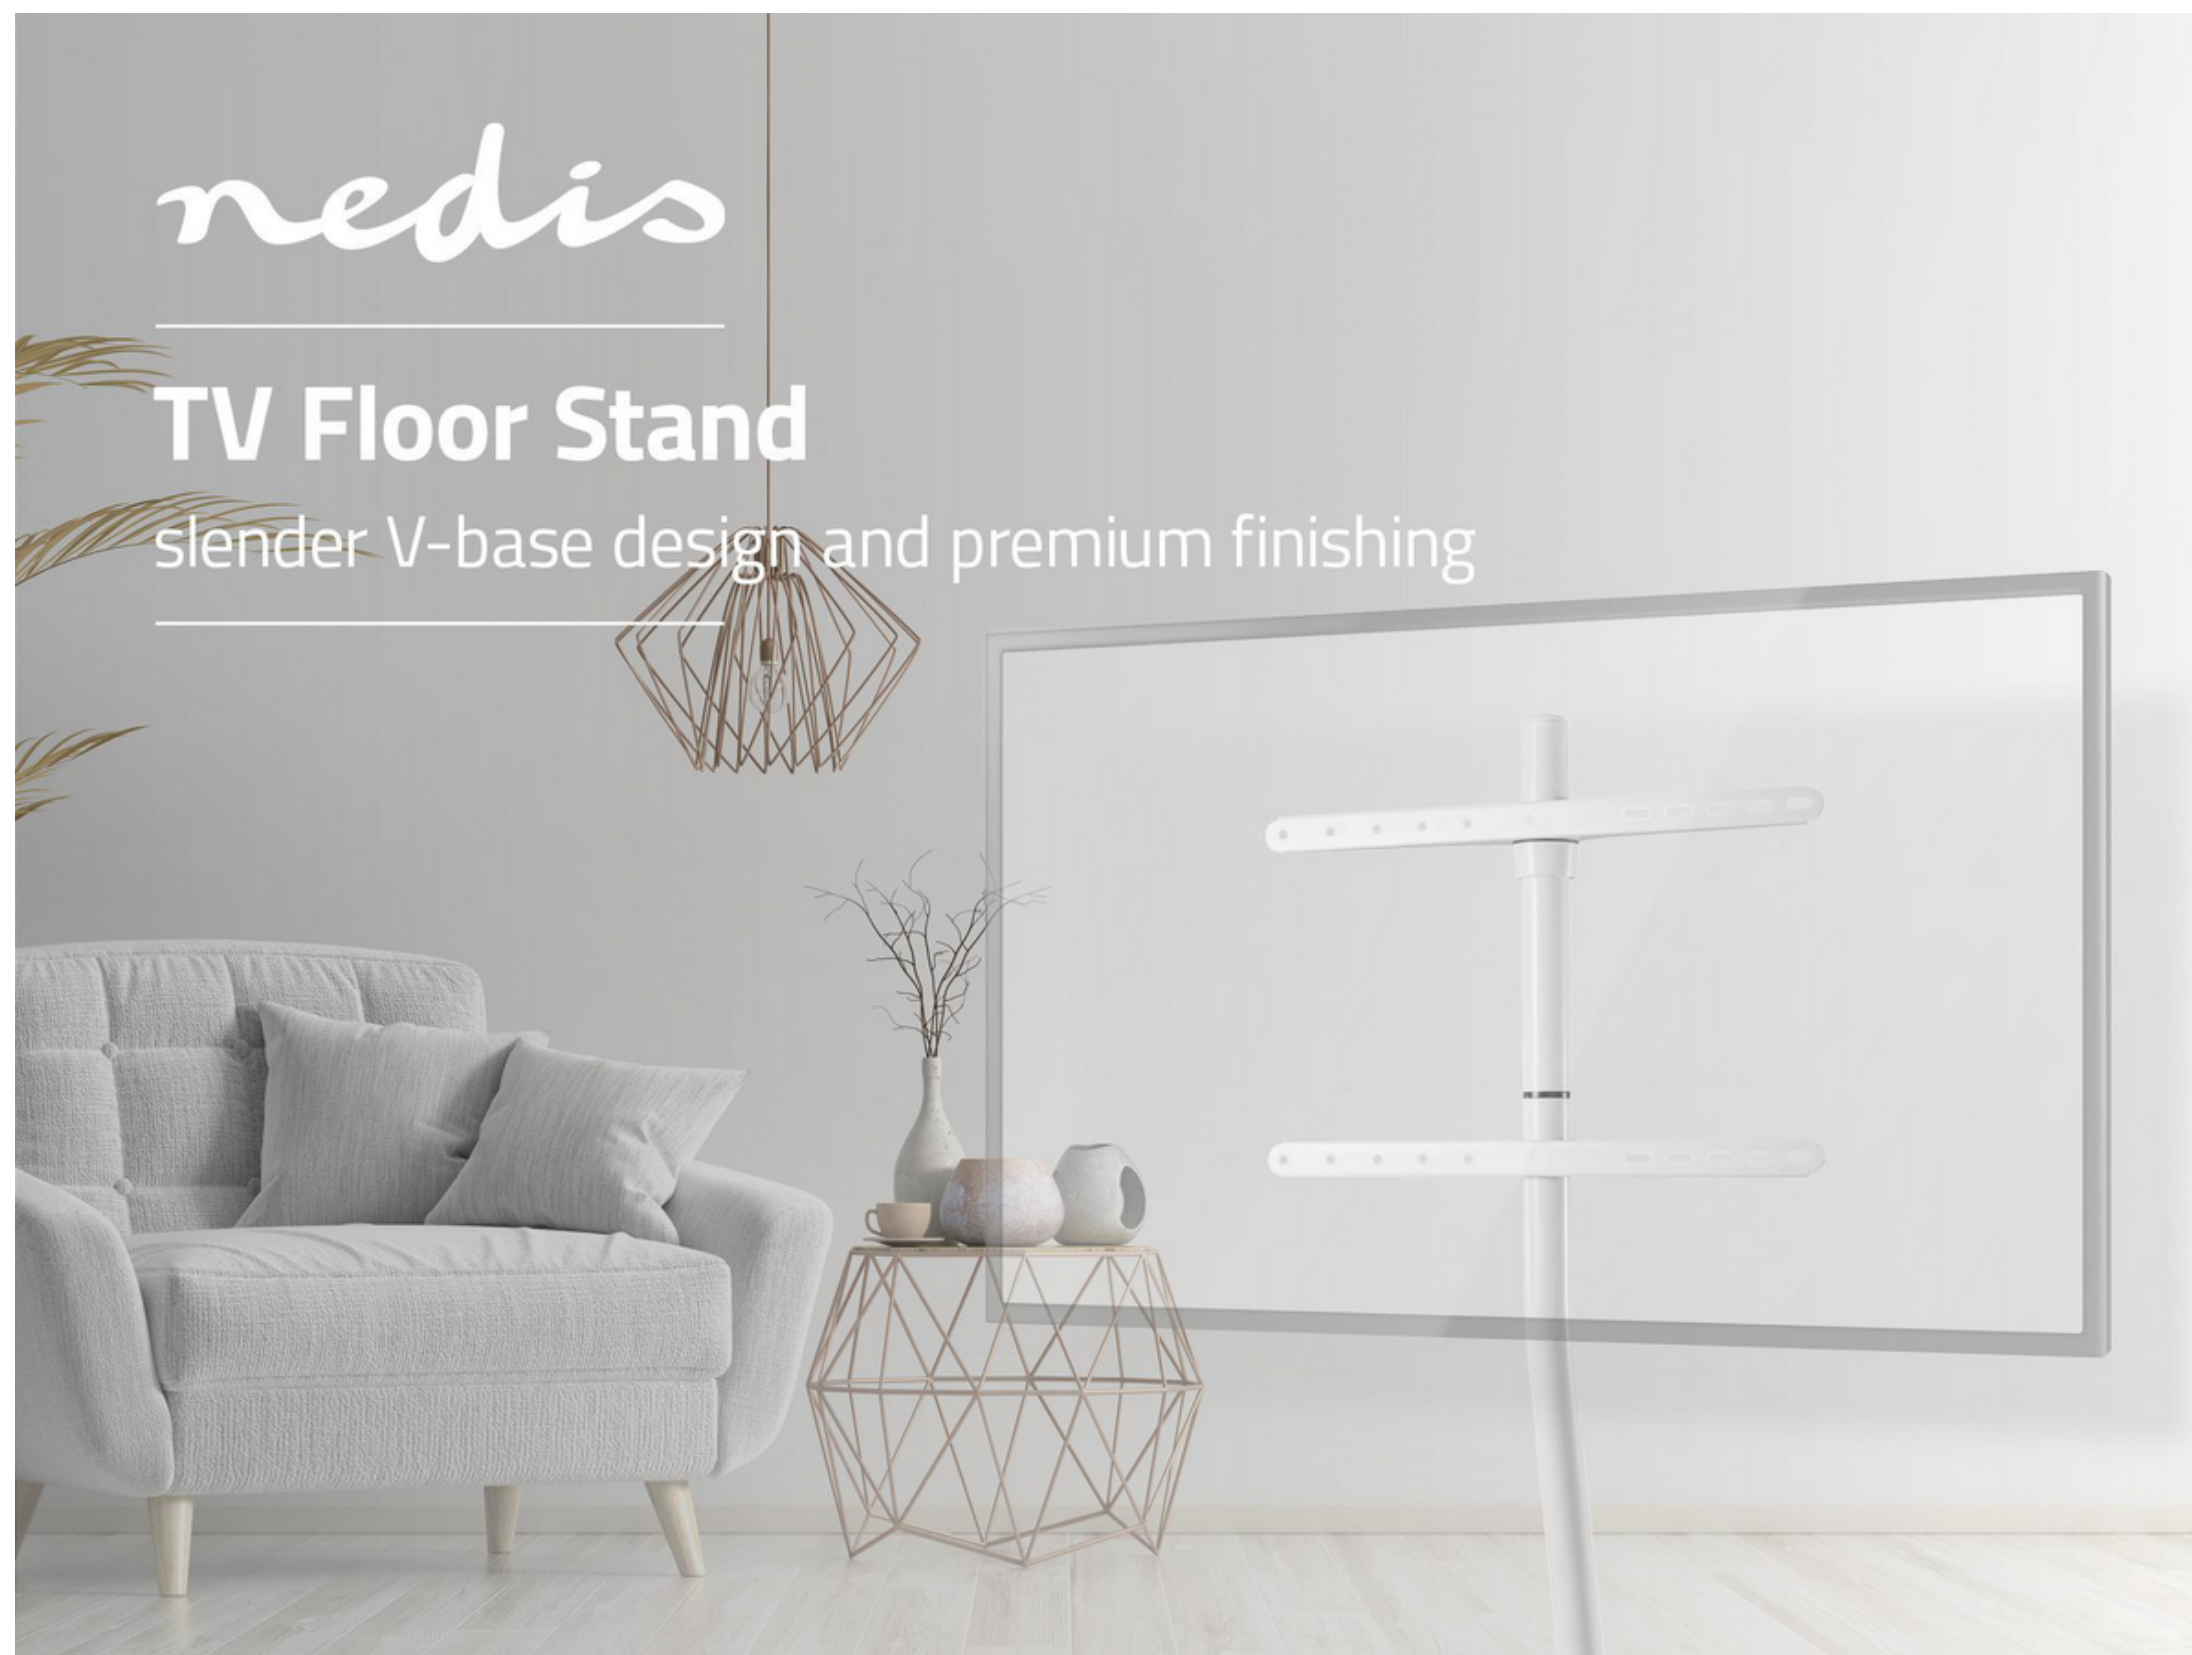

# nedis TV Floor Stand | TVSM5250WT

nedis

## TV Floor Stand

slender V-base design and premium finishing

**49 - 70 " | Maximum supported screen weight: 40 kg | V-shape Design | Anti-tip strap | Snap-lock | Aluminium / Steel | White**

Brand: Nedis | Article number: TVSM5250WT | Product EAN number: 5412810328840 | Inner Carton EAN: | Outer Carton EAN: 5412810385485

### Features

- Suitable for TV sizes from 49" to 70"
- Strength tested - to support TVs up to 40 kg
- V-Base design - providing a premium quality look
- Snap lock - for quick and easy assembly
- Cable management - to keep everything organized
- Rubber pads - to prevent slips and floor-scratches
- Anti-tip TV safety strap - to ensure children's safety
- The dimensions of this stand are 887 x 516 x 1345 mm
- Suitable for VESA mounting interfaces: 200x200, 300x200, 300x300, 400x200, 400x300, 400x400, and 600x400