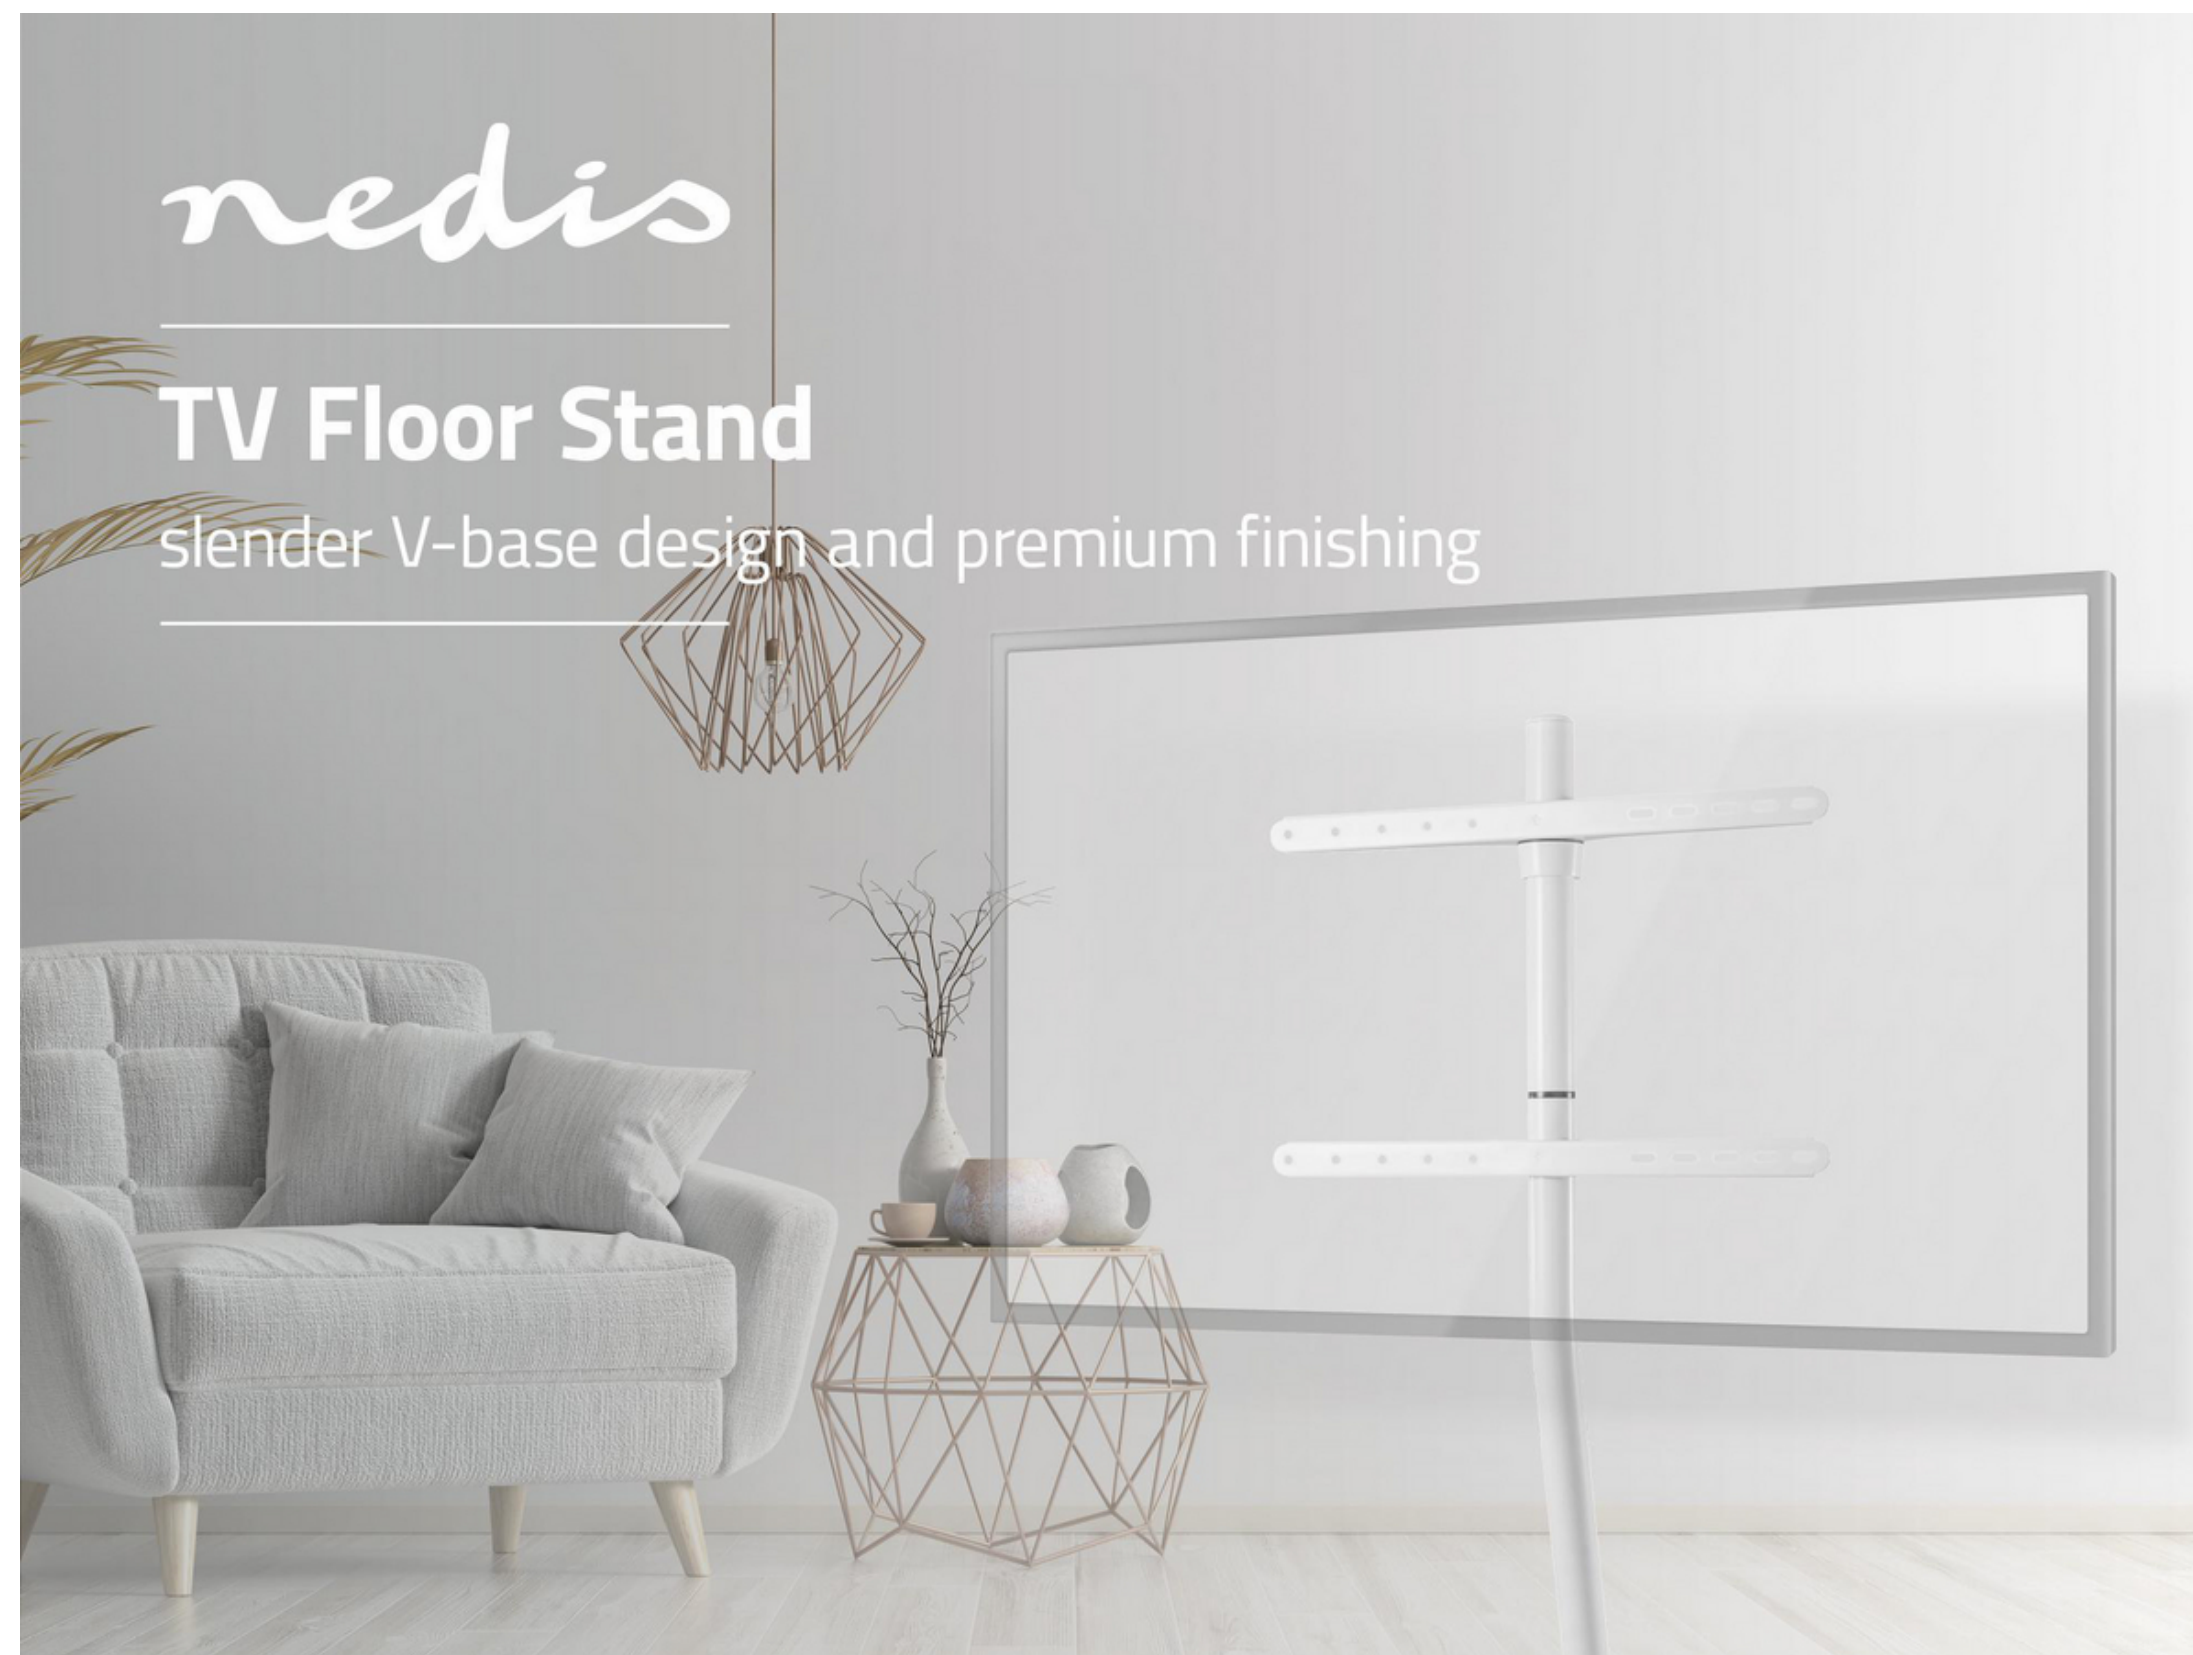

nedis TV Floor Stand | TVSM5250WT

nedis

TV Floor Stand

slender V-base design and premium finishing

49 - 70 " | Maximum supported screen weight: 40 kg | V-shape Design | Anti-tip strap | Snap-lock | Aluminium / Steel | White

Brand: Nedis | Article number: TVSM5250WT | Product EAN number: 5412810328840 | Inner Carton EAN: | Outer Carton EAN: 5412810385485

Features

- Suitable for TV sizes from 49" to 70"
- Strength tested - to support TVs up to 40 kg
- V-Base design - providing a premium quality look
- Snap lock - for quick and easy assembly
- Cable management - to keep everything organized
- Rubber pads - to prevent slips and floor-scratches
- Anti-tip TV safety strap - to ensure children's safety
- The dimensions of this stand are 887 x 516 x 1345 mm
- Suitable for VESA mounting interfaces: 200x200, 300x200, 300x300, 400x200, 400x300, 400x400, and 600x400