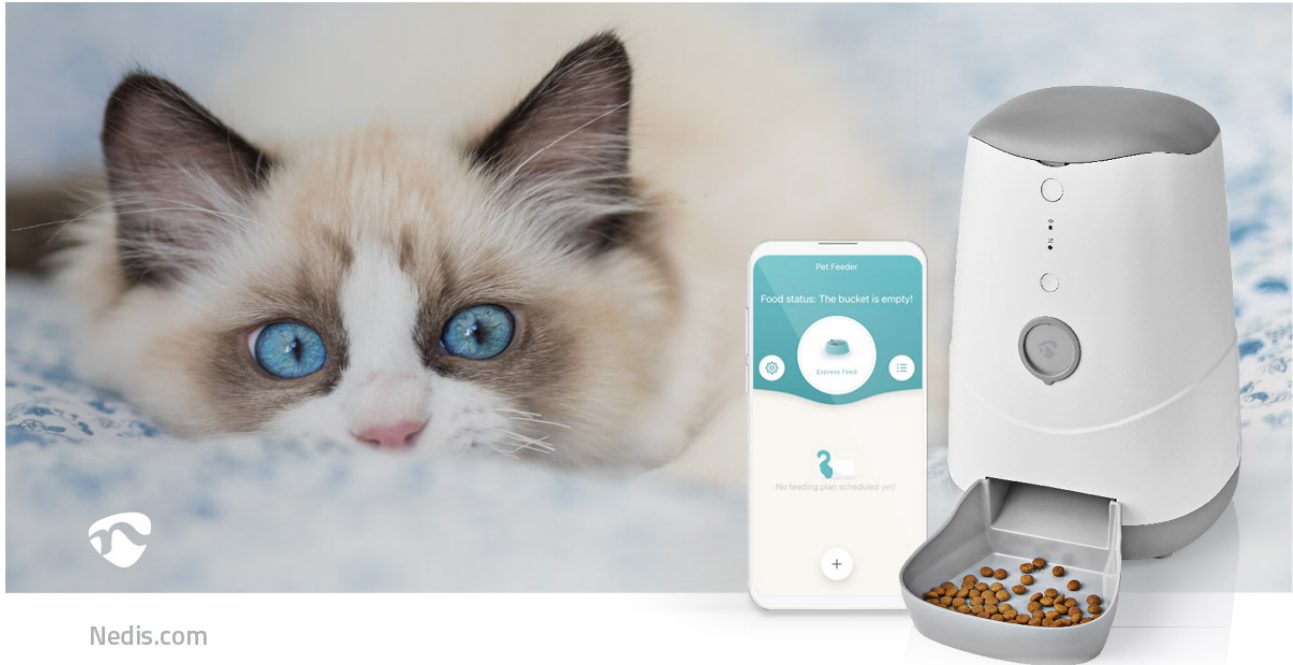

nedis

Pet Food Dispenser

Automatic Dog and Cat Feeder | Wi-Fi | 3.7 l | Android™ / IOS

Brand: Nedis | Article number: WIFIPET10CWT | Product EAN number: 5412810328468

Inner Carton EAN: | Outer Carton EAN: 5412810336852

Nedis.com

With this smart pet food dispenser, you can program exactly at what time of the day a certain amount of food will be released (in portions of approx. 20 ml). Besides this you also have the option to manually feed your pets remotely using the app on your smartphone.

Read more online

Nedis.co.uk/WIFIPET10CWT

Features

- Automatically feed your pets set quantities on set times
- Remotely feed your pets the preferred amount
- Set portion sizes in steps of approx. 20 ml
- Receive push notifications on your phone when food container is about to run empty
- Sensor confirms food was actually dispensed and sends push notification otherwise (jammed, tipped over, or empty)
- Option to connect power bank for back-up power