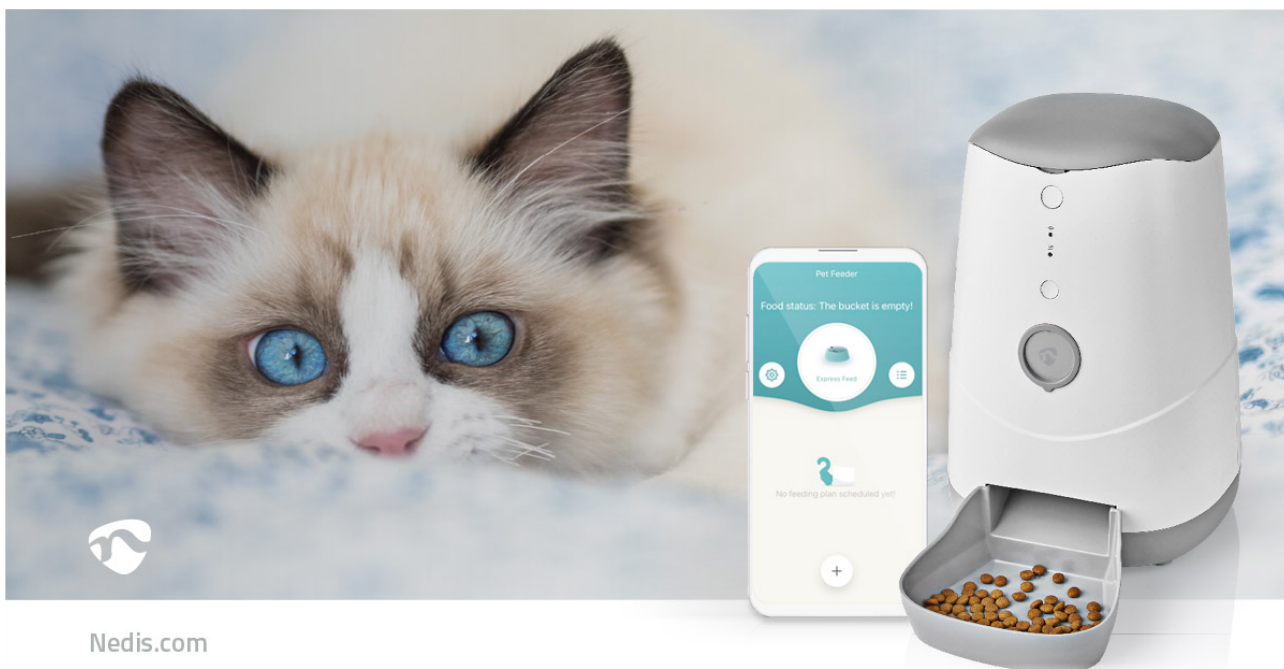

nedis

Pet Food Dispenser

Automatic Dog and Cat Feeder | Wi-Fi | 3.7 l | Android™ / IOS

Brand: Nedis | Article number: WIFIPET10CWT | Product EAN number: 5412810328468

Inner Carton EAN: | Outer Carton EAN: 5412810336852

Nedis.com

With this smart pet food dispenser, you can program exactly at what time of the day a certain amount of food will be released (in portions of approx. 20 ml). Besides this you also have the option to manually feed your pets remotely using the app on your smartphone.

Read more online

Nedis.co.uk/WIFIPET10CWT

Features

- Automatically feed your pets set quantities on set times
- Remotely feed your pets the preferred amount
- Set portion sizes in steps of approx. 20 ml
- Receive push notifications on your phone when food container is about to run empty
- Sensor confirms food was actually dispensed and sends push notification otherwise (jammed, tipped over, or empty)
- Option to connect power bank for back-up power