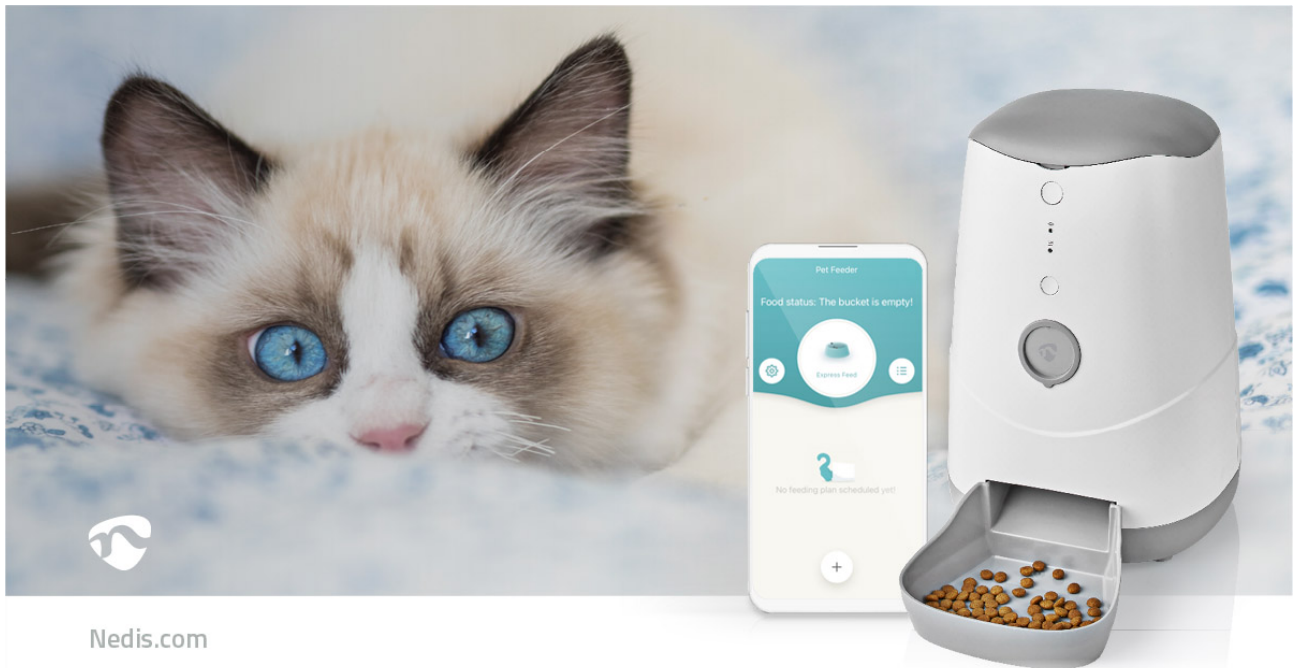

nedis

Pet Food Dispenser

Automatic Dog and Cat Feeder | Wi-Fi | 3.7 l | Android™ / IOS

Brand: Nedis | Article number: WIFIPET10CWT | Product EAN number: 5412810328468

Inner Carton EAN: | Outer Carton EAN: 5412810336852

Nedis.com

With this smart pet food dispenser, you can program exactly at what time of the day a certain amount of food will be released (in portions of approx. 20 ml). Besides this you also have the option to manually feed your pets remotely using the app on your smartphone.

Read more online

Nedis.co.uk/WIFIPET10CWT

Features

- Automatically feed your pets set quantities on set times
- Remotely feed your pets the preferred amount
- Set portion sizes in steps of approx. 20 ml
- Receive push notifications on your phone when food container is about to run empty
- Sensor confirms food was actually dispensed and sends push notification otherwise (jammed, tipped over, or empty)
- Option to connect power bank for back-up power