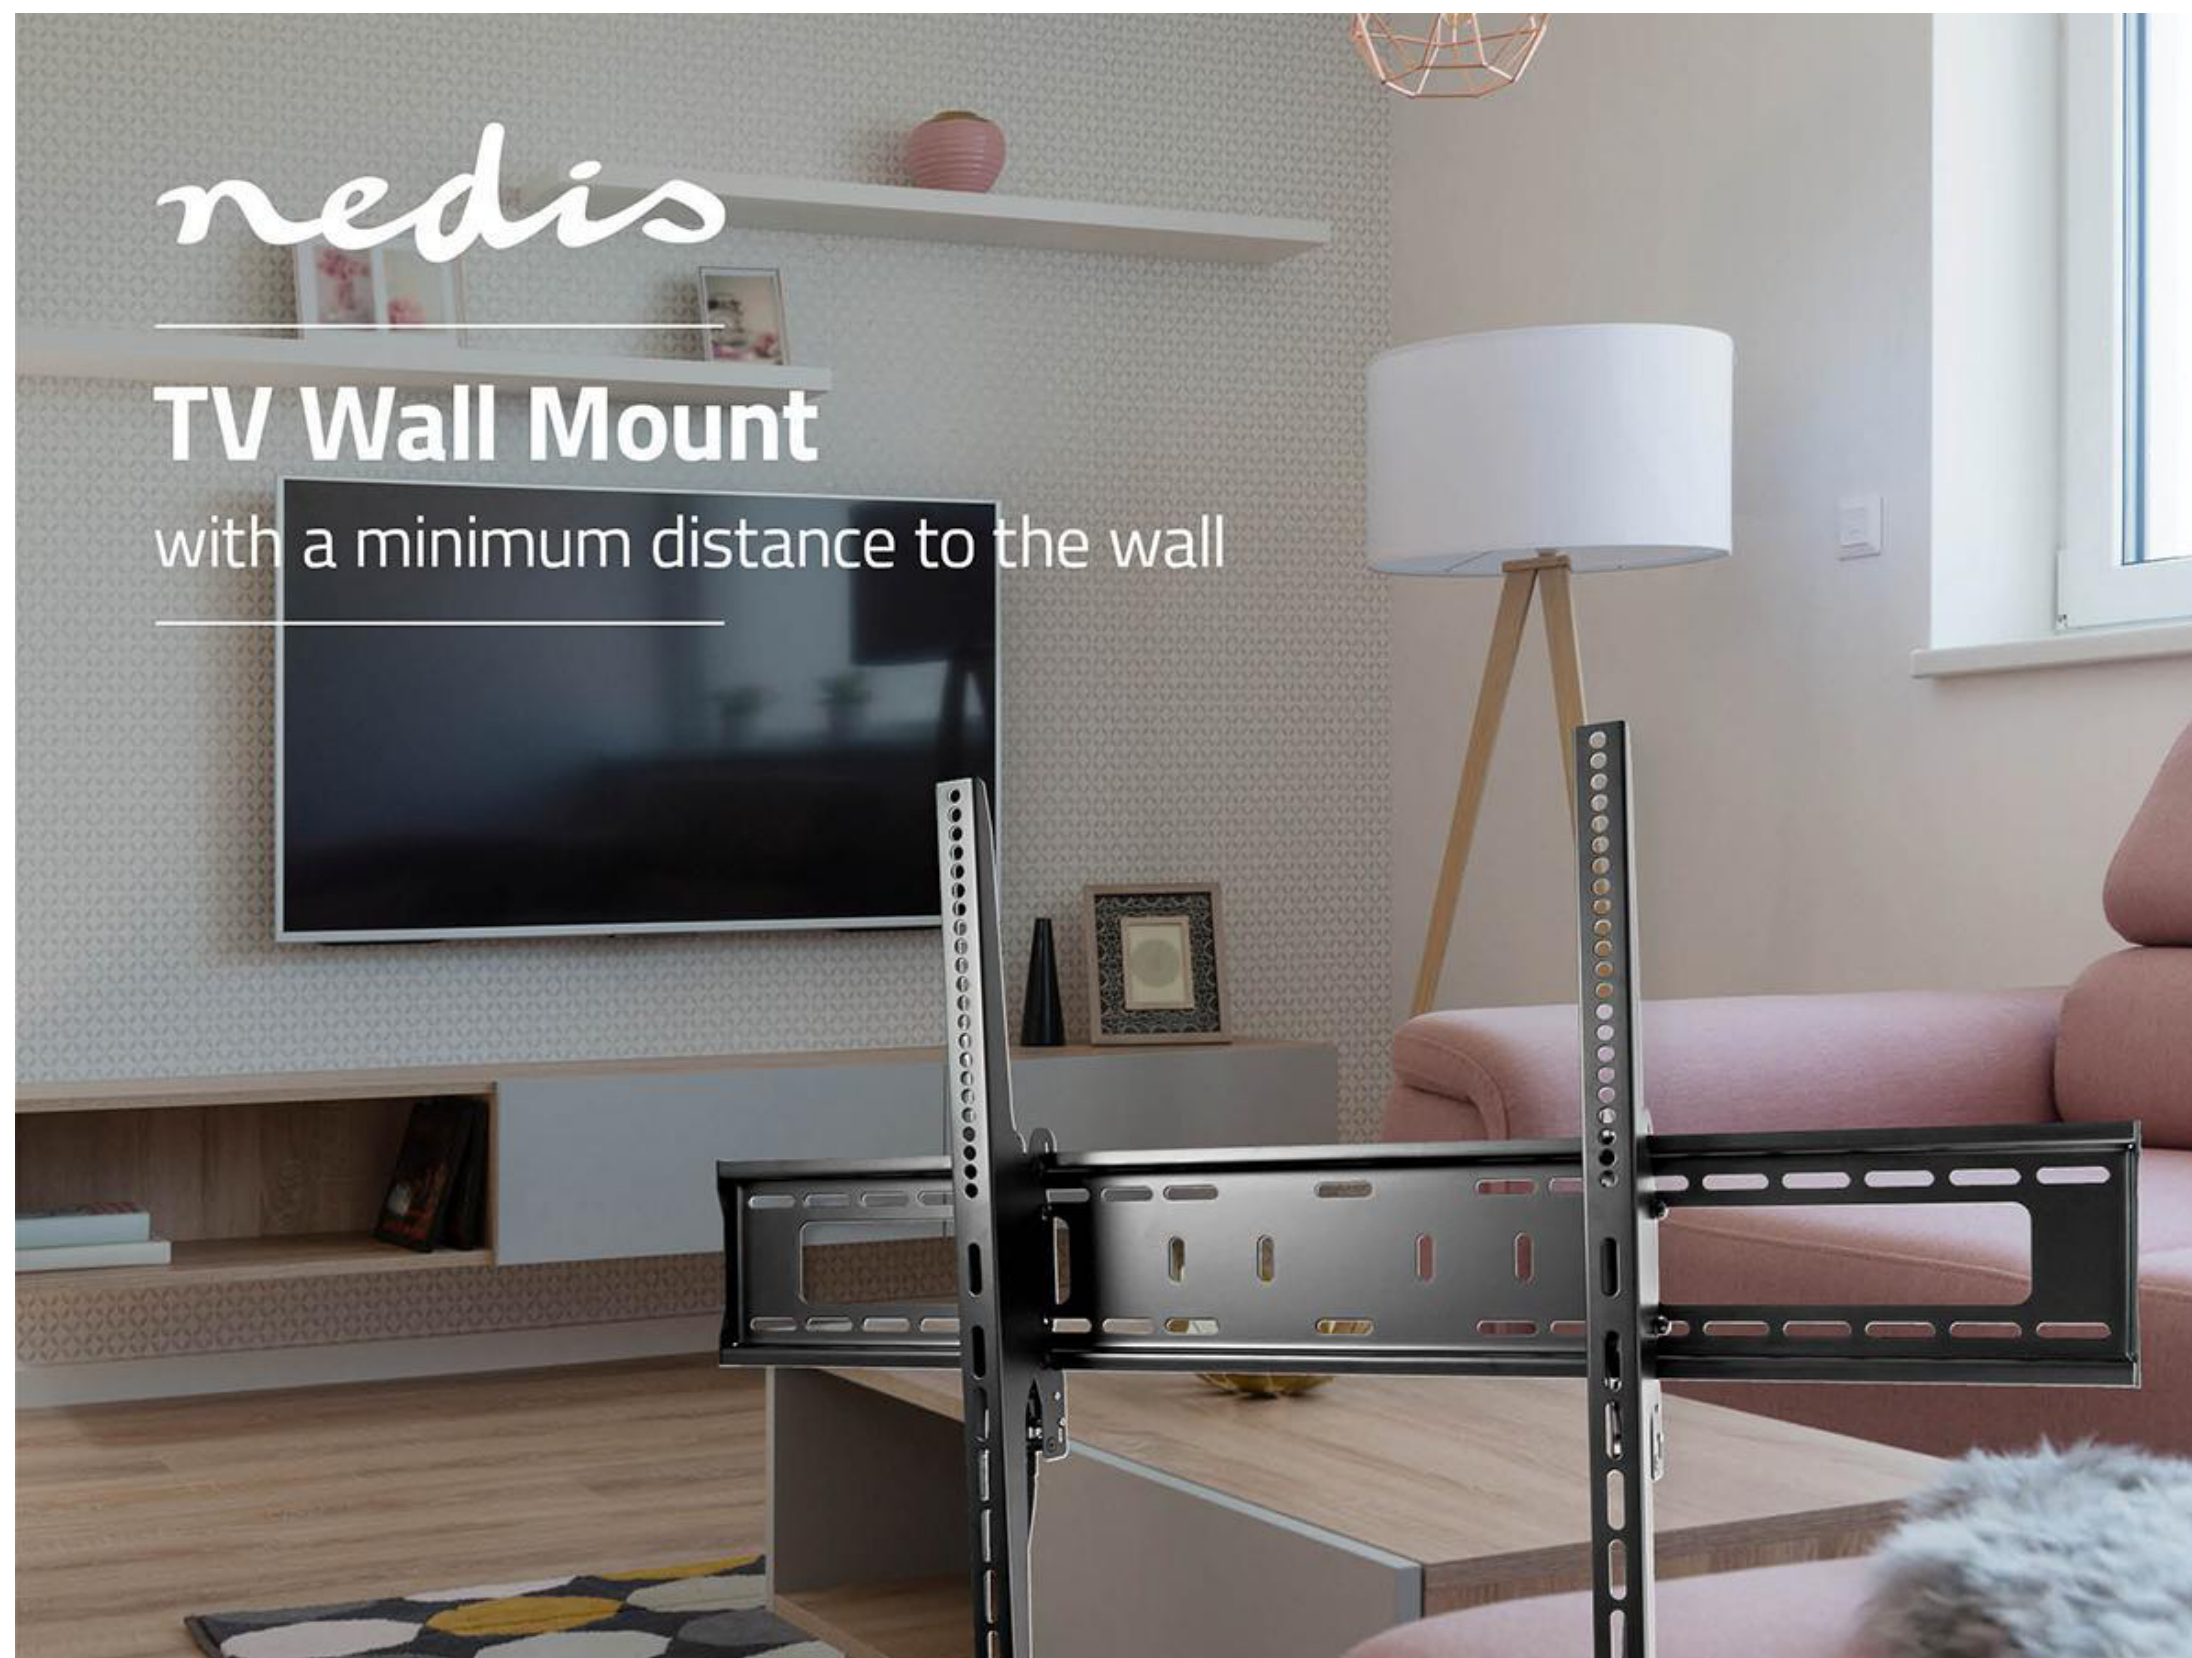

nedis Tilttable TV Wall Mount | TVWM2170BK

**60 - 100 " | Maximum supported screen weight: 75 kg | Tilttable: 5 °
| Minimum wall distance: 85 mm | Steel | Black**

Brand: Nedis | Article number: TVWM2170BK | Product EAN number: 5412810327720 |
Inner Carton EAN: | Outer Carton EAN: 5412810385775

Features

- Extra large size mount - fits most TV screens from 60" to 100".
- Suitable for VESA: 200x200 300x200, 300x300 400x200, 400x300 400x400, 600x400 600x600, 800x600 900x600.
- Strong and durable component parts - max TV load capacity of 75 kg.
- Tilttable design - 15° tilt range for the best viewing angle.
- Level indicator included - ensure straight positioning of the mount.
- Quick release cords - for easy placement or removal of the TV.