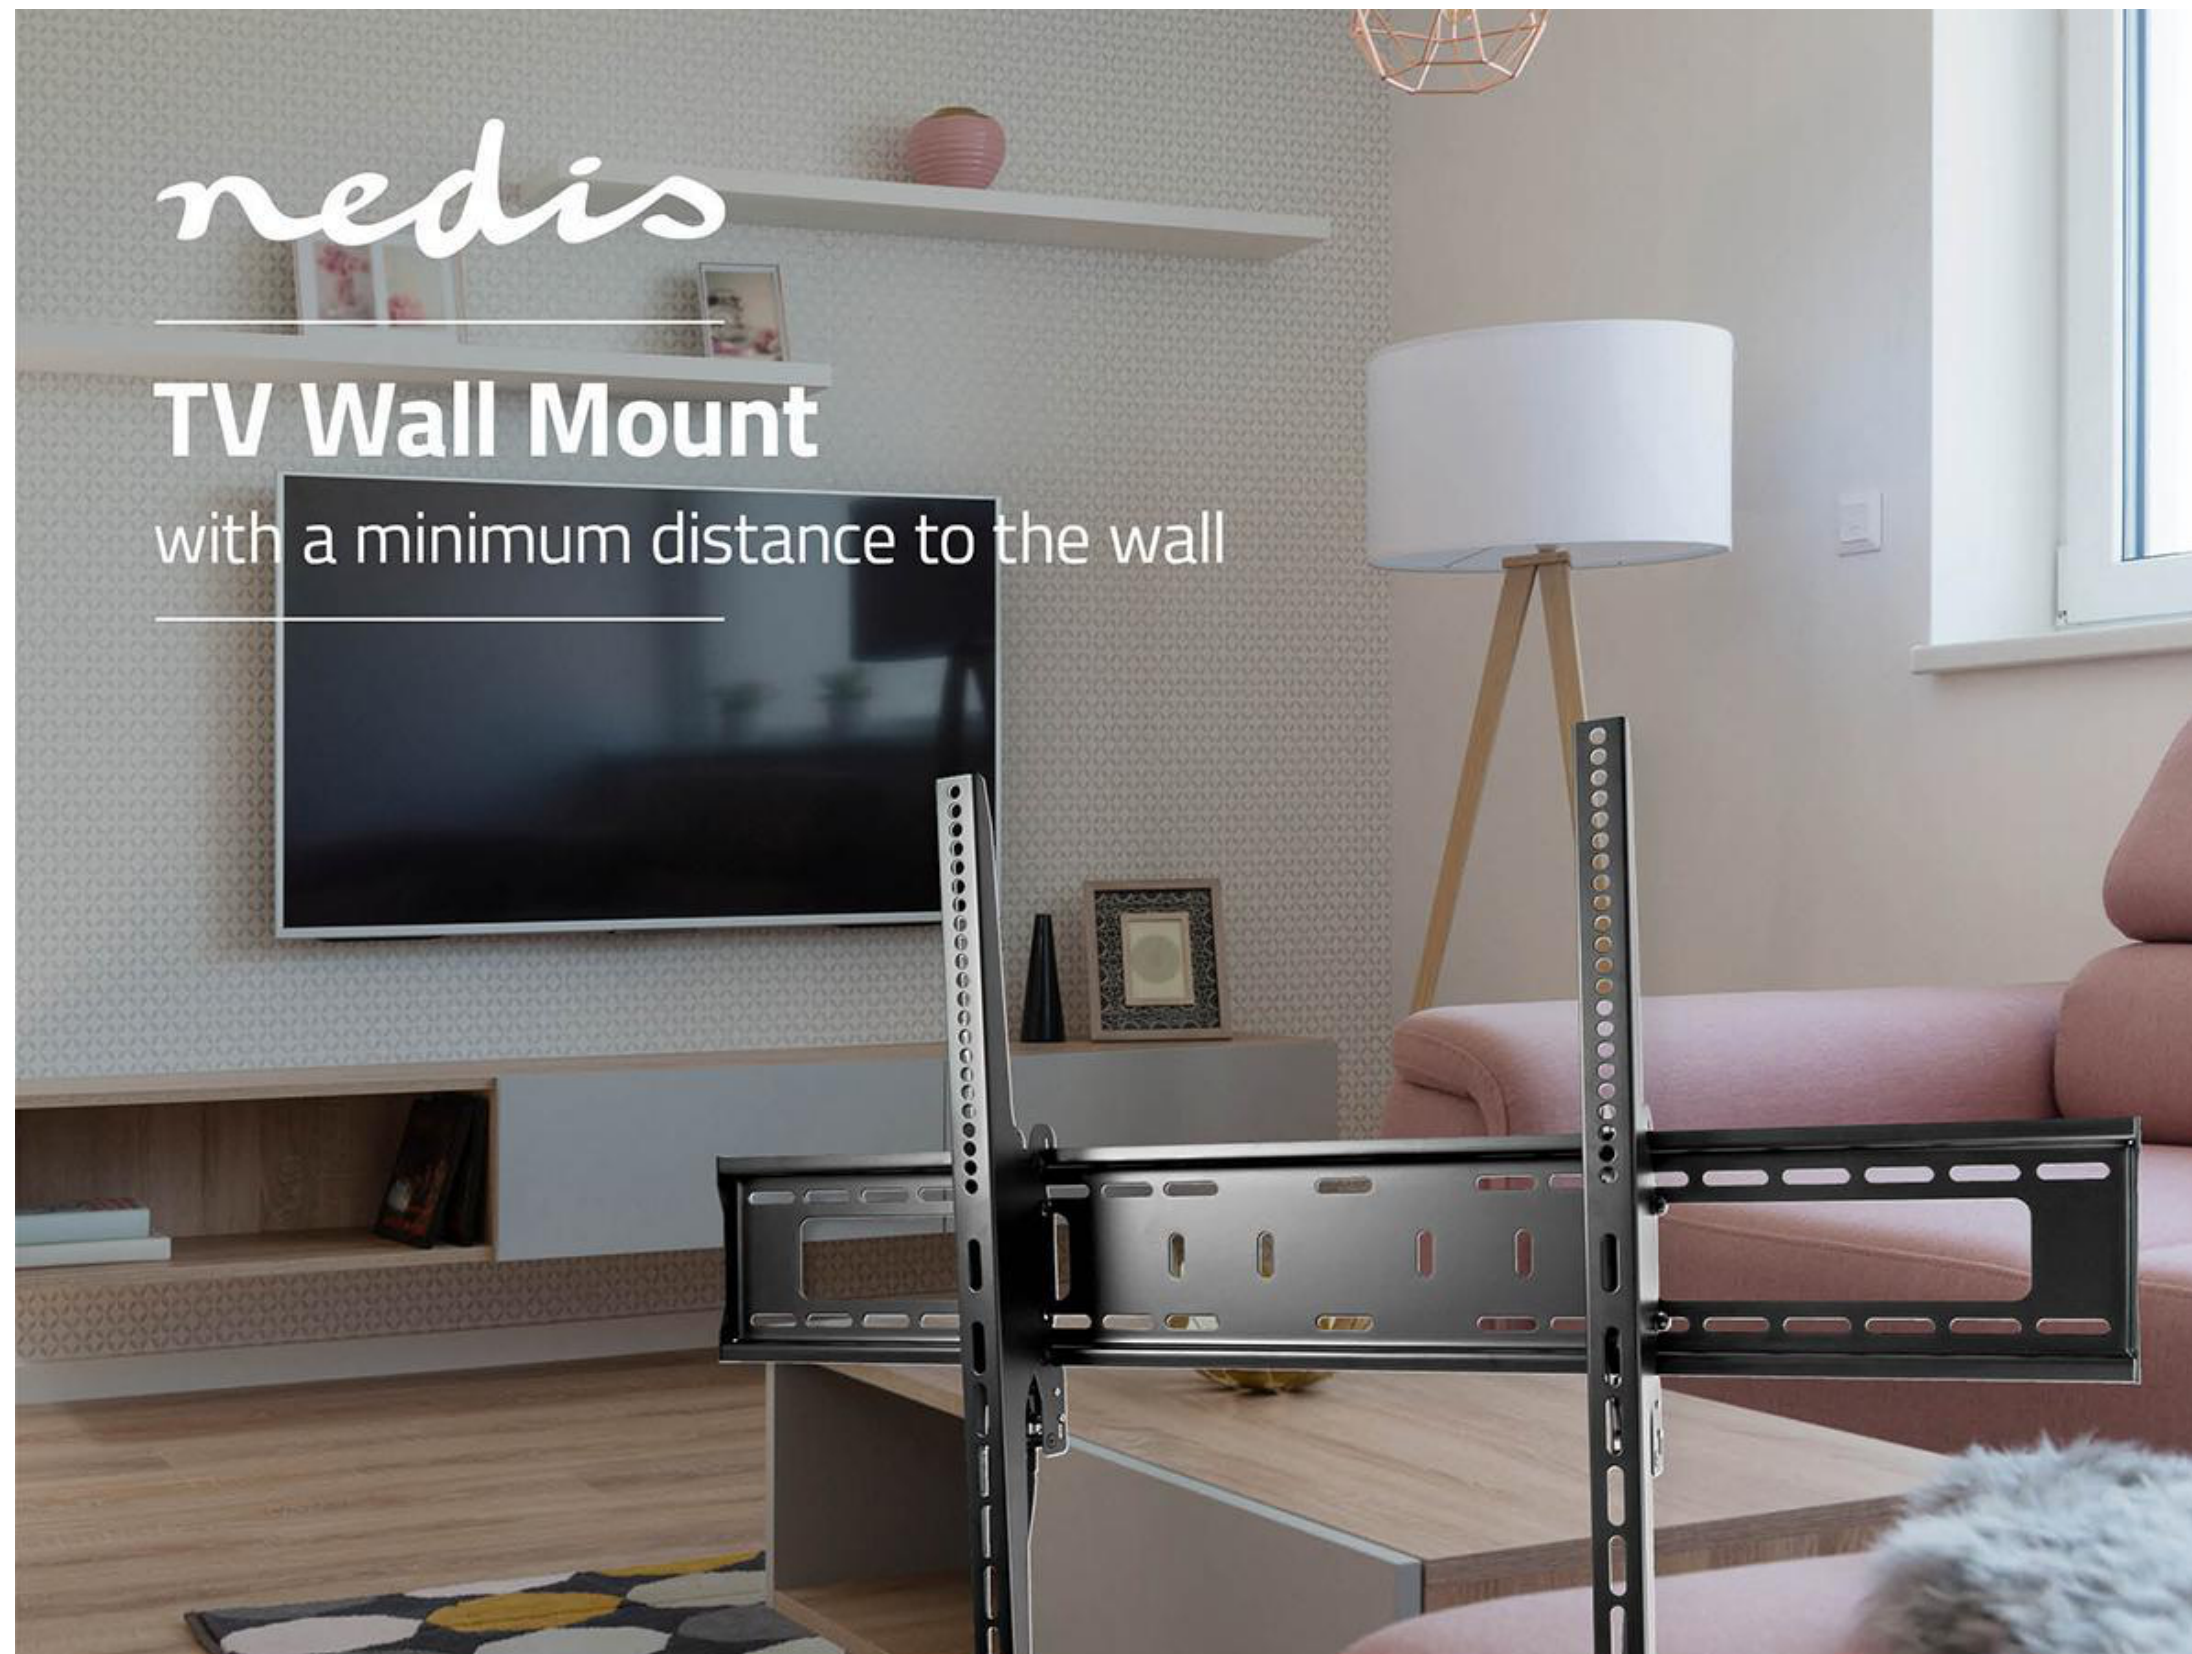

nedis Tilttable TV Wall Mount | TVWM2170BK

**60 - 100 " | Maximum supported screen weight: 75 kg | Tilttable: 5 °
| Minimum wall distance: 85 mm | Steel | Black**

Brand: Nedis | Article number: TVWM2170BK | Product EAN number: 5412810327720 |
Inner Carton EAN: | Outer Carton EAN: 5412810385775

Features

- Extra large size mount - fits most TV screens from 60" to 100".
- Suitable for VESA: 200x200 300x200, 300x300 400x200, 400x300 400x400, 600x400 600x600, 800x600 900x600.
- Strong and durable component parts - max TV load capacity of 75 kg.
- Tilttable design - 15° tilt range for the best viewing angle.
- Level indicator included - ensure straight positioning of the mount.
- Quick release cords - for easy placement or removal of the TV.