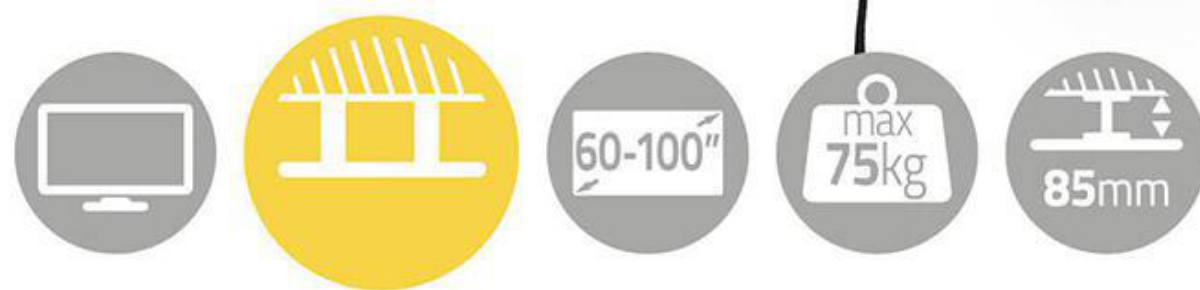

nedis Tilttable TV Wall Mount | TVWM2170BK

**60 - 100 " | Maximum supported screen weight: 75 kg | Tilttable: 5 °
| Minimum wall distance: 85 mm | Steel | Black**

Brand: Nedis | Article number: TVWM2170BK | Product EAN number: 5412810327720 |
Inner Carton EAN: | Outer Carton EAN: 5412810385775

Features

- Extra large size mount - fits most TV screens from 60" to 100".
- Suitable for VESA: 200x200 300x200, 300x300 400x200, 400x300 400x400, 600x400 600x600, 800x600 900x600.
- Strong and durable component parts - max TV load capacity of 75 kg.
- Tilttable design - 15° tilt range for the best viewing angle.
- Level indicator included - ensure straight positioning of the mount.
- Quick release cords - for easy placement or removal of the TV.