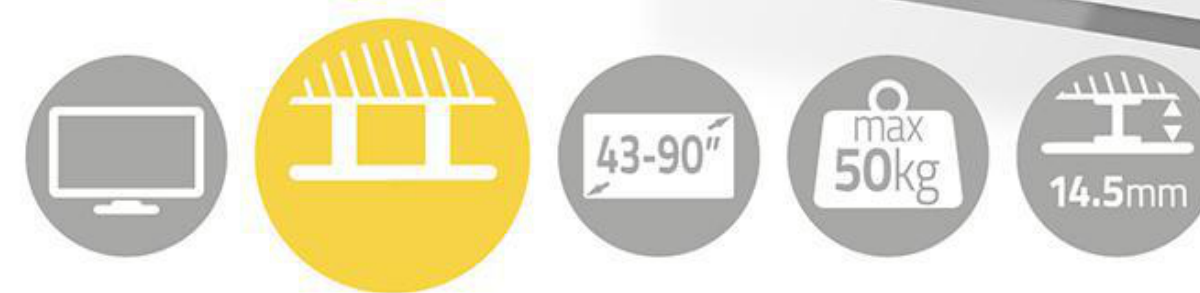

43 - 90 " | Maximum supported screen weight: 50 kg | Minimum wall distance: 14.5 mm | Steel | Black

Brand: Nedis | Article number: TVWM1076BK | Product EAN number: 5412810326594 | Inner Carton EAN: | Outer Carton EAN: 5412810385591

Features

- Extra large size mount - fits most TV screens from 43" to 90".
- Suitable for VESA: 200x200, 300x300, 400x200, 400x400, 600x400, 600x600, 800x600, 800x800
- Strong and durable component parts - max TV load capacity of 50 kg.
- Flat fixed design - 14.5 mm from the wall.
- Level indicator included - ensure straight positioning of the mount.
- Quick release cords - for easy placement or removal of the TV.
- Kickstand Design: allows space for cable management and maintenance

Read more online

Nedis.com