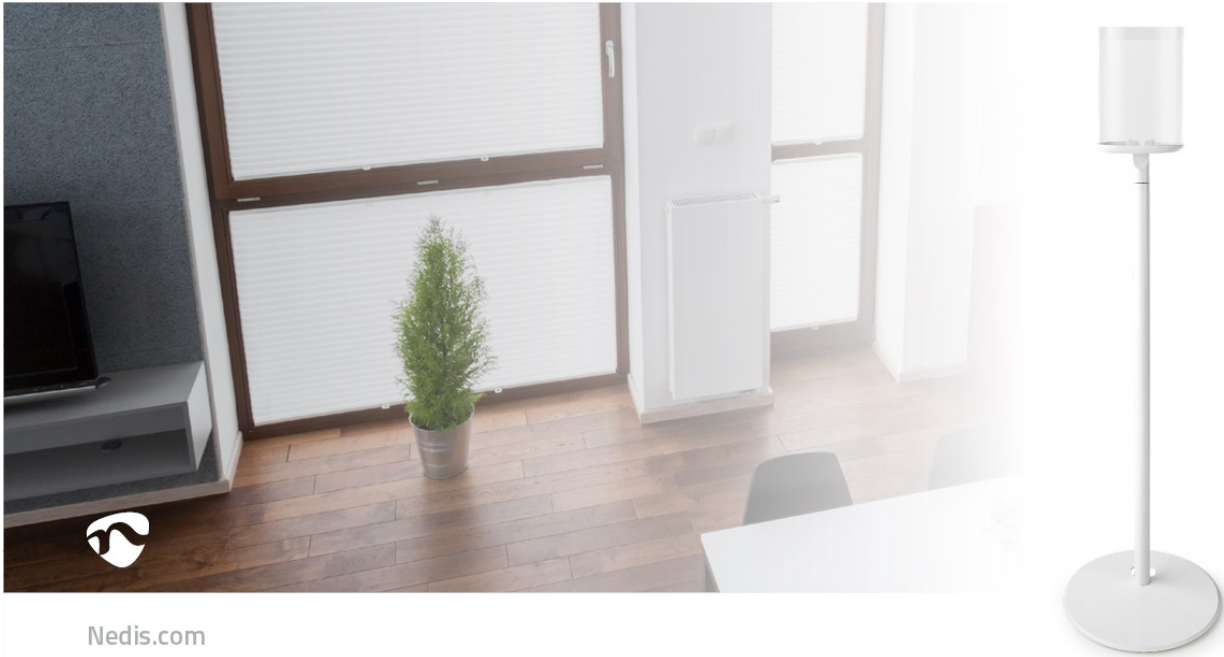

nedis

Speaker Mount

Compatible with: Sonos® One SL™ / Sonos® One™ / Sonos® PLAY:1™ | Floor | 3 kg | Fixed | ABS / Steel | White

Brand: Nedis | Article number: SPMT5750WT | Product EAN number: 5412810321315

Inner Carton EAN: | Outer Carton EAN: 5412810385133

Nedis.com

Elevate your Sonos® One™, One™ SL and PLAY:1 listening experience with the Nedis Speaker Floor Stand. Crafted exclusively for the Sonos® One™, One™ SL and PLAY:1, this stand boasts a sleek and seamless design that seamlessly integrates with the aesthetics of your speaker. At a fixed height of 715mm, it ensures optimal audio performance from every corner of your room.

The stand's robust construction includes secure mounting holders that firmly cradle your Sonos® One™, One™ SL and PLAY:1, providing stability and eliminating vibrations for an unparalleled listening experience. Forget tangled cables—our integrated cable management system discreetly conceals and organizes wires within the stand's column.

Features

- Compatible with Sonos® One™, One™ SL and PLAY:1
- Easy installation
- Cable management - to keep everything well organised

Read more online

[Nedis.co.uk/SPMT5750WT](https://nedis.co.uk/SPMT5750WT)