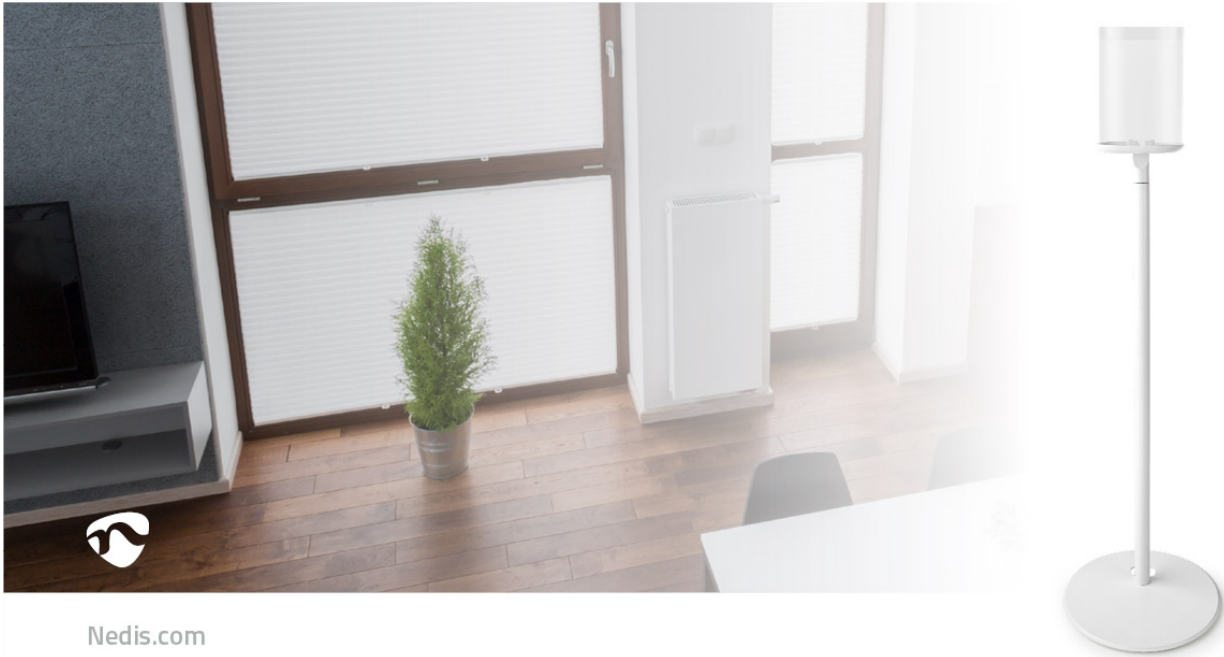

nedis

Speaker Mount

Compatible with: Sonos® One SL™ / Sonos® One™ / Sonos® PLAY:1™ | Floor | 3 kg | Fixed | ABS / Steel | White

Brand: Nedis | Article number: SPMT5750WT | Product EAN number: 5412810321315

Inner Carton EAN: | Outer Carton EAN: 5412810385133

Nedis.com

Elevate your Sonos® One™, One™ SL and PLAY:1 listening experience with the Nedis Speaker Floor Stand. Crafted exclusively for the Sonos® One™, One™ SL and PLAY:1, this stand boasts a sleek and seamless design that seamlessly integrates with the aesthetics of your speaker. At a fixed height of 715mm, it ensures optimal audio performance from every corner of your room.

The stand's robust construction includes secure mounting holders that firmly cradle your Sonos® One™, One™ SL and PLAY:1, providing stability and eliminating vibrations for an unparalleled listening experience. Forget tangled cables—our integrated cable management system discreetly conceals and organizes wires within the stand's column.

Features

- Compatible with Sonos® One™, One™ SL and PLAY:1
- Easy installation
- Cable management - to keep everything well organised

Read more online

Nedis.co.uk/SPMT5750WT