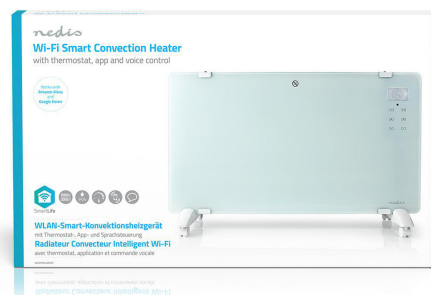

Read more online

Nedis.co.uk/WIFIHPTL20FWT