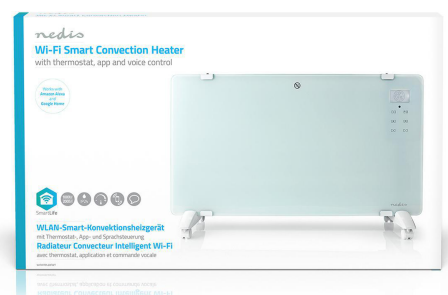

Read more online

Nedis.co.uk/WIFIHPTL20FWT