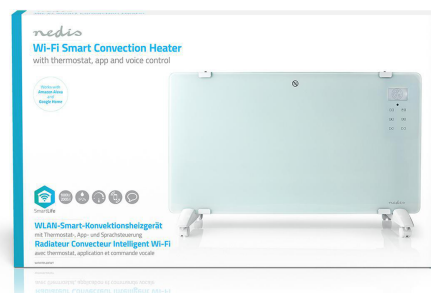

Read more online

Nedis.co.uk/WIFIHPTL20FWT