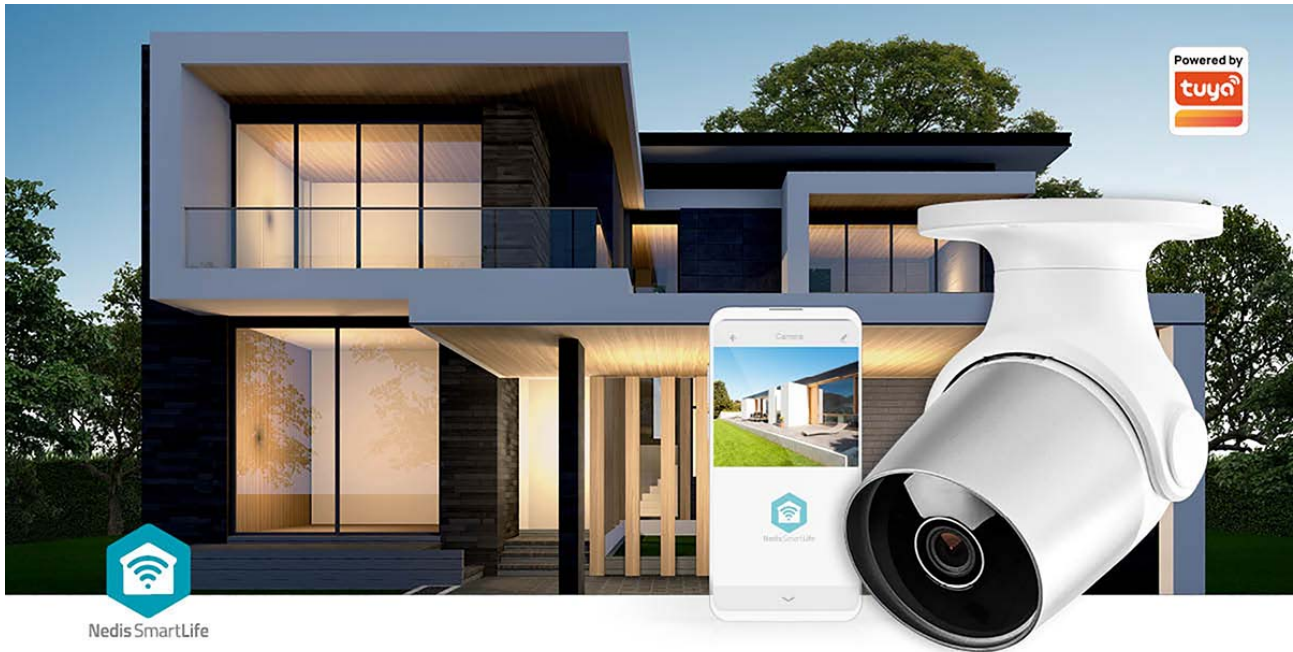

nedis

SmartLife Outdoor Camera

Wi-Fi | Full HD 1080p | IP65 | Cloud Storage (optional) / microSD (not included) | 12 V DC | With motion sensor | Night vision | Silver / White

Brand: Nedis | Article number: WIFICO11CWT | Product EAN number: 54 12810306060

Inner Carton EAN: | Outer Carton EAN: 54 12810382361

Home automation just got simpler. This easy to use Smart Outdoor IP Camera can be simply connected to your existing Wi-Fi network to monitor the outside areas of your house and record any sound or motion.

HD Resolution

It records in Full HD resolution (1920x1080 pixels) for complete clarity of the images captured. In addition, the camera is just as powerful at night: with its night vision mode offering a range of 15.0 m.

Waterproof

Fully contained in an ultra-resilient waterproof housing, this IP camera records to microSD cards with a capacity of up to 128 GB (not included).

Crystal-clear

Read more online

Features

- Smart Outdoor IP Camera - offers an easy to install, wirelessly-connected security system for the outside of a property.
- Full HD resolution - for crystal-clear footage capture
- Easy to connect directly into your Wi-Fi network - no separate hub required
- Supplied with a camera mount
- Fully supported by all other products in the Nedis® SmartLife range