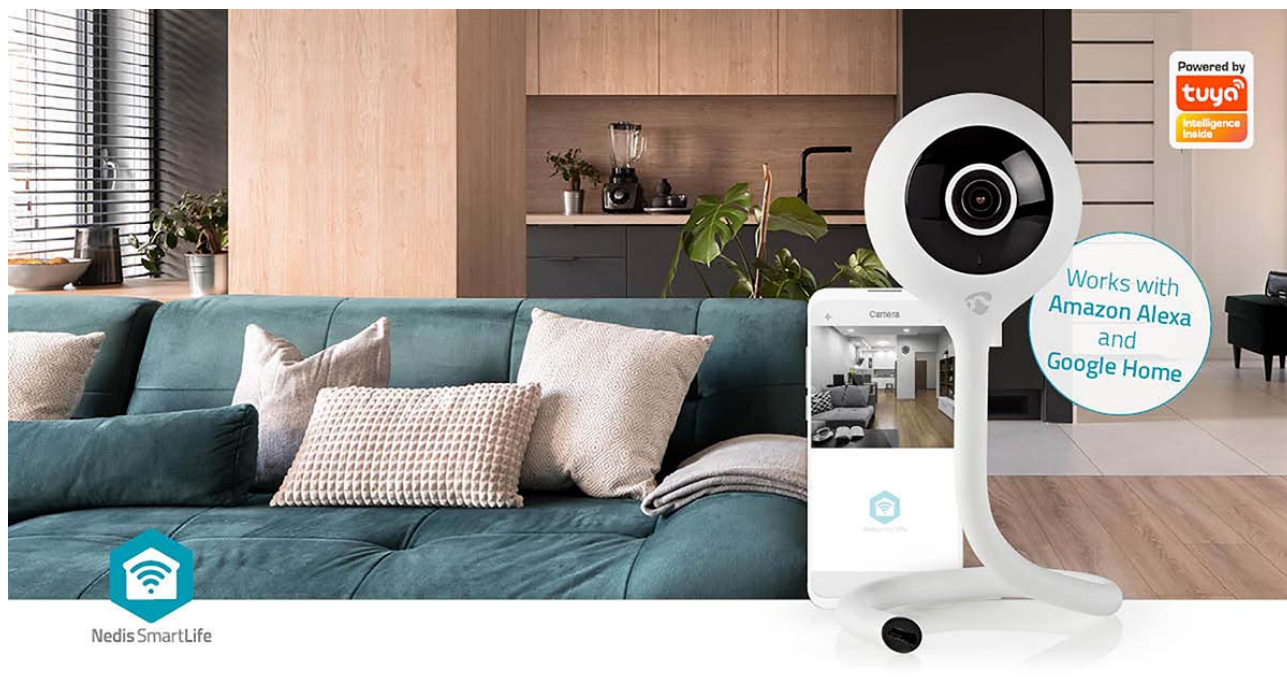

# SmartLife Indoor Camera

**Wi-Fi | Full HD 1080p | Cloud Storage (optional) / microSD (not included) | With motion sensor | Night vision | White**

Brand: Nedis | Article number: WIFICI11CWT | Product EAN number: 5412810306053

Inner Carton EAN: | Outer Carton EAN: 5412810382316

This easy to use Smart Indoor IP Camera with a flexible, bendy gooseneck can be simply connected to your existing Wi-Fi network to monitor rooms of your house and record any sound or motion, whether you are at home or on the road. The Nedis SmartLife app notifies you in case of movement and noise, so you can intervene in time.

## HD Resolution

You can keep an eye and react to everything you see in real time via the app. Thanks to the micro SD slot, you can store recordings on a micro SD card up to 128 GB. It records in Full HD resolution (1920x1080 pixels) for complete clarity of the images captured. There is also an optional possibility to save the video material in our app via a cloud solution..

## Features

- Smart IP Camera - responds automatically to record any motion or sound in your room
- FULL HD resolution - for crystal-clear footage capture
- Easy to connect directly into your Wi-Fi network - no separate hub required
- Can also be used as a baby monitor (with two-way communication) and a climate control sensor (responding to the ambient climate)
- Supplied with a wall mount for easy fixing to walls
  
- Fully compatible with all other products in the Nedis® SmartLife range.