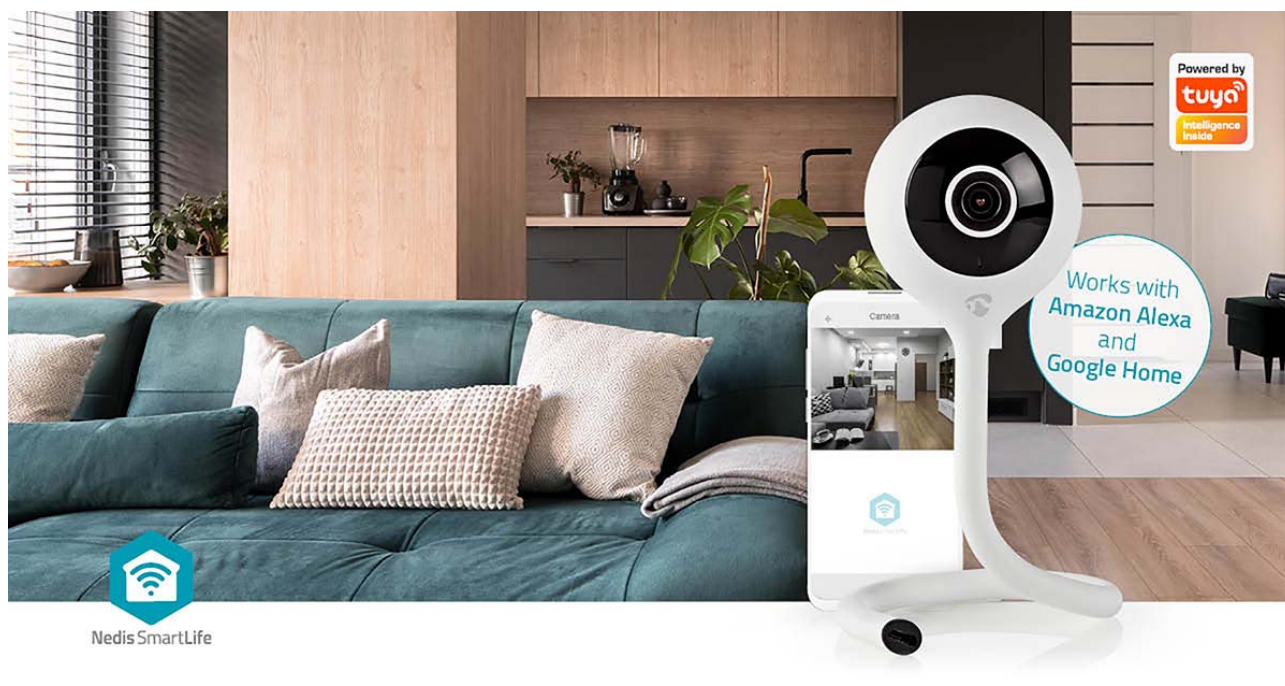

nedis

SmartLife Indoor Camera

Wi-Fi | Full HD 1080p | Cloud Storage (optional) / microSD (not included) | With motion sensor | Night vision | White

Brand: Nedis | Article number: WIFICI11CWT | Product EAN number: 5412810306053

Inner Carton EAN: | Outer Carton EAN: 5412810382316

This easy to use Smart Indoor IP Camera with a flexible, bendy gooseneck can be simply connected to your existing Wi-Fi network to monitor rooms of your house and record any sound or motion, whether you are at home or on the road. The Nedis SmartLife app notifies you in case of movement and noise, so you can intervene in time.

HD Resolution

You can keep an eye and react to everything you see in real time via the app. Thanks to the micro SD slot, you can store recordings on a micro SD card up to 128 GB. It records in Full HD resolution (1920x1080 pixels) for complete clarity of the images captured. There is also an optional possibility to save the video material in our app via a cloud solution..

Reacts to movement and sound

Read more online

Features

- Smart IP Camera - responds automatically to record any motion or sound in your room
- FULL HD resolution - for crystal-clear footage capture
- Easy to connect directly into your Wi-Fi network - no separate hub required
- Can also be used as a baby monitor (with two-way communication) and a climate control sensor (responding to the ambient climate)
- Supplied with a wall mount for easy fixing to walls