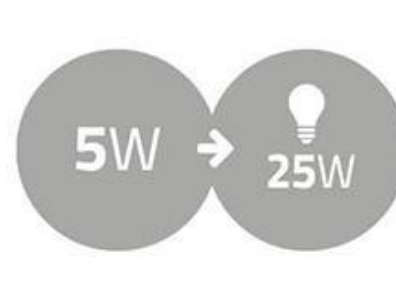

nedis

Twisted Filament LED Bulb

warm white

A160 | 5 W | 280 lm | 2000 K | Dimmable | Warm White | Retro Style | 1 pcs

Brand: Nedis | Article number: LEDBTFE27A160 | Product EAN number: 5412810304301 | Inner Carton EAN: | Outer Carton EAN:

Features

- Low energy consumption
- Rich, warm light
- 280 lumens
- 5 W
- High-quality glass in circular shape
- 20,000 hours service life

Nedis.com

280lm

5W → 25W

20000H