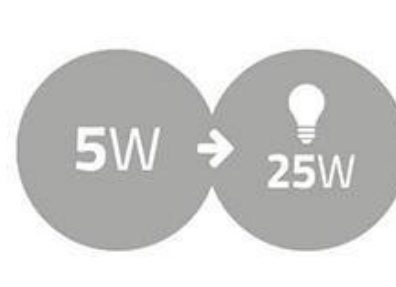

nedis

Twisted Filament LED Bulb

warm white

**A160 | 5 W | 280 lm | 2000 K | Dimmable | Warm White | Retro Style
| 1 pcs**

Brand: Nedis | Article number: LEDBTFE27A160 | Product EAN number: 5412810304301 |
Inner Carton EAN: | Outer Carton EAN:

Features

- Low energy consumption
- Rich, warm light
- 280 lumens
- 5 W
- High-quality glass in circular shape
- 20,000 hours service life

Nedis.com