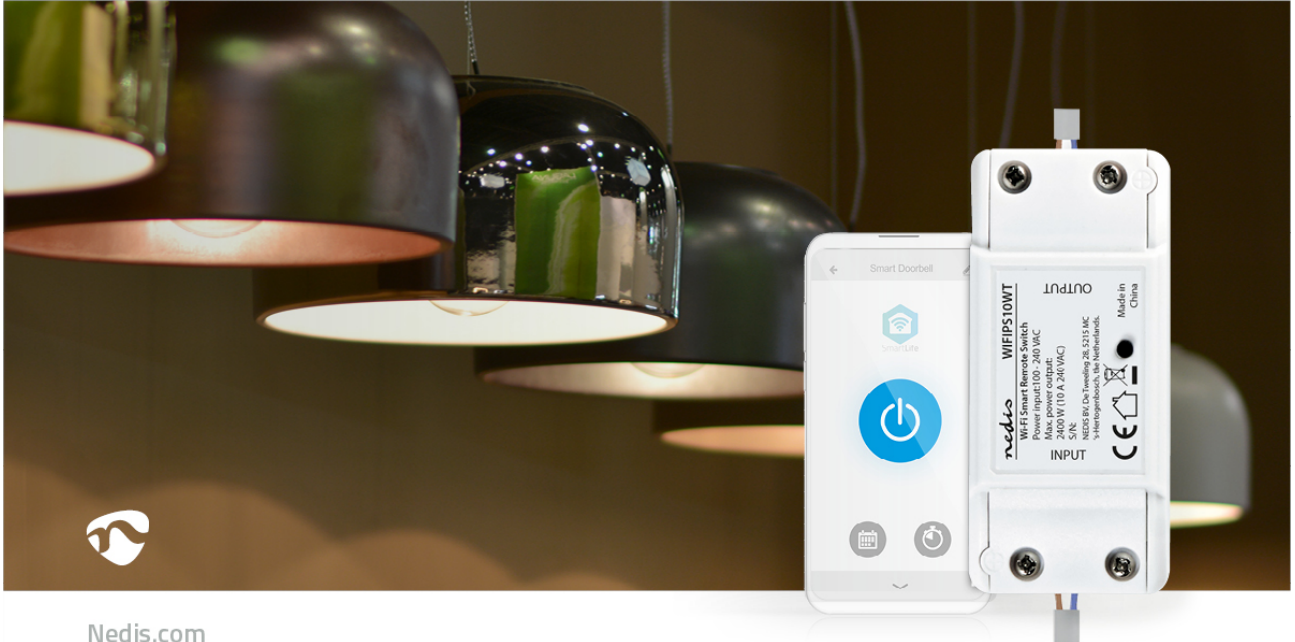

nedis

SmartLife Power Switch

Wi-Fi | 2400 W | Terminal Block | App available for: Android™ / IOS

Brand: Nedis | Article number: WIFIPS10WT | Product EAN number: 5412810303113

Inner Carton EAN: | Outer Carton EAN: 5412810382064

Nedis.com

Place this smart switch in the powerline of any wired device to turn it on and off remotely, or to automatically schedule it.

Take control of the connected device by using your voice when you use this switch with Amazon Alexa or Google Home.

It's simple to set up - connecting directly to your Wi-Fi router with no separate hub required. You can use it as a standalone smart switch or pair it with other Nedis SmartLife products to quickly create atmospheric scenes or connect up an entire smart home.

About Nedis SmartLife

Read more online

Nedis.co.uk/WIFIPS10WT

Features

- Simple to set up - directly connects to your Wi-Fi router
- Remotely turn on and off or schedule any wired device connected to this switch
- Take control with your smartphone or, when used with Amazon Alexa or Google Home, your voice