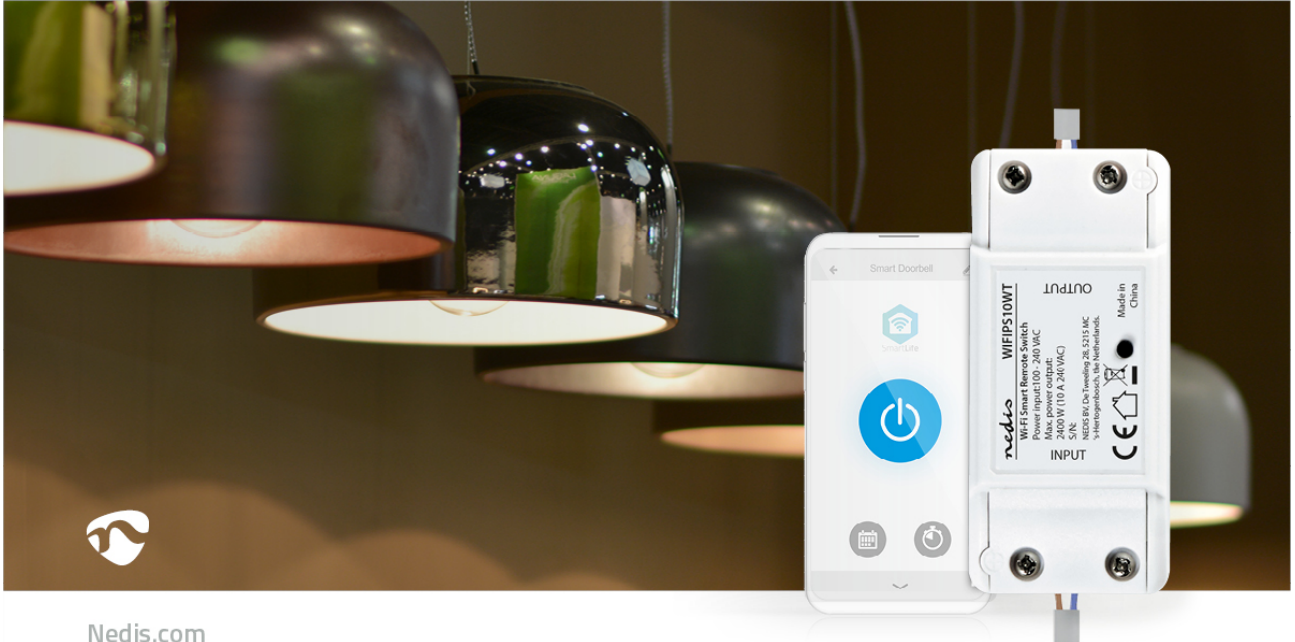

# SmartLife Power Switch

**Wi-Fi | 2400 W | Terminal Block | App available for: Android™ / IOS**

Brand: Nedis | Article number: WIFIPS10WT | Product EAN number: 5412810303113

Inner Carton EAN: | Outer Carton EAN: 5412810382064

Nedis.com

Place this smart switch in the powerline of any wired device to turn it on and off remotely, or to automatically schedule it.

Take control of the connected device by using your voice when you use this switch with Amazon Alexa or Google Home.

It's simple to set up - connecting directly to your Wi-Fi router with no separate hub required. You can use it as a standalone smart switch or pair it with other Nedis SmartLife products to quickly create atmospheric scenes or connect up an entire smart home.

## Features

- Simple to set up - directly connects to your Wi-Fi router
- Remotely turn on and off or schedule any wired device connected to this switch
- Take control with your smartphone or, when used with Amazon Alexa or Google Home, your voice