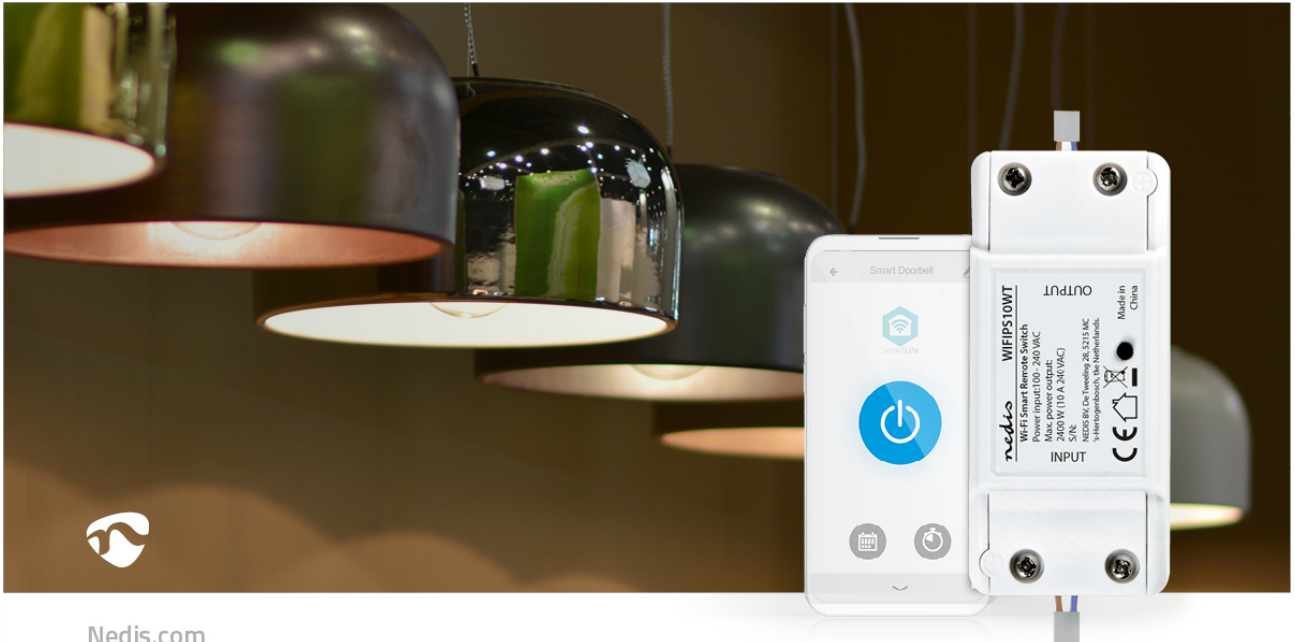

nedis

SmartLife Power Switch

Wi-Fi | 2400 W | Terminal Block | App available for: Android™ / IOS

Brand: Nedis | Article number: WIFIPS10WT | Product EAN number: 5412810303113

Inner Carton EAN: | Outer Carton EAN: 5412810382064

Nedis.com

Place this smart switch in the powerline of any wired device to turn it on and off remotely, or to automatically schedule it.

Take control of the connected device by using your voice when you use this switch with Amazon Alexa or Google Home.

It's simple to set up - connecting directly to your Wi-Fi router with no separate hub required. You can use it as a standalone smart switch or pair it with other Nedis SmartLife products to quickly create atmospheric scenes or connect up an entire smart home.

About Nedis SmartLife

Read more online

Nedis.co.uk/WIFIPS10WT

Features

- Simple to set up - directly connects to your Wi-Fi router
- Remotely turn on and off or schedule any wired device connected to this switch
- Take control with your smartphone or, when used with Amazon Alexa or Google Home, your voice