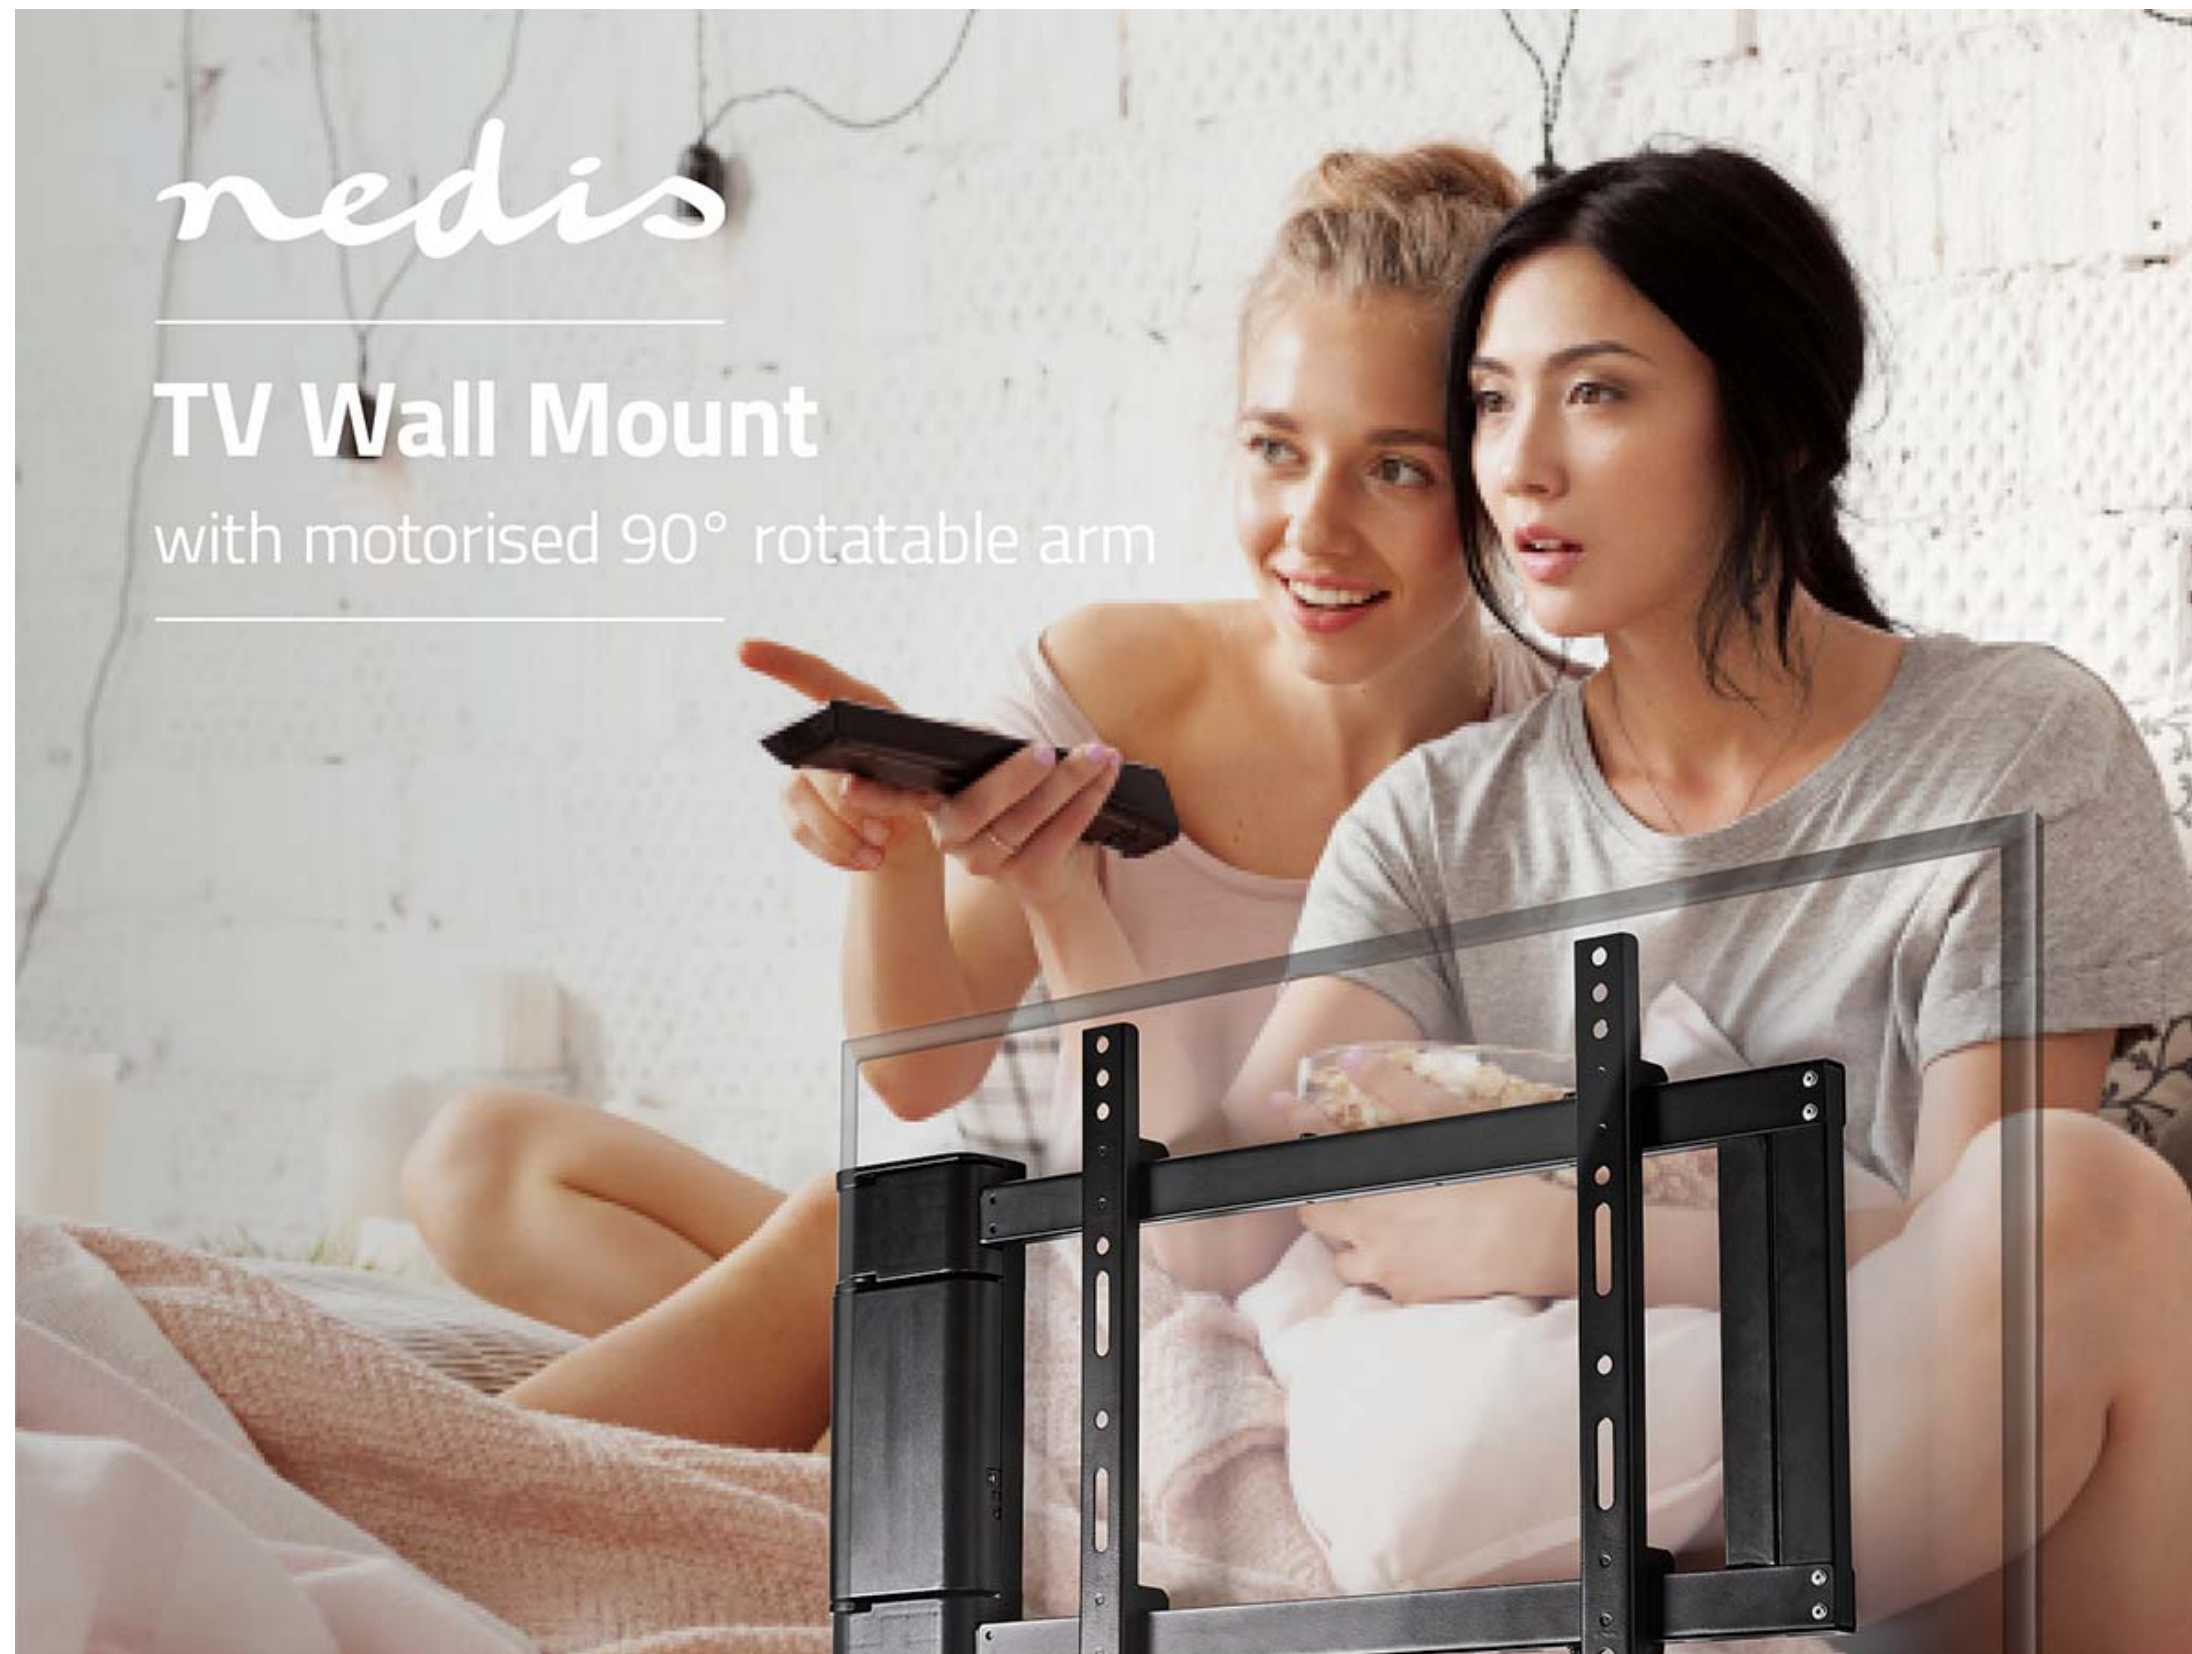

# nedis Motorised TV Wall Mount | TVWM5830BK

nedis

## TV Wall Mount

with motorised 90° rotatable arm

Nedis.com

**32 - 60 " | 40 kg | Rotatable | 47 mm | 990 mm | Remote controlled | Steel | Black**

Brand: Nedis | Article number: TVWM5830BK | Product EAN number: 5412810293070 | Inner Carton EAN: | Outer Carton EAN: 5412810385935

## Features

- Medium size mount - fits most TV screens from 32" to 60".
- Suitable for VESA: 200x200, 300x300, 400x200, 400x400
- Strong and durable component parts - max TV load capacity of 40 kg.
- Extendable motorised arm - automatically move the TV from the wall up to 90°.
- Remote controlled mount - with 2 pre-set positions for easy use.
- Up to 1.5° levelling adjustment - optimise the viewing angle after mounting.
- Level indicator included - to ensure straight positioning.