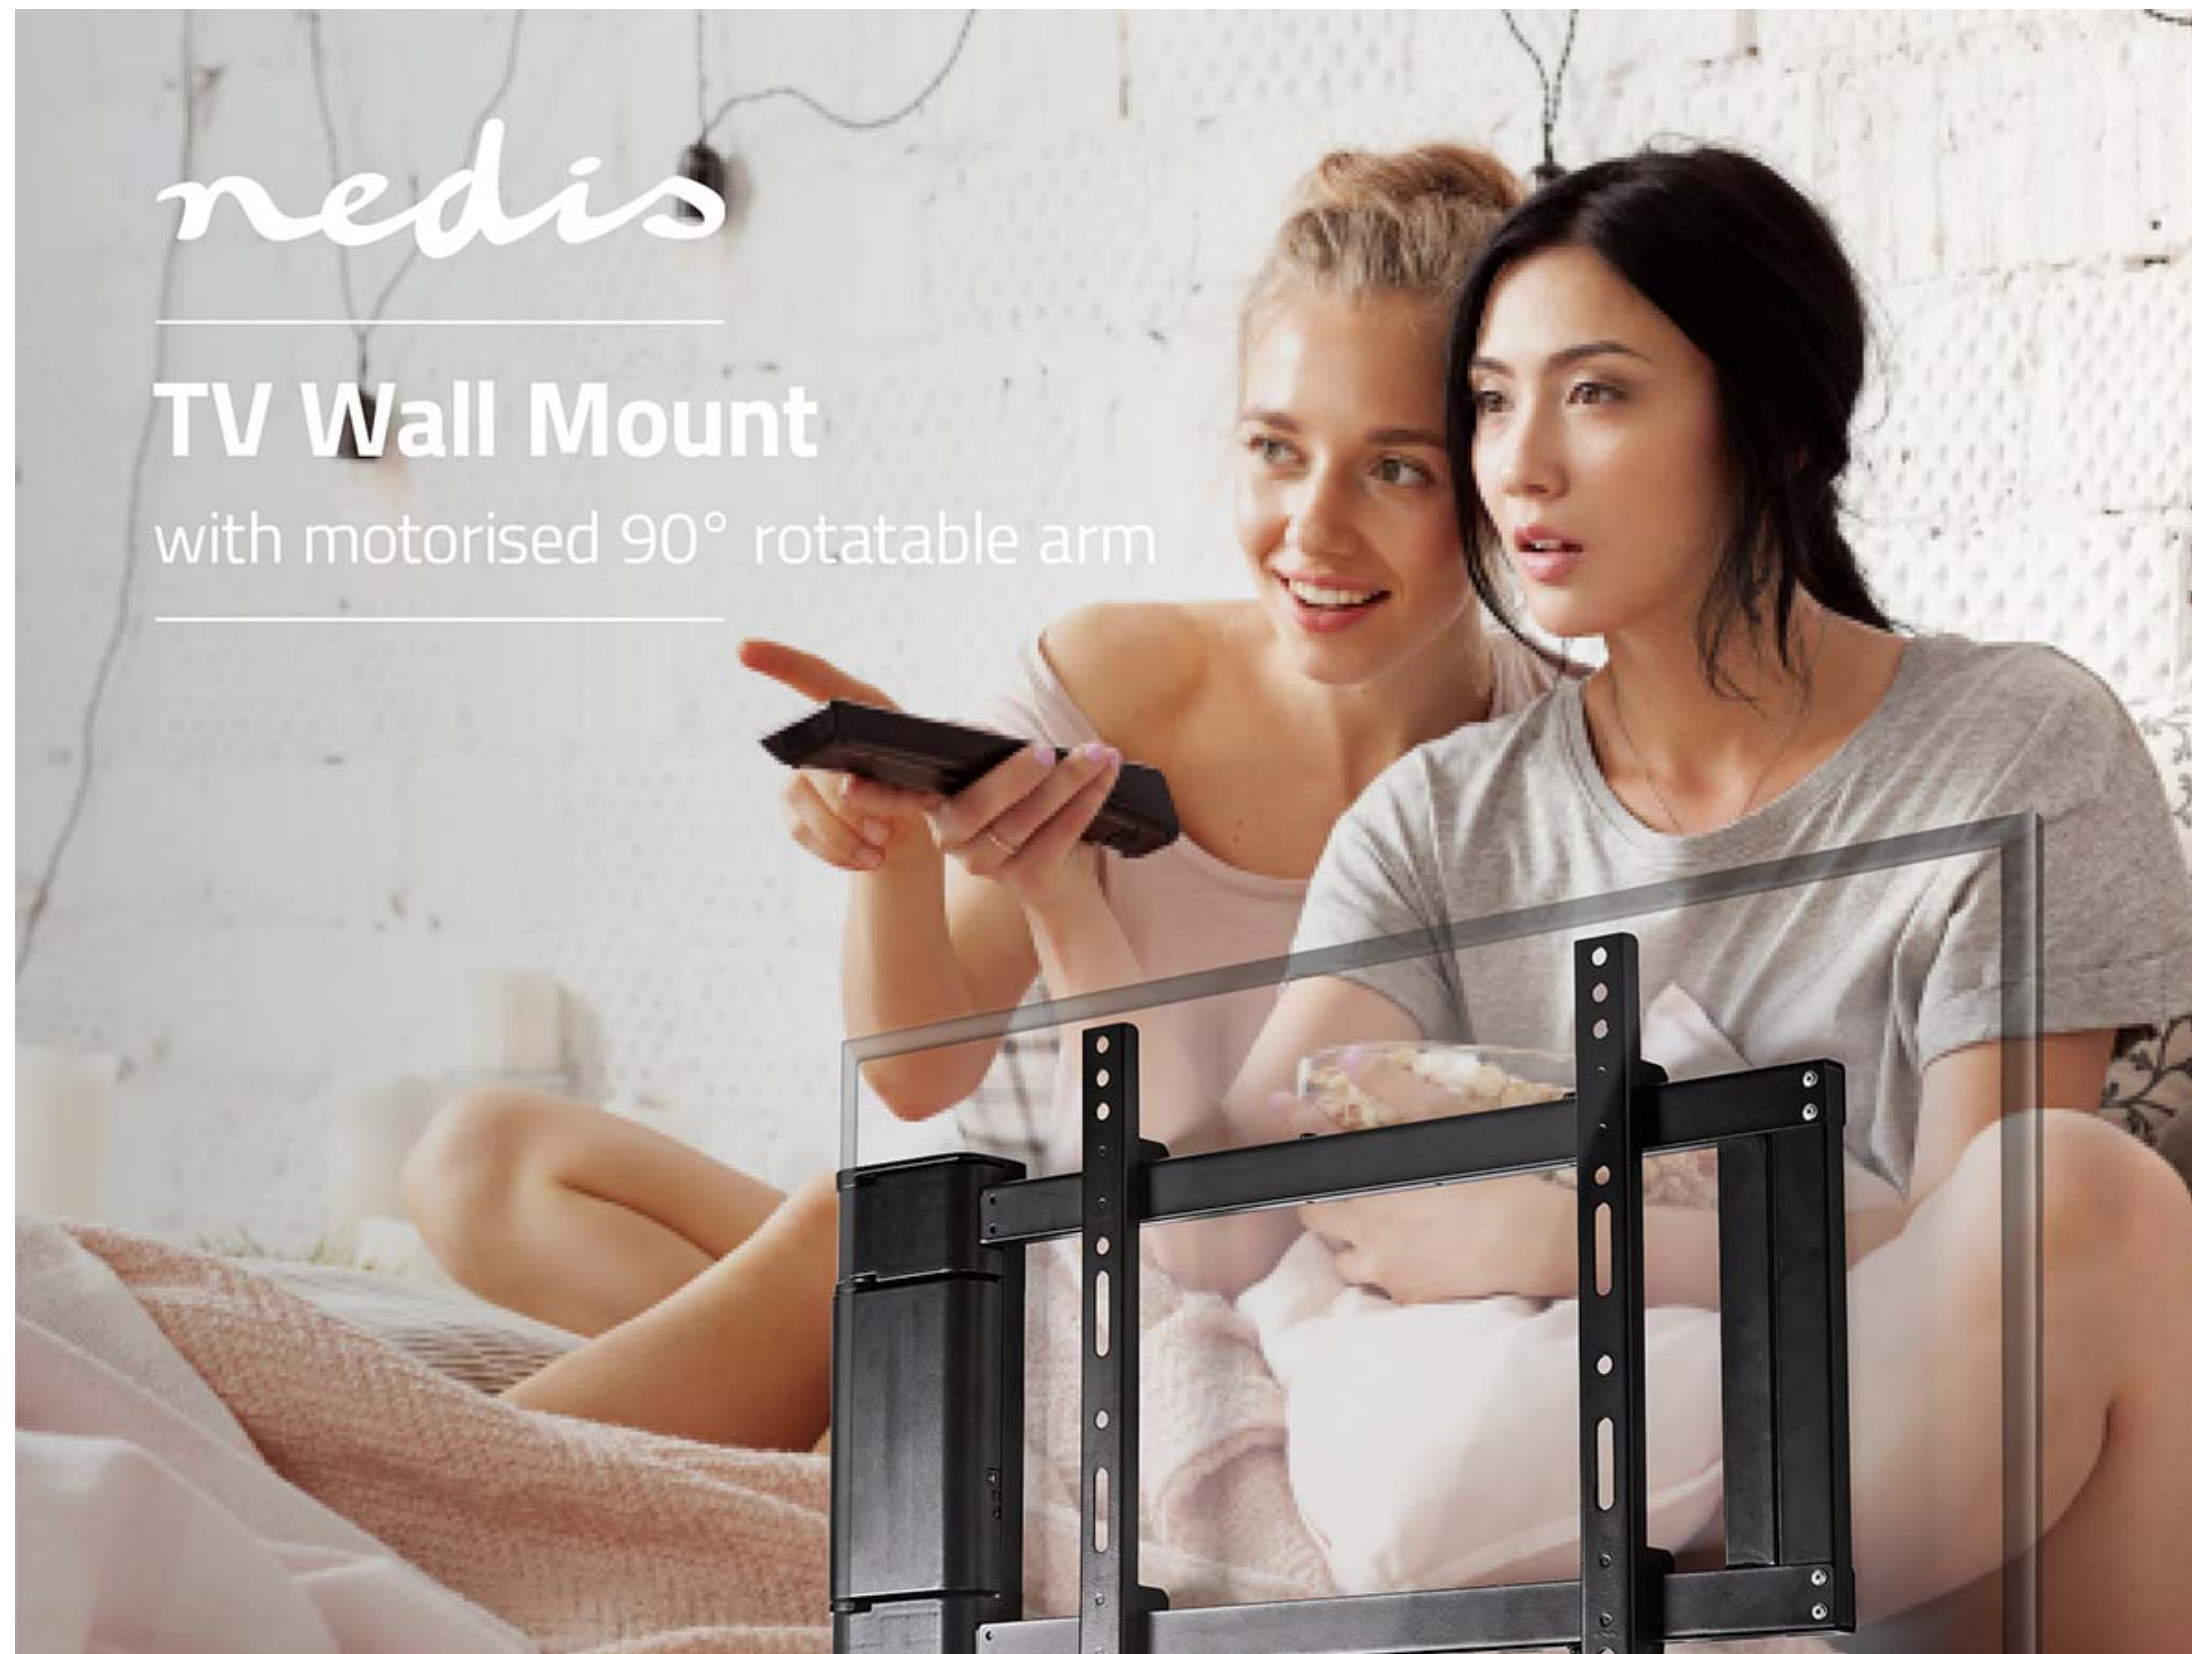

nedis Motorised TV Wall Mount | TVWM5830BK

nedis

TV Wall Mount

with motorised 90° rotatable arm

Nedis.com

32 - 60 " | 40 kg | Rotatable | 47 mm | 990 mm | Remote controlled | Steel | Black

Brand: Nedis | Article number: TVWM5830BK | Product EAN number: 5412810293070 |
Inner Carton EAN: | Outer Carton EAN: 5412810385935

Features

- Medium size mount - fits most TV screens from 32" to 60".
- Suitable for VESA: 200x200, 300x300, 400x200, 400x400
- Strong and durable component parts - max TV load capacity of 40 kg.
- Extendable motorised arm - automatically move the TV from the wall up to 90°.
- Remote controlled mount - with 2 pre-set positions for easy use.
- Up to 1.5° levelling adjustment - optimise the viewing angle after mounting.
- Level indicator included - to ensure straight positioning.