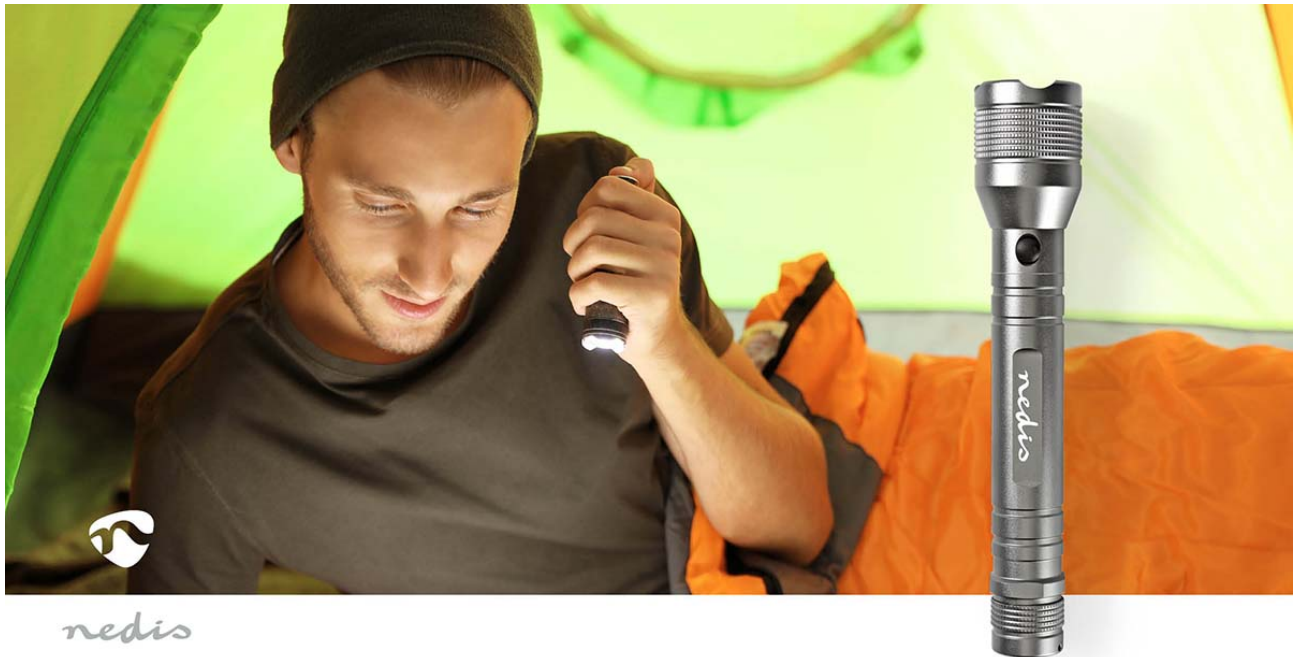

# LED Torch

**Battery Powered | 4.5 V DC | 10 W | 3x C/LR14 | Rated luminous flux: 500 lm | Light range: 250 m | Beam angle: 9.5 °**

Brand: Nedis | Article number: LTRH10WGY | Product EAN number: 5412810291595

Inner Carton EAN: 5412810394449 | Outer Carton EAN: 5412810377862

nedis

Powerful 10-W torch for any occasion to light areas up to 250 metres with 500 lumen. It is part of the premium line up and features an IPX4 water resistant protection and an anodised, aluminium body which provides extreme durability.

## Features

- Premium LED flashlight with high performance 10W Cree LEDs that last approximately 50,000hrs
- IPX4 water resistant anodized aluminum housing is extremely strong
- Lighting at a maximum distance of 250 m