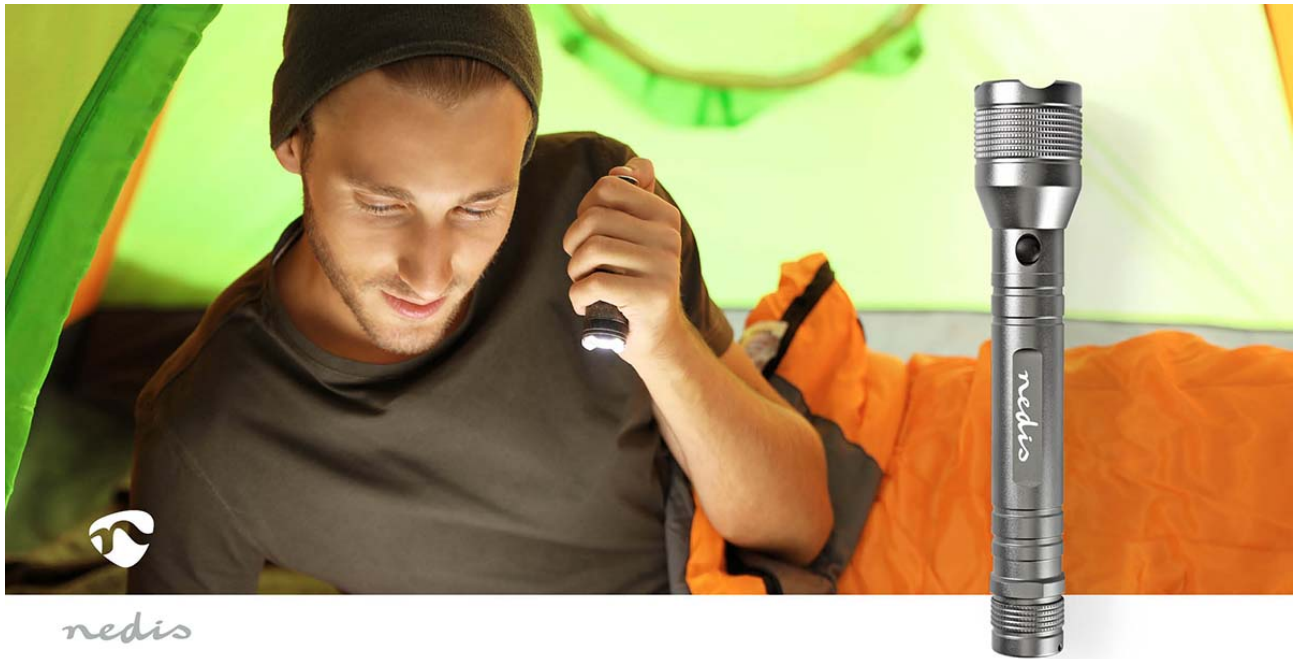

nedis

LED Torch

Battery Powered | 4.5 V DC | 10 W | 3x C/LR14 | Rated luminous flux: 500 lm | Light range: 250 m | Beam angle: 9.5 °

Brand: Nedis | Article number: LTRH10WGY | Product EAN number: 5412810291595

Inner Carton EAN: 5412810394449 | Outer Carton EAN: 5412810377862

nedis

Powerful 10-W torch for any occasion to light areas up to 250 metres with 500 lumen. It is part of the premium line up and features an IPX4 water resistant protection and an anodised, aluminium body which provides extreme durability.

Features

- Premium LED flashlight with high performance 10W Cree LEDs that last approximately 50,000hrs
- IPX4 water resistant anodized aluminum housing is extremely strong
- Lighting at a maximum distance of 250 m